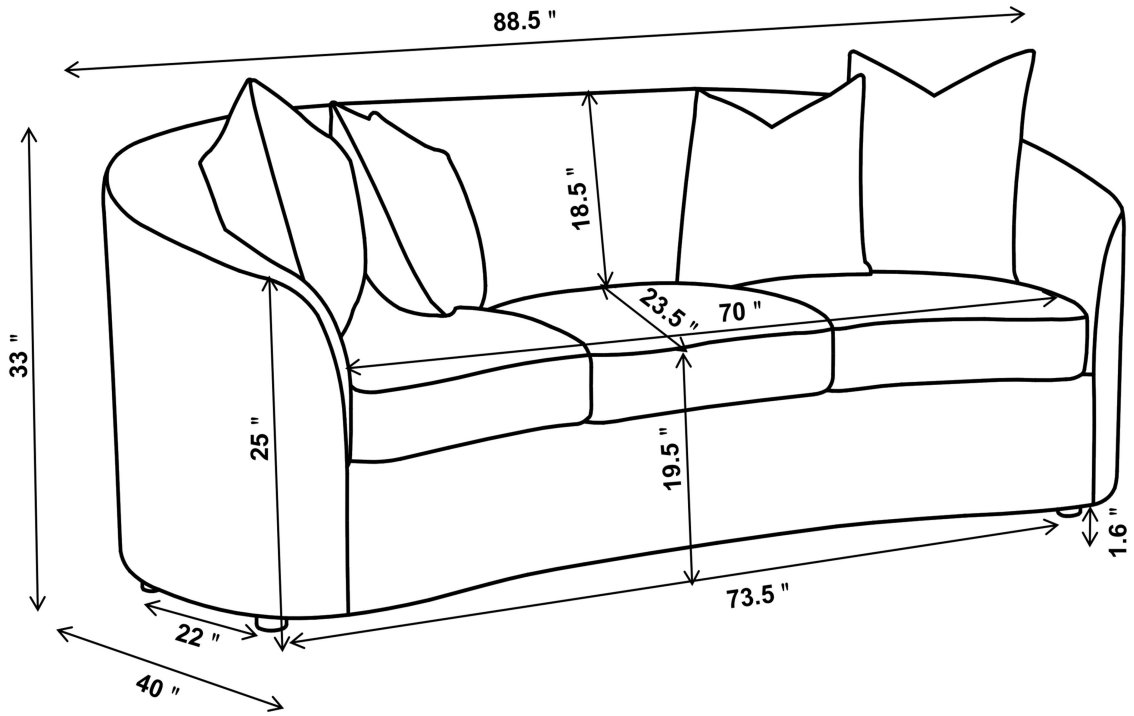

ASSEMBLY TIME

10 MINUTES

PARTS IDENTIFICATION

A	SOFA		1PC
B	LEG		4PCS
C	PLAIN PILLOW		2PCS
D	PATTERNED PILLOW		2PCS

ASSEMBLY INSTRUCTIONS
STEP 1

STEP 2

STEP 3

NOTE: Dimension tolerance $\pm 5\%$

ASSEMBLY TIME

10 MINUTES

PARTS IDENTIFICATION

A

LOVESEAT

1PC

B

LEG