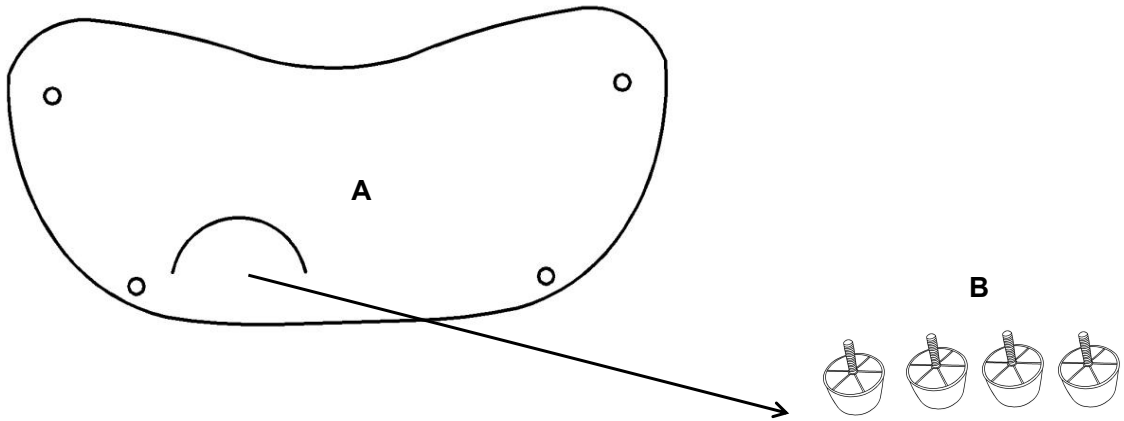

ASSEMBLY TIME

10 MINUTES

PARTS IDENTIFICATION

A

LOVESEAT

1PC

B

LEG

4PCS

C

PATTERNED PILLOW

2PCS

ASSEMBLY INSTRUCTIONS
STEP 1

STEP 2

STEP 3

NOTE: Dimension tolerance $\pm 5\%$