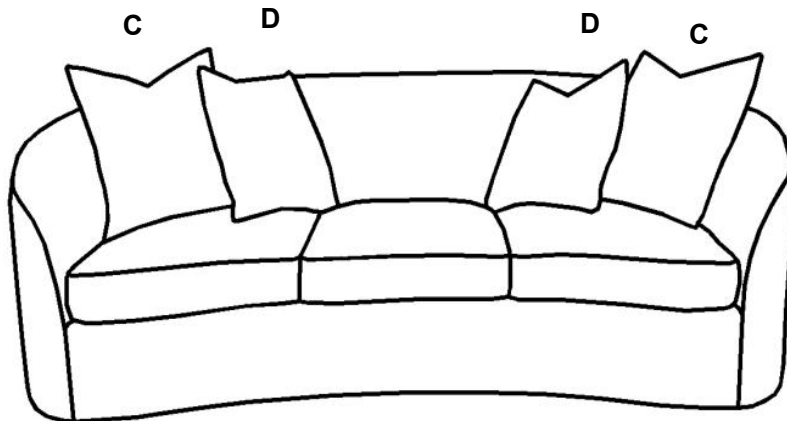

ASSEMBLY TIME

10 MINUTES

PARTS IDENTIFICATION

A	SOFA		1PC
B	LEG		4PCS
C	PLAIN PILLOW		2PCS
D	PATTERNED PILLOW		2PCS

ASSEMBLY INSTRUCTIONS
STEP 1

STEP 2

STEP 3

NOTE: Dimension tolerance $\pm 5\%$