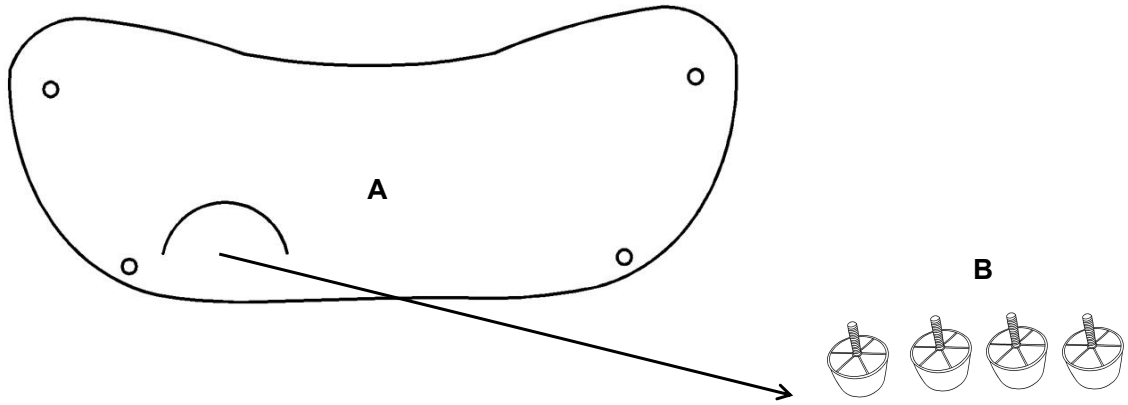

ASSEMBLY TIME

10 MINUTES

PARTS IDENTIFICATION

A	SOFA		1PC
B	LEG		4PCS
C	PLAIN PILLOW		2PCS
D	PATTERNED PILLOW		2PCS

ASSEMBLY INSTRUCTIONS
STEP 1

STEP 2

STEP 3

NOTE: Dimension tolerance $\pm 5\%$

ASSEMBLY TIME

10 MINUTES

PARTS IDENTIFICATION

A

LOVESEAT

1PC

B

LEG