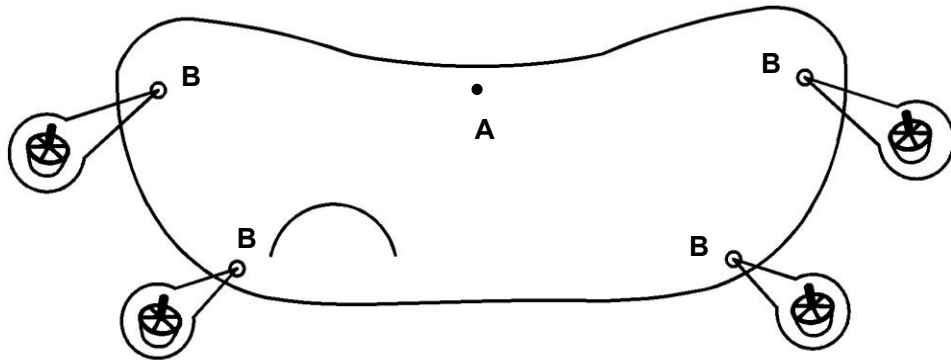

ASSEMBLY TIME

10 MINUTES

PARTS IDENTIFICATION

A	SOFA		1PC
B	LEG		4PCS
C	PLAIN PILLOW		2PCS
D	PATTERNED PILLOW		2PCS

ASSEMBLY INSTRUCTIONS
STEP 1

STEP 2

STEP 3

NOTE: Dimension tolerance $\pm 5\%$

ASSEMBLY TIME

10 MINUTES

PARTS IDENTIFICATION

A

LOVESEAT

1PC

B

LEG