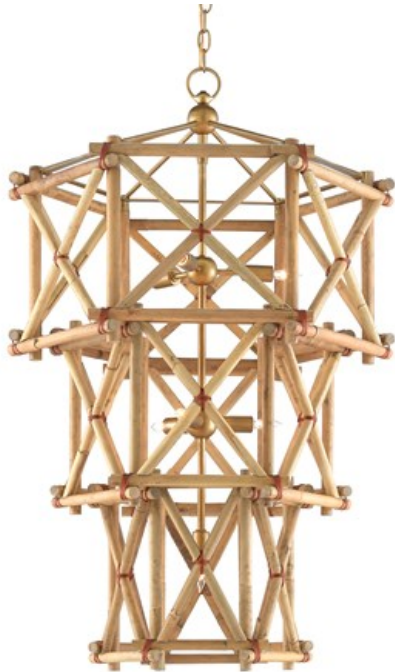

CURREY

& COMPANY

Kingali Chandelier

9000-0553

Overall: 40"h x 26"dia

Finish: Natural/New Brass

Materials: Rattan/Wrought Iron

Availability: In Stock

Item Weight: 18 lb

Number of Lights: 7

Suggested Bulb: G Globe

Socket Type: E12

Watts per Socket / Item: 60/420

Our Kingali Chandelier has interlocking sections of natural Rattan fastened by wrought iron ties in a new brass finish. The rattan chandelier, designed by Clarence Mallari, is cleverly fitted with an off-white shantung shade. The Kingali also comes in a wall sconce, a lantern, and a grande chandelier.