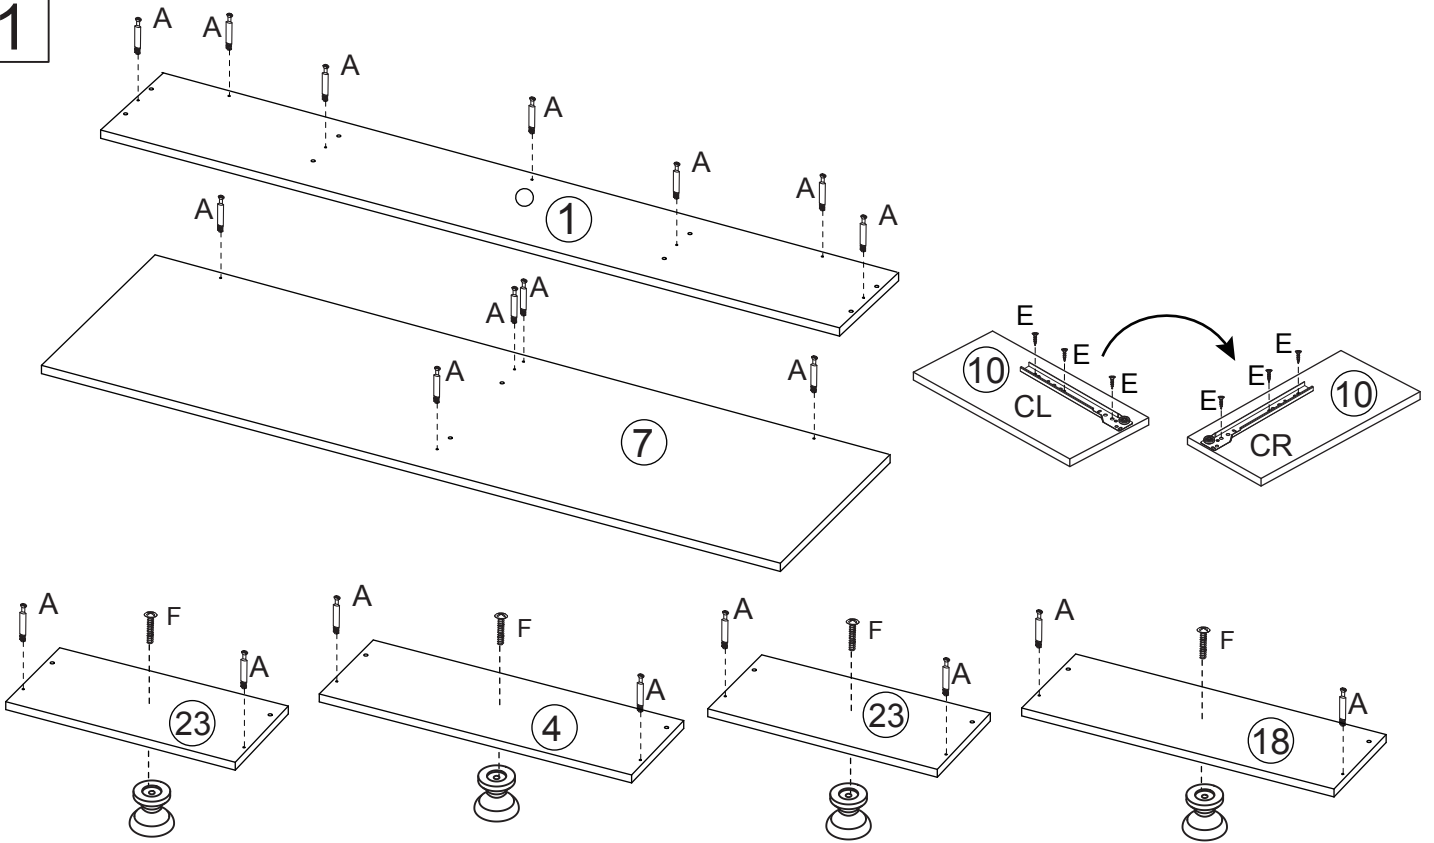

2 PERS.

30 MIN

A	x 20	B	x 20	C	x 26	D	x 29	E	x 24	F	x 4
							4x35mm		3x12mm		
G	x 13	H	x 1	CL	x 2	CR	x 2	DL	x 2	DR	x 2
	6x40mm										
I	x 4	J	x 13	K	x 4						
	6x60mm		4x14mm		6x35mm						

1

A	x 20	E	x 6	F	x 4	CL	x 1	CR	x 1
		3x14mm							

2

C	x 8	DL	x 2	D	⊙ x 16	DR	x 2	B	x 8	E	x 12
				4x35mm							

3

4

5

6

7

8

10

11

Please use K screw fixed mirror, if use other screw; if too long will lead to mirror damage

K	x 4	J	x 5
			
6x35mm		4x14mm	
I	x 4	H	x 1
			
6x60mm			

12

G	x 6	H	x 1
			
6x40mm			

13

D	x 4
	
4x35mm	