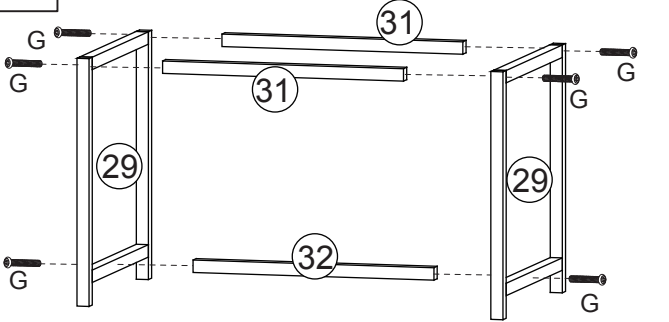

2 PERS.

30 MIN

A	x 20	B	x 20	C	x 26	D	x 29	E	x 24	F	x 4
							4x35mm		3x12mm		
G	x 13	H	x 1	CL	x 2	CR	x 2	DL	x 2	DR	x 2
	6x40mm										
I	x 4	J	x 13	K	x 4						
	6x60mm		4x14mm		6x35mm						

1

A	x 20	E	x 6	F	x 4	CL	x 1	CR	x 1
		3x14mm							

2

C	x 8	DL	x 2	D	⊙ x 16	DR	x 2	B	x 8	E	x 12
				4x35mm							

3

4

5

6

7

8

10

11

Please use K screw fixed mirror, if use other screw; if too long will lead to mirror damage

K	x 4	J	x 5
			
6x35mm		4x14mm	
I	x 4	H	x 1
			
6x60mm			

12

G	x 6	H	x 1
			
6x40mm			

13

D	x 4
	
4x35mm	