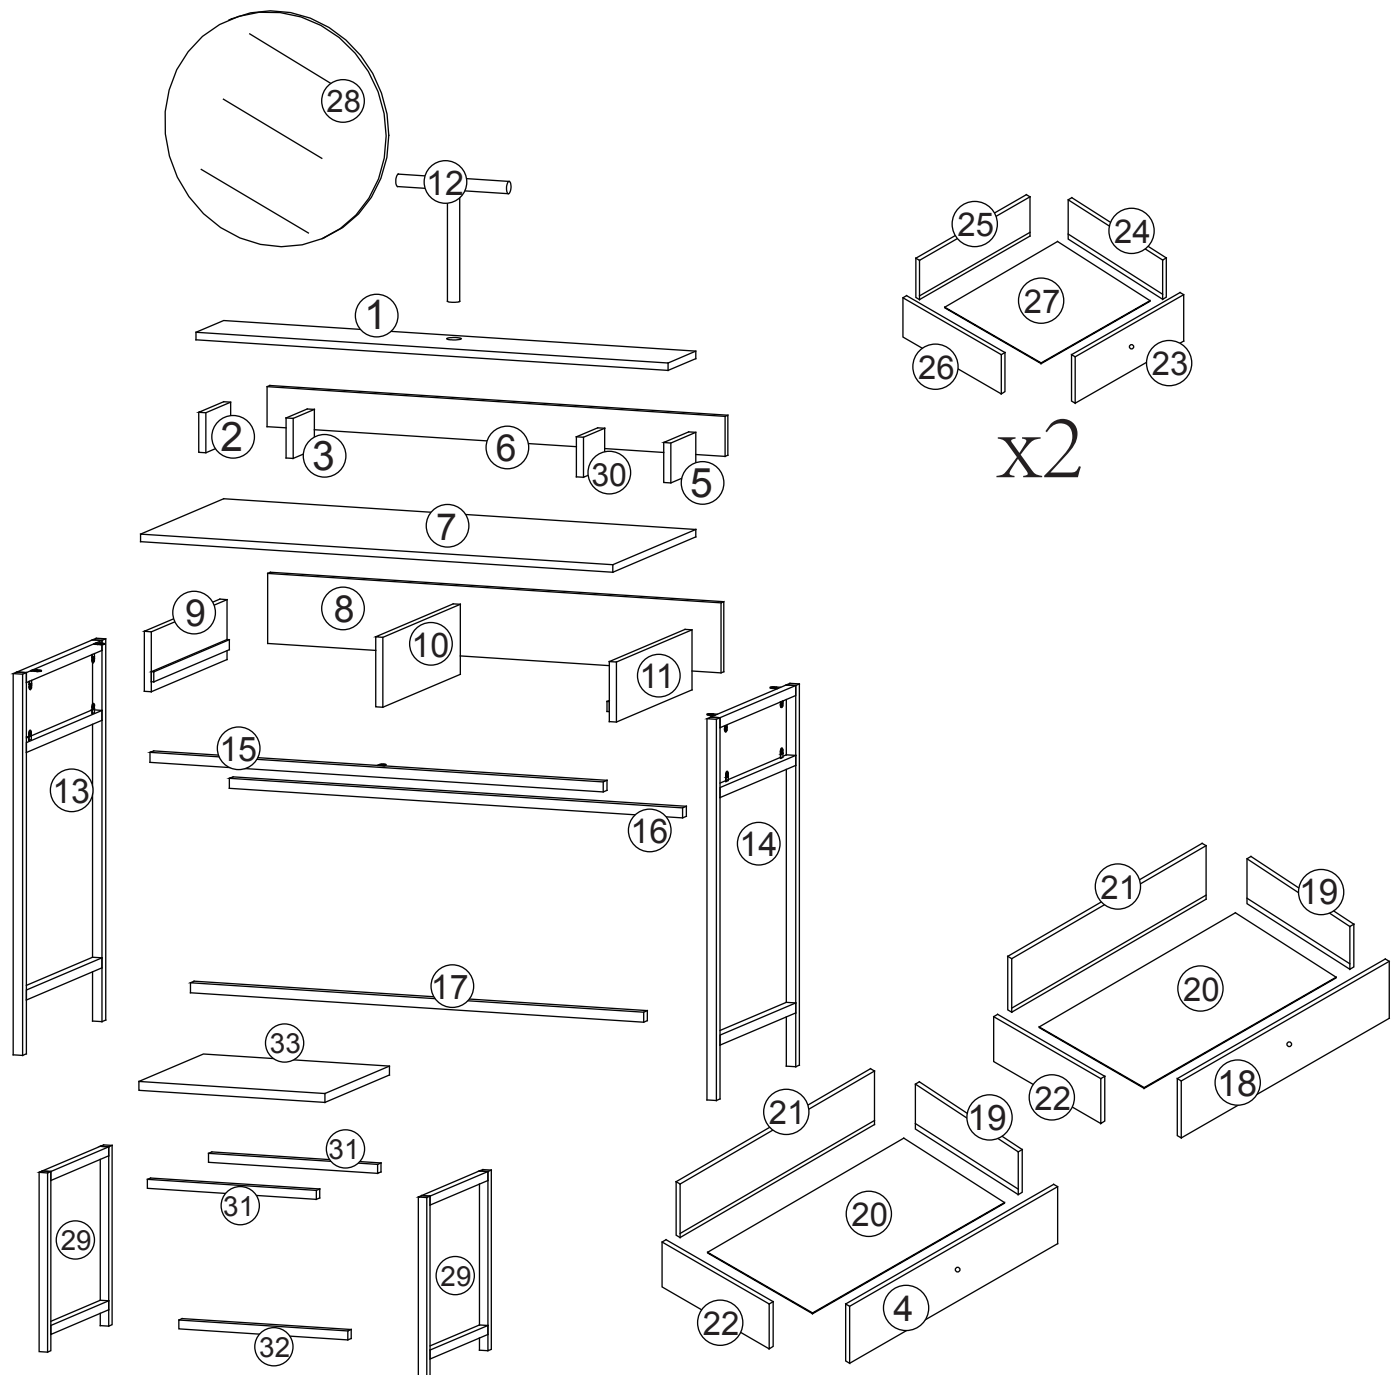

2 PERS.

30 MIN

A	x 20	B	x 20	C	x 26	D	x 29	E	x 24	F	x 4
							4x35mm		3x12mm		
G	x 13	H	x 1	CL	x 2	CR	x 2	DL	x 2	DR	x 2
	6x40mm										
I	x 4	J	x 13	K	x 4						
	6x60mm		4x14mm		6x35mm						

1

A	x 20	E	x 6	F	x 4	CL	x 1	CR	x 1
		3x14mm							

2

C	x 8	DL	x 2	D	⊙ x 16	DR	x 2	B	x 8	E	x 12
				4x35mm							

3

4

5

6

7

8

10

11

Please use K screw fixed mirror, if use other screw; if too long will lead to mirror damage

K	x 4	J	x 5
			
6x35mm		4x14mm	
I	x 4	H	x 1
			
6x60mm			

12

G	x 6	H	x 1
			
6x40mm			

13

D	x 4
	
4x35mm	