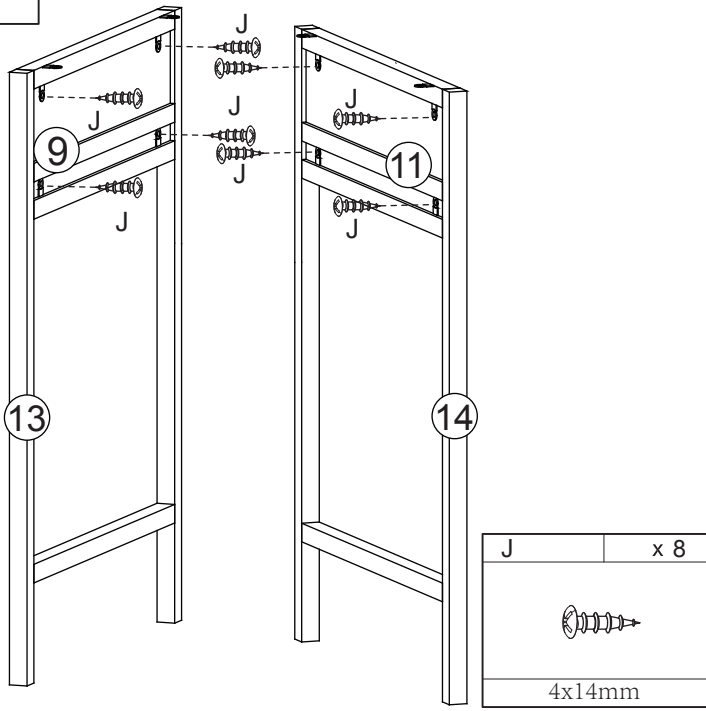

2 PERS.

30 MIN

A	x 20	B	x 20	C	x 26	D	x 29	E	x 24	F	x 4
							4x35mm		3x12mm		
G	x 13	H	x 1	CL	x 2	CR	x 2	DL	x 2	DR	x 2
	6x40mm										
I	x 4	J	x 13	K	x 4						
	6x60mm		4x14mm		6x35mm						

1

A	x 20	E	x 6	F	x 4	CL	x 1	CR	x 1
		3x14mm							

2

C	x 8	DL	x 2	D	⊙ x 16	DR	x 2	B	x 8	E	x 12
				4x35mm							

3

4

5

6

7

8

10

11

Please use K screw fixed mirror, if use other screw; if too long will lead to mirror damage

K	x 4	J	x 5
			
6x35mm		4x14mm	
I	x 4	H	x 1
			
6x60mm			

12

G	x 6	H	x 1
			
6x40mm			

13

D	x 4
	
4x35mm	