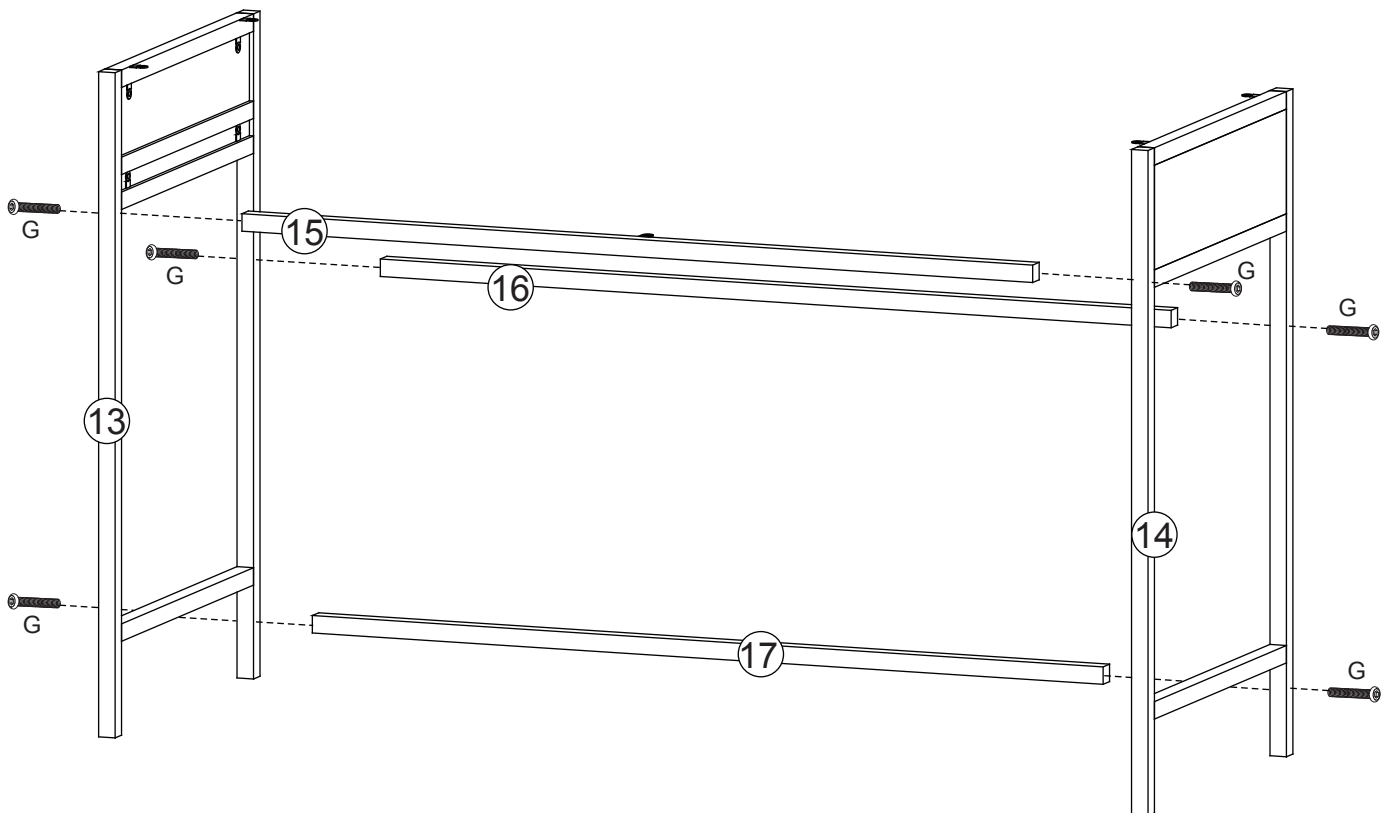

2 PERS.

30 MIN

A	x 20	B	x 20	C	x 26	D	x 29	E	x 24	F	x 4
							4x35mm		3x12mm		
G	x 13	H	x 1	CL	x 2	CR	x 2	DL	x 2	DR	x 2
	6x40mm										
I	x 4	J	x 13	K	x 4						
	6x60mm		4x14mm		6x35mm						

1

A	x 20	E	x 6	F	x 4	CL	x 1	CR	x 1
		3x14mm							

2

C	x 8	DL	x 2	D	⊙ x 16	DR	x 2	B	x 8	E	x 12
				4x35mm							

3

4

5

6

7

8

10

11

Please use K screw fixed mirror, if use other screw; if too long will lead to mirror damage

K	x 4	J	x 5
			
6x35mm		4x14mm	
I	x 4	H	x 1
			
6x60mm			

12

G	x 6	H	x 1
			
6x40mm			

13

D	x 4
	
4x35mm	