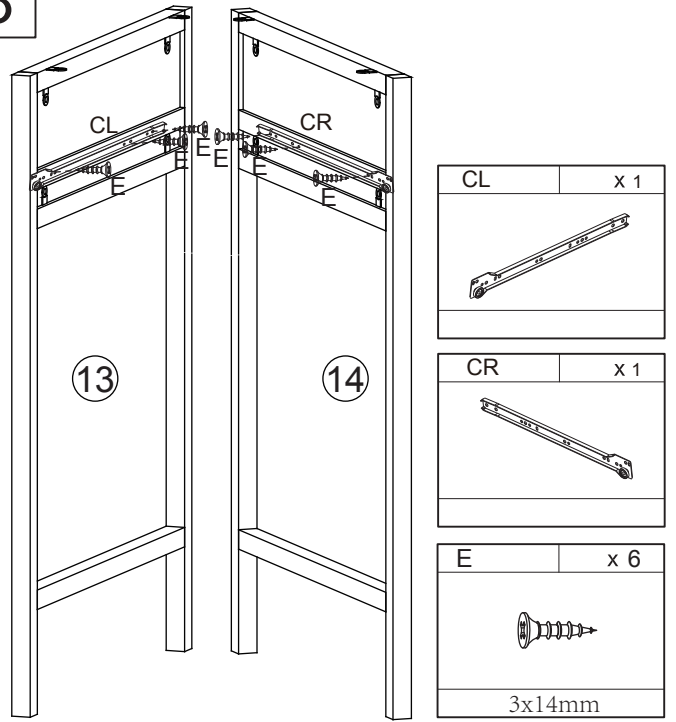

2 PERS.

30 MIN

A	x 20	B	x 20	C	x 26	D	x 29	E	x 24	F	x 4
							4x35mm		3x12mm		
G	x 13	H	x 1	CL	x 2	CR	x 2	DL	x 2	DR	x 2
	6x40mm										
I	x 4	J	x 13	K	x 4						
	6x60mm		4x14mm		6x35mm						

1

A	x 20	E	x 6	F	x 4	CL	x 1	CR	x 1
		3x14mm							

2

C	x 8	DL	x 2	D	⊙ x 16	DR	x 2	B	x 8	E	x 12
				4x35mm							

3

4

5

6

7

8

10

11

Please use K screw fixed mirror, if use other screw; if too long will lead to mirror damage

K	x 4	J	x 5
			
6x35mm		4x14mm	
I	x 4	H	x 1
			
6x60mm			

12

G	x 6	H	x 1
			
6x40mm			

13

D	x 4
	
4x35mm	