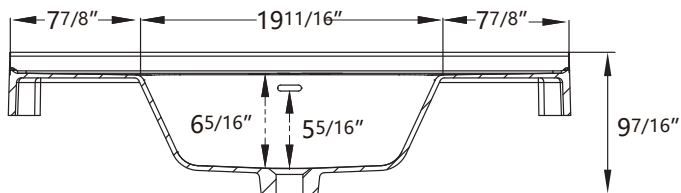

ZEAFIVE®

DIMENSION DETAILS BATHROOM VANITY

✉ Email: service@bestgosupplychaininc.com

MODEL.
EB37

PRODUCT
INSTRUCTION
VIDEO

COUNTERTOP SIZE

TOP VIEW

BOTTOM VIEW

Front View

Side View

NAME: Integrated Top with Sink

MATERIAL: Solid Surface

COLOR: Glossy White

STYLE: Seamless/ Minimalism

Overall Countertop Dimension: 37" x 22" x 4^{3/16}"

Internal Sink Dimension: 19^{11/16}" x 13" x 6^{5/16}"

Installation Method: Semi-Recessed