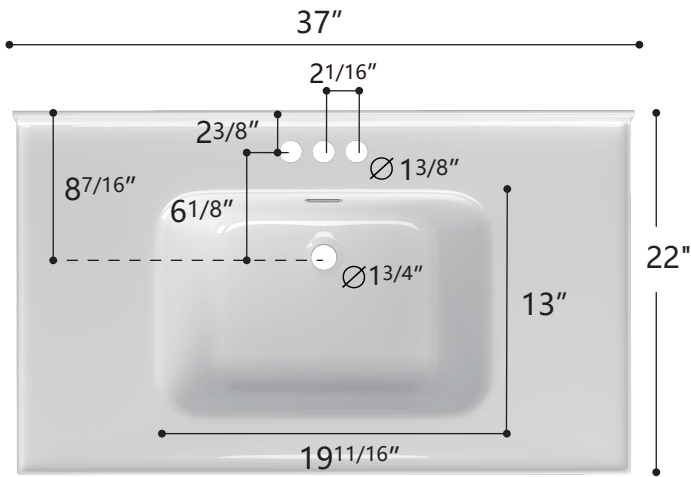

ZEAFIVE®

DIMENSION DETAILS BATHROOM VANITY

✉ Email: service@bestgosupplychaininc.com

MODEL.
EB37

PRODUCT
INSTRUCTION
VIDEO

COUNTERTOP SIZE

TOP VIEW

BOTTOM VIEW

Front View

Side View

NAME: Integrated Top with Sink

MATERIAL: Solid Surface

COLOR: Glossy White

STYLE: Seamless/ Minimalism

Overall Countertop Dimension: 37" x 22" x 4^{3/16}"

Internal Sink Dimension: 19^{11/16}" x 13" x 6^{5/16}"

Installation Method: Semi-Recessed