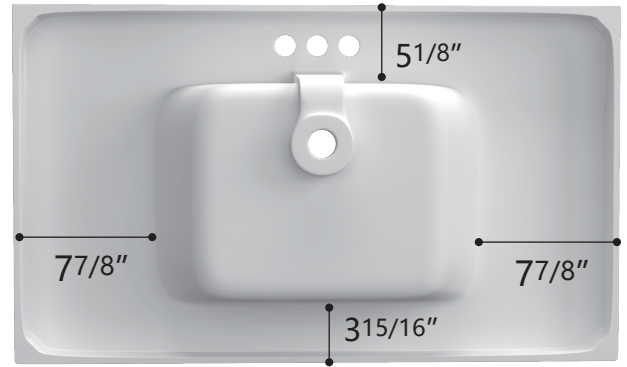

ZEAFIVE®

DIMENSION DETAILS BATHROOM VANITY

✉ Email: service@bestgosupplychaininc.com

MODEL.
EB37

PRODUCT
INSTRUCTION
VIDEO

COUNTERTOP SIZE

TOP VIEW

BOTTOM VIEW

Front View

Side View

NAME: Integrated Top with Sink

MATERIAL: Solid Surface

COLOR: Glossy White

STYLE: Seamless/ Minimalism

Overall Countertop Dimension: 37" x 22" x 4^{3/16}"

Internal Sink Dimension: 19^{11/16}" x 13" x 6^{5/16}"