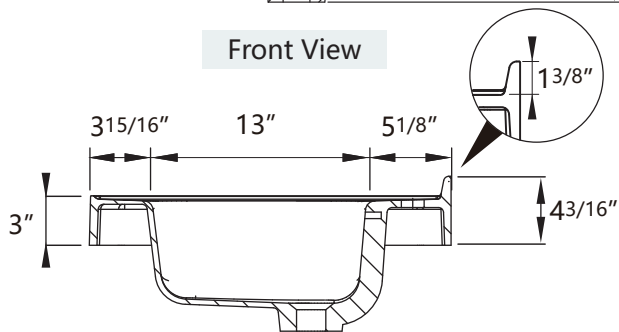

ZEAFIVE®

DIMENSION DETAILS BATHROOM VANITY

✉ Email: service@bestgosupplychaininc.com

MODEL.
EB37

PRODUCT
INSTRUCTION
VIDEO

COUNTERTOP SIZE

TOP VIEW

BOTTOM VIEW

Front View

Side View

NAME: Integrated Top with Sink

MATERIAL: Solid Surface

COLOR: Glossy White

STYLE: Seamless/ Minimalism

Overall Countertop Dimension: 37" x 22" x 4^{3/16}"

Internal Sink Dimension: 19^{11/16}" x 13" x 6^{5/16}"

Installation Method: Semi-Recessed