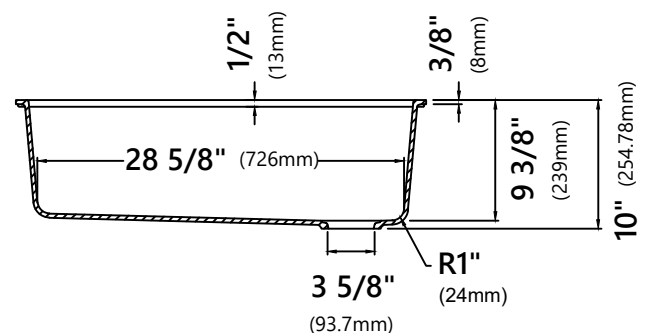

KGUW2-33

33 Inch Single Bowl Granite Undermount Kitchen Sink

Kräus®

SPECIFICATION SHEET

Sink Dimensions

Overall Dimensions: 32" x 19"

Bowl Dimensions: 30" x 16"

Sink Depth: 10"

Features

- Granite Composite
- Undermount Single Bowl Sink
- Required Minimum Cabinet Size: 36" Left to Right, 24" Front to Back
- Rear Off-Set Drain
- 3 1/2" Drain Opening

Accessories Included

- Cutting Board KCB-WS301SA
- Kitchen Sink Strainer ST-4
- Kitchen Rolling Mat KRM-11BL

Available Colors

- Metallic Black
- Metallic Brown
- Metallic Grey

CODES/STANDARDS:

Product Certification

cUPC CSA B45.5/IAPMO Z124

NOTE: Although Kraus granite and quartz composite sinks are highly heat resistant, placing hot items right from the stove or oven directly into the sink may cause surface discoloration. Consider using a trivet or rolling mat for extremely hot items to avoid potential heat damage.

NOTE: It is not recommended to install this sink with a negative reveal. Doing so will prohibit the use of any workstation accessories as they will not fit.

Warranty

Kraus Limited Lifetime Warranty

see website for details www.kraususa.com

Kraus USA Customer Service

1.800.775.0703 | customerservice@kraususa.com

REV. September 6, 2024