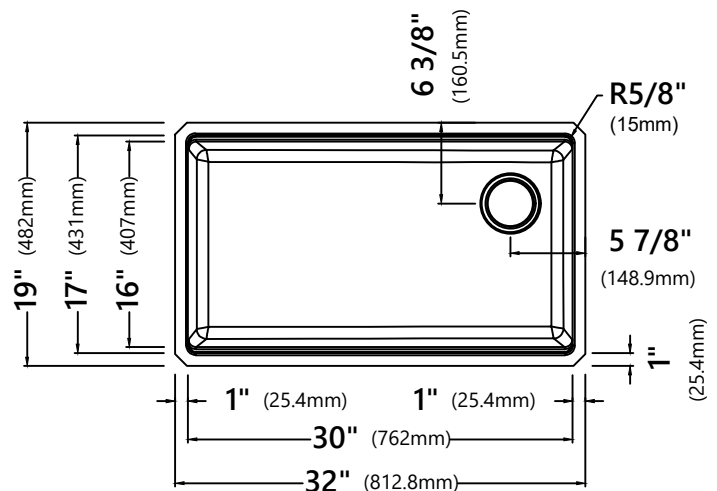

KGUW2-33

33 Inch Single Bowl Granite Undermount Kitchen Sink

Kräus®

SPECIFICATION SHEET

Sink Dimensions

Overall Dimensions: 32" x 19"

Bowl Dimensions: 30" x 16"

Sink Depth: 10"

Features

- Granite Composite
- Undermount Single Bowl Sink
- Required Minimum Cabinet Size: 36" Left to Right, 24" Front to Back
- Rear Off-Set Drain
- 3 1/2" Drain Opening

Accessories Included

- Cutting Board KCB-WS301SA
- Kitchen Sink Strainer ST-4
- Kitchen Rolling Mat KRM-11BL

Available Colors

- Metallic Black
- Metallic Brown
- Metallic Grey

CODES/STANDARDS:

Product Certification

cUPC CSA B45.5/IAPMO Z124

NOTE: Although Kraus granite and quartz composite sinks are highly heat resistant, placing hot items right from the stove or oven directly into the sink may cause surface discoloration. Consider using a trivet or rolling mat for extremely hot items to avoid potential heat damage.

NOTE: It is not recommended to install this sink with a negative reveal. Doing so will prohibit the use of any workstation accessories as they will not fit.

Warranty

Kraus Limited Lifetime Warranty

see website for details www.kraususa.com

Kraus USA Customer Service

1.800.775.0703 | customerservice@kraususa.com

REV. September 6, 2024