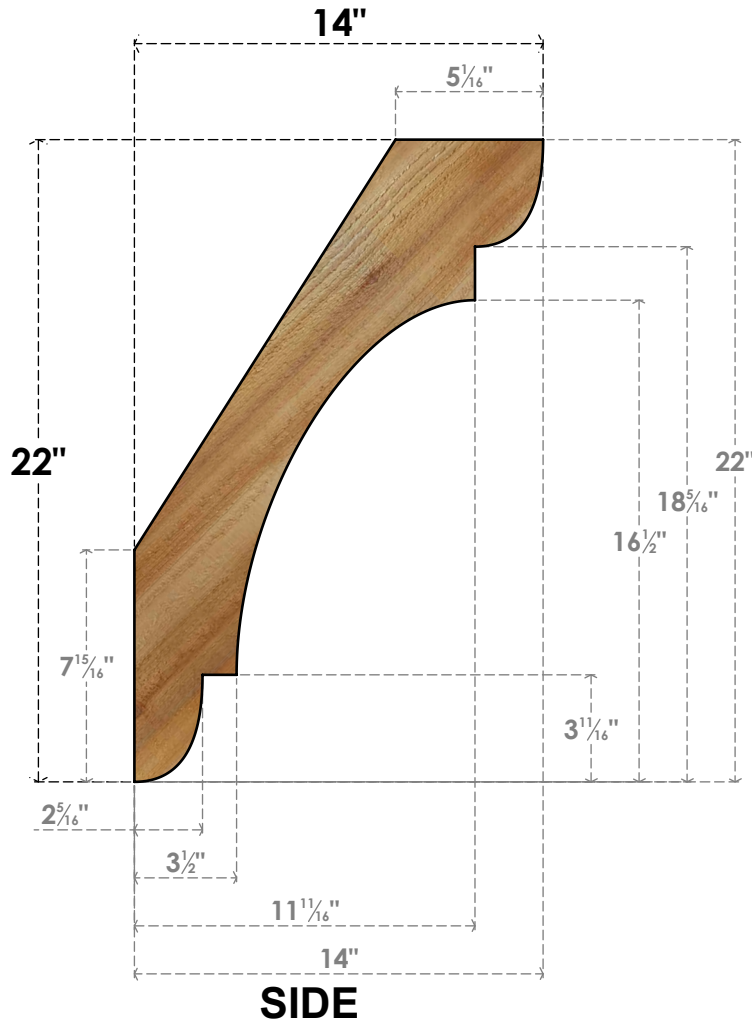

BRC06X14X22OLY00RWR

6"W X 14"D X 22"H OLYMPIC ROUGH SAWN BRACE, WESTERN RED CEDAR

EKENA MILLWORK
 2300 WEST MAIN ST.
 CLARKSVILLE, TX 75426
 TOLL FREE: 866-607-0453
 WWW.EKENAMILLWORK.COM

NOTES

1. INSTALLATION TO BE COMPLETED IN ACCORDANCE WITH MANUFACTURER'S SPECIFICATIONS.
2. DRAWING MAY NOT BE TO SCALE
3. THIS DRAWING IS INTENDED FOR DESIGN AND PLANNING PURPOSES ONLY.
4. ALL INFORMATION CONTAINED HEREIN WAS CURRENT AT THE TIME OF DEVELOPMENT BUT MUST BE REVIEWED AND APPROVED BY THE PRODUCT MANUFACTURER TO BE CONSIDERED ACCURATE.
5. PRODUCTS ARE NOT KILN DRIED. THIS ITEM IS UNIQUE AND WILL CONTAIN THE NATURAL VARIATIONS THAT THE WOOD SPECIES OFFERS. THIS MAY RESULT IN VARIATIONS UP TO 1/4"