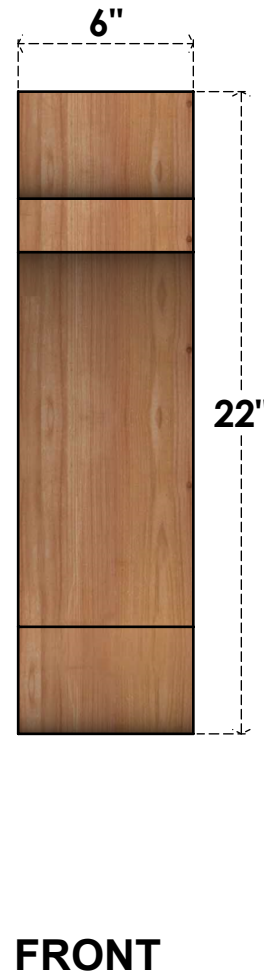

BRC06X14X22OLY00RWR

6"W X 14"D X 22"H OLYMPIC ROUGH SAWN BRACE, WESTERN RED CEDAR

EKENA MILLWORK
 2300 WEST MAIN ST.
 CLARKSVILLE, TX 75426
 TOLL FREE: 866-607-0453
 WWW.EKENAMILLWORK.COM

NOTES

1. INSTALLATION TO BE COMPLETED IN ACCORDANCE WITH MANUFACTURER'S SPECIFICATIONS.
2. DRAWING MAY NOT BE TO SCALE
3. THIS DRAWING IS INTENDED FOR DESIGN AND PLANNING PURPOSES ONLY.
4. ALL INFORMATION CONTAINED HEREIN WAS CURRENT AT THE TIME OF DEVELOPMENT BUT MUST BE REVIEWED AND APPROVED BY THE PRODUCT MANUFACTURER TO BE CONSIDERED ACCURATE.
5. PRODUCTS ARE NOT KILN DRIED. THIS ITEM IS UNIQUE AND WILL CONTAIN THE NATURAL VARIATIONS THAT THE WOOD SPECIES OFFERS. THIS MAY RESULT IN VARIATIONS UP TO 1/4"