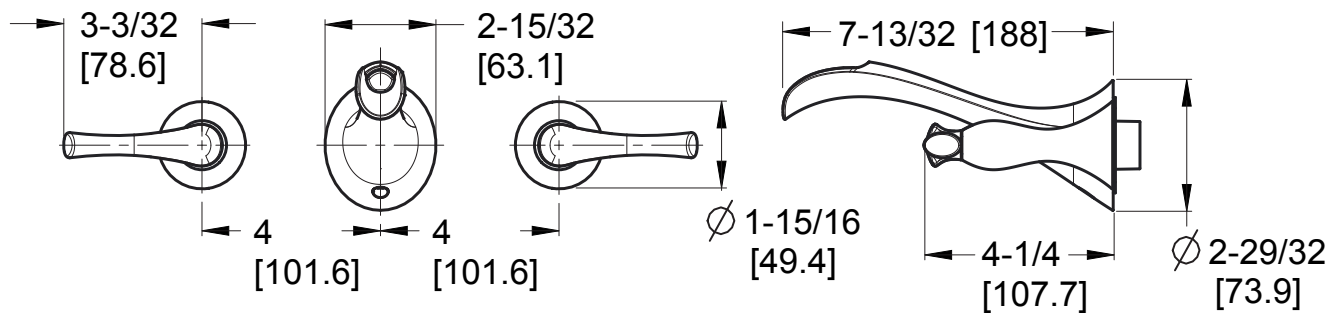

8" Widespread Lavatory Faucet

- LG49-RH2C Finish(C)
- LG49-RH2K Finish(K)
- LG49-RH2B Finish(B)
- LG49-RH2B Finish(BG)

Specifications

Features

- 1.2 GPM Flow Rate
- Includes All Metal Pop-Up
- Must Order Valve LOW8-0100 Separately
- Pforever Seal Ceramic Disc Valves
- Pforever Warranty®

Dimensions

Ø1 Min to Ø1-1/2 Max. Deck Hole Openings