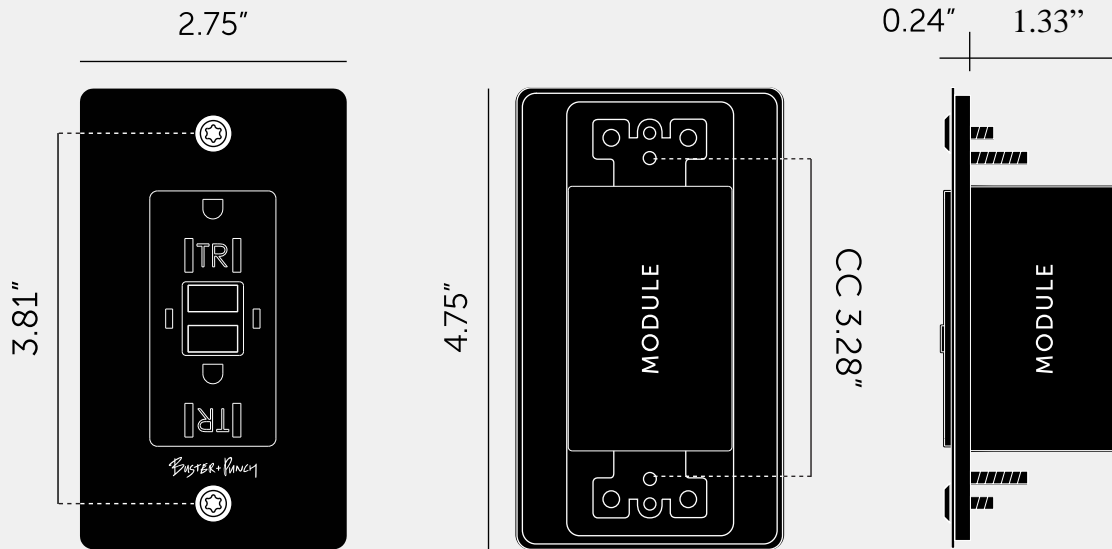

1G DUPLEX OUTLET / GFCI / LINEAR / WITH LOGO

ACTION: POWER OUTLET + USB

KNURL: LINEAR

RANGE: POWER OUTLETS

Our designer power outlet bring a touch of luxury to any room, available in a range of finishes to match our toggle switches and dimmers for a consistent flow throughout each room. With essential design features including iconic solid metal penny screws or torx, with the option for integrated USB chargers, you can find the perfect power outlet for your interiors.

SPECIFICATIONS

Style: Duplex Outlet GFCI
 Input: 125VAC / 60Hz
 Load: 15A
 Class 1 outlet / Must be grounded. Tamper resistant
 Ground fault protection
 Certification: cULus listed
 Must be grounded.

INCLUDED

- 1 x 1G Wall Plate
- 1 x Outlet and USB A + C
- 1 x Outlet Detail Kit

FINISH & SKU NUMBERS

sku:	finish:	size:
NSC-024071	● black	1G
NSC-054072	● brass	1G
NSC-454073	● smoked bronze	1G
NSC-074074	● steel	1G
NSC-144075	● white	1G