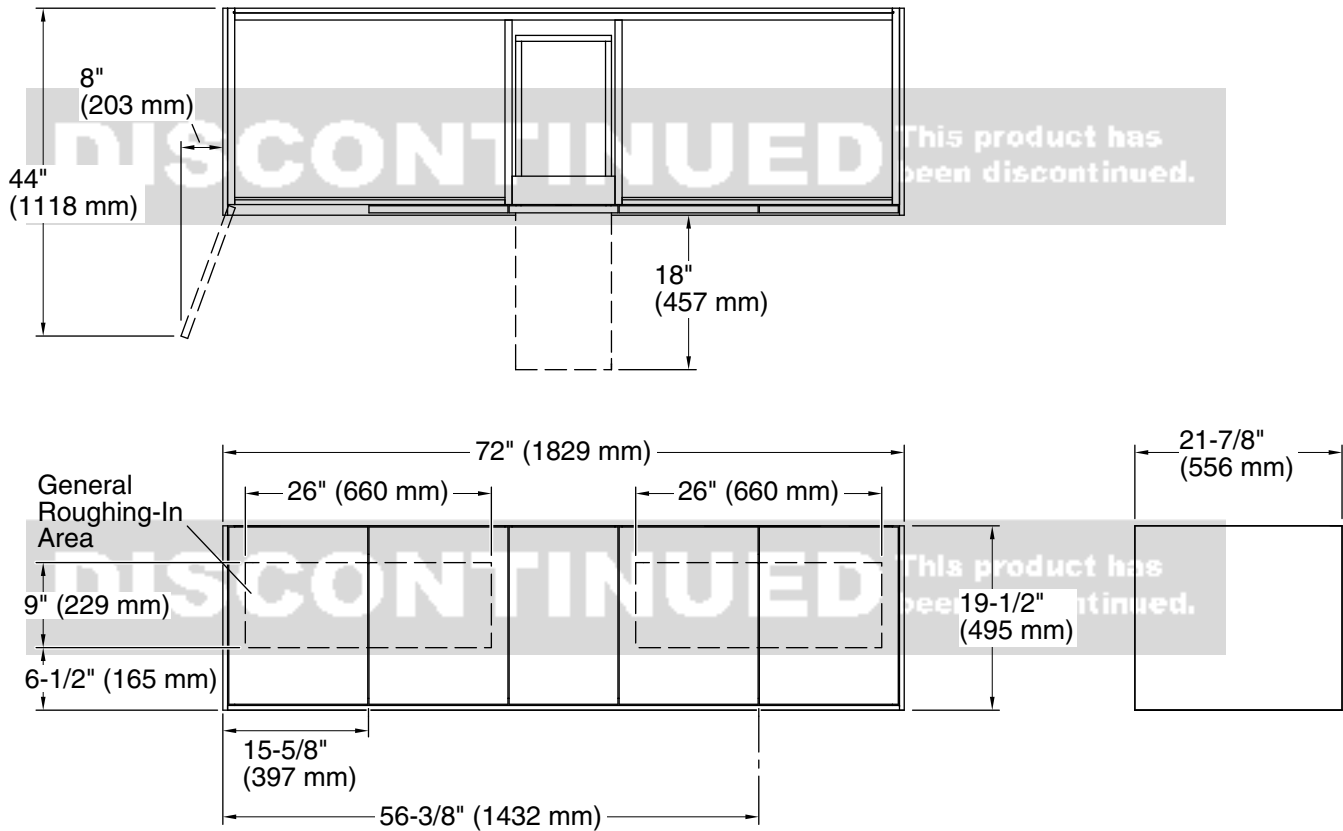

Technical Information

All product dimensions are nominal.

Vanity type: Wall-mount

Notes

Install this product according to the installation guide.

Decorative cabinet hardware is not supplied. Refer to the KOHLER bath accessories line for recommended cabinet hardware to complement your vanity.

Select the type of fastener based upon the wall material. Two 500 lb (227 kg) minimum load bearing fasteners are recommended.