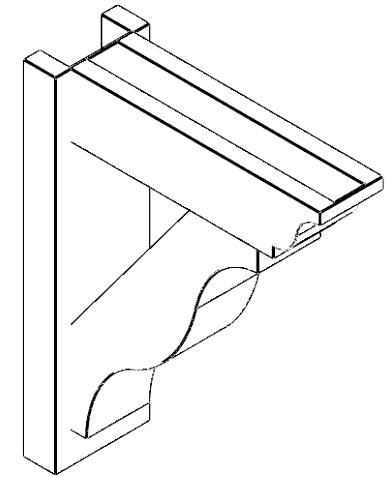

ITEM NUMBER: OUTUROC040X060X18000X22000X040X020X040FST04RCPR

4"W TOP X 6"W BACK X 18"D X 22"H X 4"T TOP X 2"T BACK TIMBERTHANE ROUGH CEDAR FUNSTON FAUX WOOD OPEN OUTLOOKER, TRADITIONAL TOP AND BLOCK BACK, 4"W CLOSED BRACE, PRIMED TAN

SIDE PROFILE

FRONT PROFILE

ISOMETRIC

GENERATED DATE : 07/06/2023

EKENA MILLWORK
2300 WEST MAIN ST.
CLARKSVILLE, TX 75426
TOLL FREE: 866-607-0453
WWW.EKENAMILLWORK.COM

NOTES

1. INSTALLATION TO BE COMPLETED IN ACCORDANCE WITH MANUFACTURER'S SPECIFICATIONS.
2. DRAWING MAY NOT BE TO SCALE
3. THIS DRAWING IS INTENDED FOR DESIGN AND PLANNING PURPOSES ONLY.
4. ALL INFORMATION CONTAINED HEREIN WAS CURRENT AT THE TIME OF DEVELOPMENT BUT MUST BE REVIEWED AND APPROVED BY THE PRODUCT MANUFACTURER TO BE CONSIDERED ACCURATE.
5. TIMBERTHANE ARCHITECTURAL PRODUCTS ARE MADE FROM HIGH DENSITY URETHANE AND COME FACTORY PRIMED