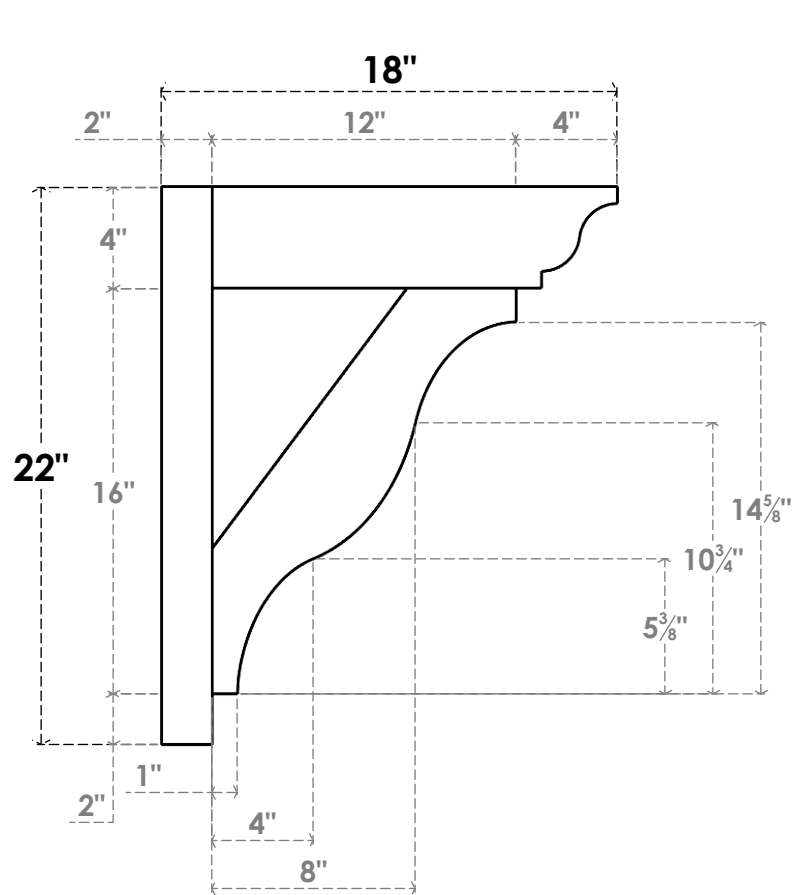

ITEM NUMBER: OUTUROC040X060X18000X22000X040X020X040FST04RCPR

4"W TOP X 6"W BACK X 18"D X 22"H X 4"T TOP X 2"T BACK TIMBERTHANE ROUGH CEDAR FUNSTON FAUX WOOD OPEN OUTLOOKER, TRADITIONAL TOP AND BLOCK BACK, 4"W CLOSED BRACE, PRIMED TAN

SIDE PROFILE

FRONT PROFILE

ISOMETRIC

GENERATED DATE : 07/06/2023

EKENA MILLWORK
2300 WEST MAIN ST.
CLARKSVILLE, TX 75426
TOLL FREE: 866-607-0453
WWW.EKENAMILLWORK.COM

NOTES

1. INSTALLATION TO BE COMPLETED IN ACCORDANCE WITH MANUFACTURER'S SPECIFICATIONS.
2. DRAWING MAY NOT BE TO SCALE
3. THIS DRAWING IS INTENDED FOR DESIGN AND PLANNING PURPOSES ONLY.
4. ALL INFORMATION CONTAINED HEREIN WAS CURRENT AT THE TIME OF DEVELOPMENT BUT MUST BE REVIEWED AND APPROVED BY THE PRODUCT MANUFACTURER TO BE CONSIDERED ACCURATE.
5. TIMBERTHANE ARCHITECTURAL PRODUCTS ARE MADE FROM HIGH DENSITY URETHANE AND COME FACTORY PRIMED