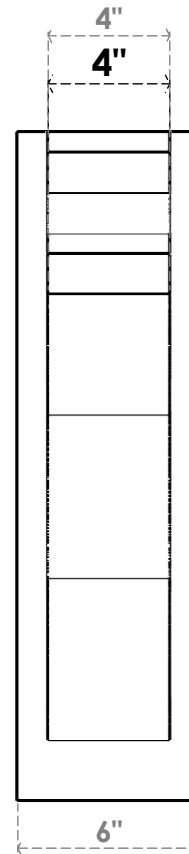

ITEM NUMBER: OUTUROC040X060X18000X22000X040X020X040FST04RCPR

4"W TOP X 6"W BACK X 18"D X 22"H X 4"T TOP X 2"T BACK TIMBERTHANE ROUGH CEDAR FUNSTON FAUX WOOD OPEN OUTLOOKER, TRADITIONAL TOP AND BLOCK BACK, 4"W CLOSED BRACE, PRIMED TAN

SIDE PROFILE

FRONT PROFILE

ISOMETRIC

GENERATED DATE : 07/06/2023

EKENA MILLWORK
2300 WEST MAIN ST.
CLARKSVILLE, TX 75426
TOLL FREE: 866-607-0453
WWW.EKENAMILLWORK.COM

NOTES

1. INSTALLATION TO BE COMPLETED IN ACCORDANCE WITH MANUFACTURER'S SPECIFICATIONS.
2. DRAWING MAY NOT BE TO SCALE
3. THIS DRAWING IS INTENDED FOR DESIGN AND PLANNING PURPOSES ONLY.
4. ALL INFORMATION CONTAINED HEREIN WAS CURRENT AT THE TIME OF DEVELOPMENT BUT MUST BE REVIEWED AND APPROVED BY THE PRODUCT MANUFACTURER TO BE CONSIDERED ACCURATE.
5. TIMBERTHANE ARCHITECTURAL PRODUCTS ARE MADE FROM HIGH DENSITY URETHANE AND COME FACTORY PRIMED