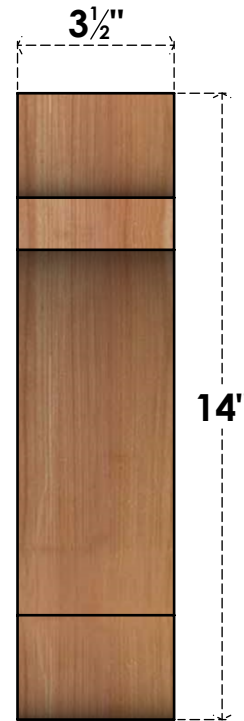

BRC04X10X14OLY00SWR

3 1/2"W X 10"D X 14"H OLYMPIC SMOOTH BRACE, WESTERN RED CEDAR

SIDE

FRONT

EKENA MILLWORK
 2300 WEST MAIN ST.
 CLARKSVILLE, TX 75426
 TOLL FREE: 866-607-0453
 WWW.EKENAMILLWORK.COM

NOTES

1. INSTALLATION TO BE COMPLETED IN ACCORDANCE WITH MANUFACTURER'S SPECIFICATIONS.
2. DRAWING MAY NOT BE TO SCALE
3. THIS DRAWING IS INTENDED FOR DESIGN AND PLANNING PURPOSES ONLY.
4. ALL INFORMATION CONTAINED HEREIN WAS CURRENT AT THE TIME OF DEVELOPMENT BUT MUST BE REVIEWED AND APPROVED BY THE PRODUCT MANUFACTURER TO BE CONSIDERED ACCURATE.
5. PRODUCTS ARE NOT KILN DRIED. THIS ITEM IS UNIQUE AND WILL CONTAIN THE NATURAL VARIATIONS THAT THE WOOD SPECIES OFFERS. THIS MAY RESULT IN VARIATIONS UP TO 1/4"