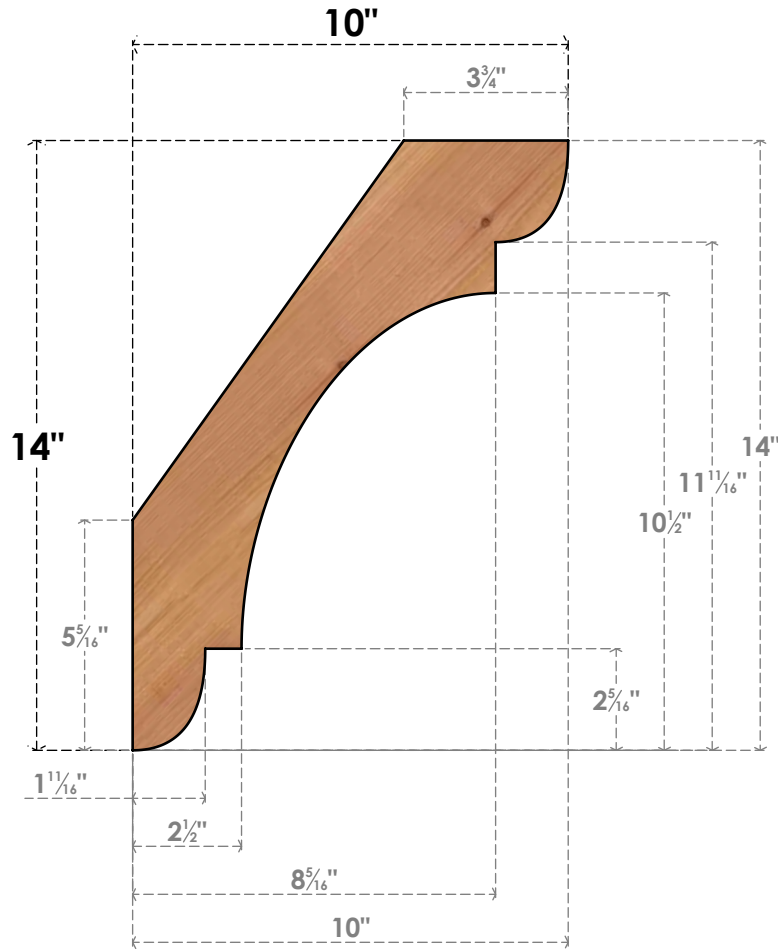

BRC04X10X14OLY00SWR

3 1/2"W X 10"D X 14"H OLYMPIC SMOOTH BRACE, WESTERN RED CEDAR

SIDE

FRONT

EKENA MILLWORK
 2300 WEST MAIN ST.
 CLARKSVILLE, TX 75426
 TOLL FREE: 866-607-0453
 WWW.EKENAMILLWORK.COM

NOTES

1. INSTALLATION TO BE COMPLETED IN ACCORDANCE WITH MANUFACTURER'S SPECIFICATIONS.
2. DRAWING MAY NOT BE TO SCALE
3. THIS DRAWING IS INTENDED FOR DESIGN AND PLANNING PURPOSES ONLY.
4. ALL INFORMATION CONTAINED HEREIN WAS CURRENT AT THE TIME OF DEVELOPMENT BUT MUST BE REVIEWED AND APPROVED BY THE PRODUCT MANUFACTURER TO BE CONSIDERED ACCURATE.
5. PRODUCTS ARE NOT KILN DRIED. THIS ITEM IS UNIQUE AND WILL CONTAIN THE NATURAL VARIATIONS THAT THE WOOD SPECIES OFFERS. THIS MAY RESULT IN VARIATIONS UP TO 1/4"