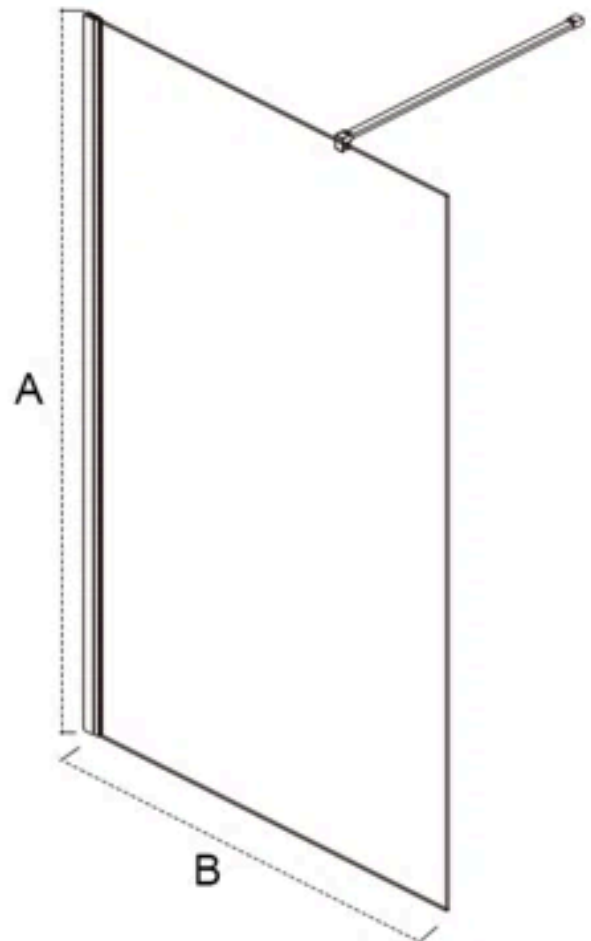

ELEGANT

SHOWER DOORS

- ✓ Unrivaled Quality
- ✓ Certified clear glass
- ✓ Easy to install
- ✓ Worry-Free Warranty

Model	A(Door Height)	B(Door Width)	Adjustment Width
UWR30-CO	74"	30"	29.4-30"

At ELEGANT, we believe in our products (shower door or shower enclosure).
That's why we back them all with 2 year warranty.