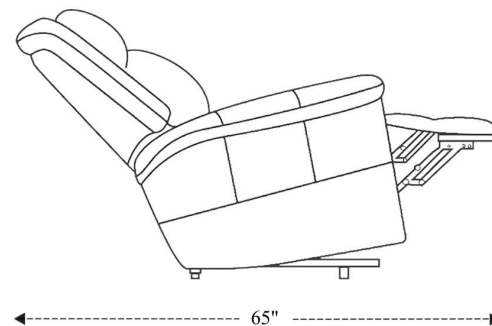

MHEN#832PH

Power Reclining Sofa

Overall Dimensions	87" x 39" x 41.5"
Overall Width	87"
Overall Depth	39"
Overall Height	41.5"
Overall Weight	271.2 lbs.
Fully Reclined	65"
Distance from Wall	4"
Back of Seat to end of Chaise	40"
Leg Height <small>(Distance from Foot Rest to Floor in Full Recline)</small>	21"
Head Height <small>(Distance from Headrest to Floor in Full Recline)</small>	33"

Seat Width	23"
Seat Depth	21.5"
Seat Height	21"
Arm Width	8.5"
Arm Depth	18.5"
Arm Height	26"
Back Width	25"
Back Height	22"
Headrest Extended from Back	7"

MHEN#812PH Power Recliner

Overall Dimensions	40" x 39" x 41.5"
Overall Width	40"
Overall Depth	39"
Overall Height	41.5"
Overall Weight	138.9 lbs.
Fully Reclined	65"
Distance from Wall	4"
Back of Seat to end of Chaise	40"
Leg Height <small>(Distance from Foot Rest to Floor in Full Recline)</small>	21"
Head Height <small>(Distance from Headrest to Floor in Full Recline)</small>	33"

Seat Width	23"
Seat Depth	21.5"
Seat Height	21"
Arm Width	8.5"
Arm Depth	18.5"
Arm Height	26"
Back Width	26"
Back Height	22"
Headrest Extended from Back	7"