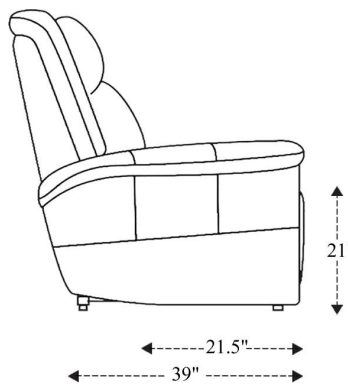

MHEN#832PH

Power Reclining Sofa

Overall Dimensions	87" x 39" x 41.5"
Overall Width	87"
Overall Depth	39"
Overall Height	41.5"
Overall Weight	271.2 lbs.
Fully Reclined	65"
Distance from Wall	4"
Back of Seat to end of Chaise	40"
Leg Height <small>(Distance from Foot Rest to Floor in Full Recline)</small>	21"
Head Height <small>(Distance from Headrest to Floor in Full Recline)</small>	33"

Seat Width	23"
Seat Depth	21.5"
Seat Height	21"
Arm Width	8.5"
Arm Depth	18.5"
Arm Height	26"
Back Width	25"
Back Height	22"
Headrest Extended from Back	7"

MHEN#812PH Power Recliner

Overall Dimensions	40" x 39" x 41.5"
Overall Width	40"
Overall Depth	39"
Overall Height	41.5"
Overall Weight	138.9 lbs.
Fully Reclined	65"
Distance from Wall	4"
Back of Seat to end of Chaise	40"
Leg Height <small>(Distance from Foot Rest to Floor in Full Recline)</small>	21"
Head Height <small>(Distance from Headrest to Floor in Full Recline)</small>	33"

Seat Width	23"
Seat Depth	21.5"
Seat Height	21"
Arm Width	8.5"
Arm Depth	18.5"
Arm Height	26"
Back Width	26"
Back Height	22"
Headrest Extended from Back	7"