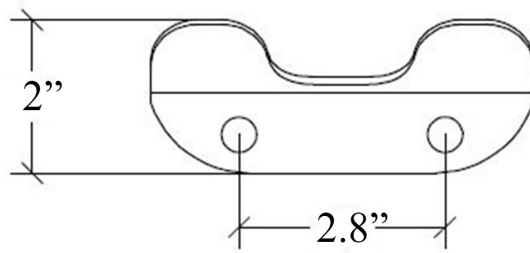

SKU# | Option:

- Rosa 5160.29 | Polished Stainless Steel
- Rosa 5160.32 | Brushed Stainless Steel

Finishes:

-  Polished Stainless Steel
-  Brushed Stainless Steel

* WS Bath Collections reserves the right to revise dimensions or information on this sheet without notice

Collection Rosa	Model Rosa 5160	Dimensions Metric <i>1 inch = 2.54 cm</i> <i>1 inch = 25.4 mm</i>	 1051 Lea Drive - Collegeville, PA 19426 Tel. 215 513 9400 - Fax 610 831 0215 www.ws bathcollections.com - info@ws bathcollections.com
---------------------------	-----------------------------	--------------------------------------------------------------------------------	---------------------------------------------------------------------------------------------------------------------------------------------------------------------------------------------------------------------------------------------------------------------------------------------------------------------------------------

Collection
Rosa

Model |
Rosa 5160

Dimensions Metric
1 inch = 2.54 cm
1 inch = 25.4 mm

WS[®]
BATH
COLLECTIONS

1051 Lea Drive - Collegeville, PA 19426
Tel. 215 513 9400 - Fax 610 831 0215
www.ws bathcollections.com - info@ws bathcollections.com