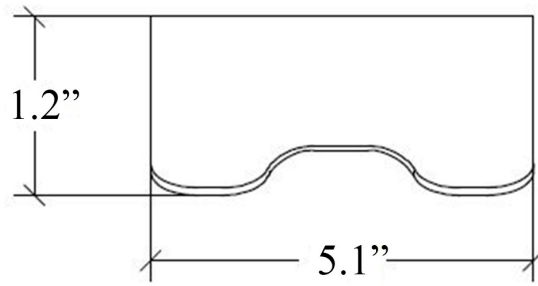

SKU# | Option:

- Rosa 5160.29 | Polished Stainless Steel
- Rosa 5160.32 | Brushed Stainless Steel

Finishes:

-  Polished Stainless Steel
-  Brushed Stainless Steel

* WS Bath Collections reserves the right to revise dimensions or information on this sheet without notice

Collection Rosa	Model Rosa 5160	Dimensions Metric <i>1 inch = 2.54 cm</i> <i>1 inch = 25.4 mm</i>	 1051 Lea Drive - Collegeville, PA 19426 Tel. 215 513 9400 - Fax 610 831 0215 www.ws bathcollections.com - info@ws bathcollections.com
---------------------------	-----------------------------	--------------------------------------------------------------------------------	---------------------------------------------------------------------------------------------------------------------------------------------------------------------------------------------------------------------------------------------------------------------------------------------------------------------------------------

Collection
Rosa

Model |
Rosa 5160

Dimensions Metric
1 inch = 2.54 cm
1 inch = 25.4 mm

WS[®]
BATH
COLLECTIONS

1051 Lea Drive - Collegeville, PA 19426
Tel. 215 513 9400 - Fax 610 831 0215
www.ws bathcollections.com - info@ws bathcollections.com