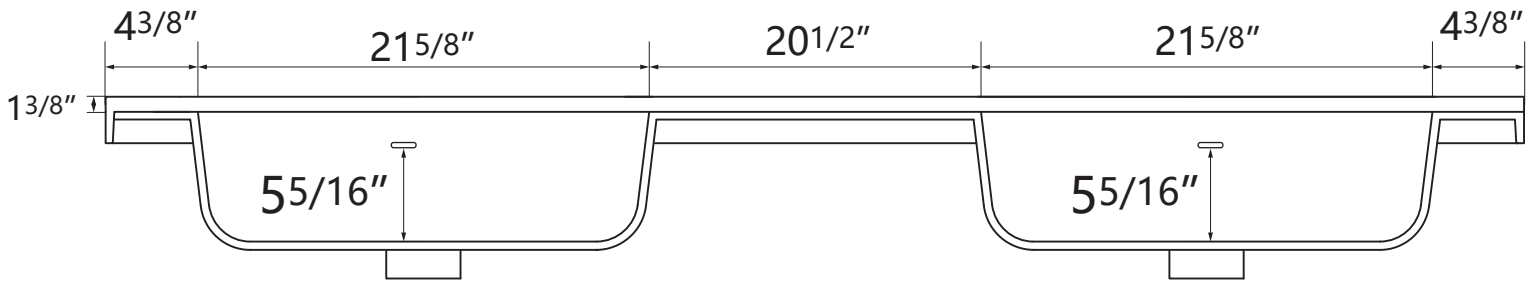

## DIMENSION DETAILS BATHROOM VANITY

✉ Email: [service@bestgosupplychaininc.com](mailto:service@bestgosupplychaininc.com)

MODEL.  
FA72

PRODUCT  
INSTRUCTION  
VIDEO

Top View

VANITY SIZE

Front View

Side View