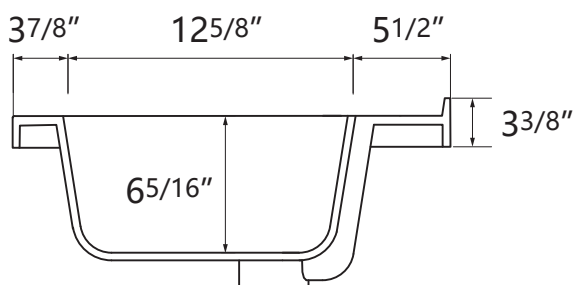

## DIMENSION DETAILS BATHROOM VANITY

✉ Email: [service@bestgosupplychaininc.com](mailto:service@bestgosupplychaininc.com)

MODEL.  
FA72

PRODUCT  
INSTRUCTION  
VIDEO

Top View

VANITY SIZE

Front View

Side View