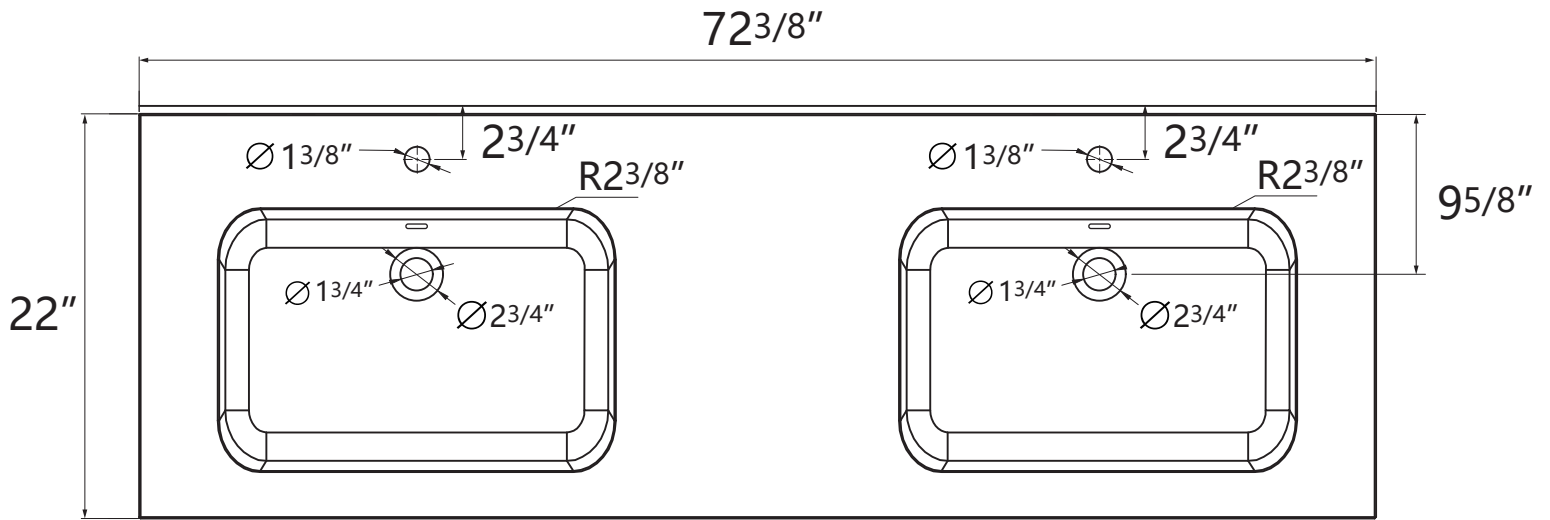

## DIMENSION DETAILS BATHROOM VANITY

✉ Email: [service@bestgosupplychaininc.com](mailto:service@bestgosupplychaininc.com)

MODEL.  
FA72

PRODUCT  
INSTRUCTION  
VIDEO

Top View

VANITY SIZE

Front View

Side View