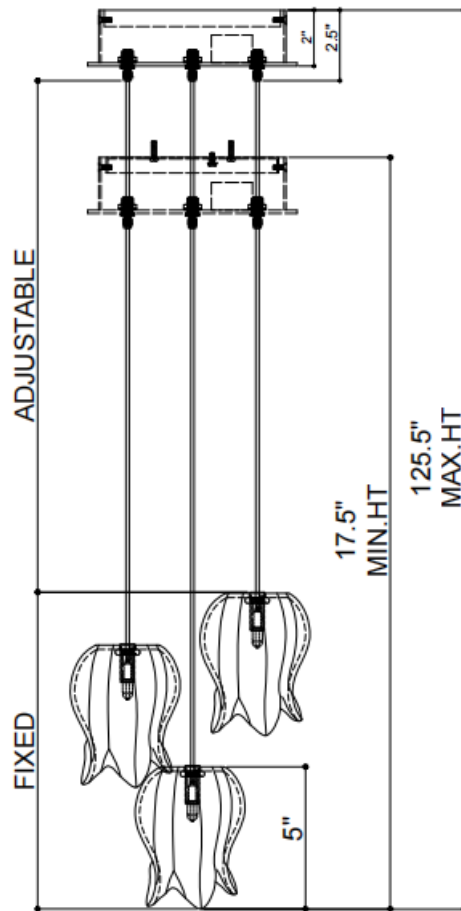

ITEM: 9000-1404

Overall Dimensions

Height: 17.5"

Diameter: 10"

TOP VIEW

CANOPY DETAIL

FRONT VIEW