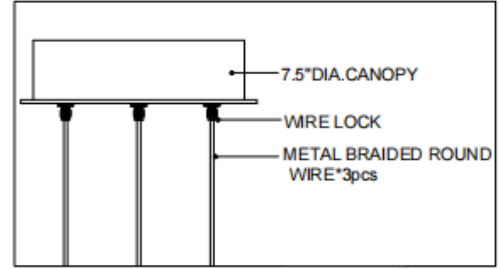

ITEM: 9000-1404

Overall Dimensions

Height: 17.5"

Diameter: 10"

TOP VIEW

CANOPY DETAIL

FRONT VIEW