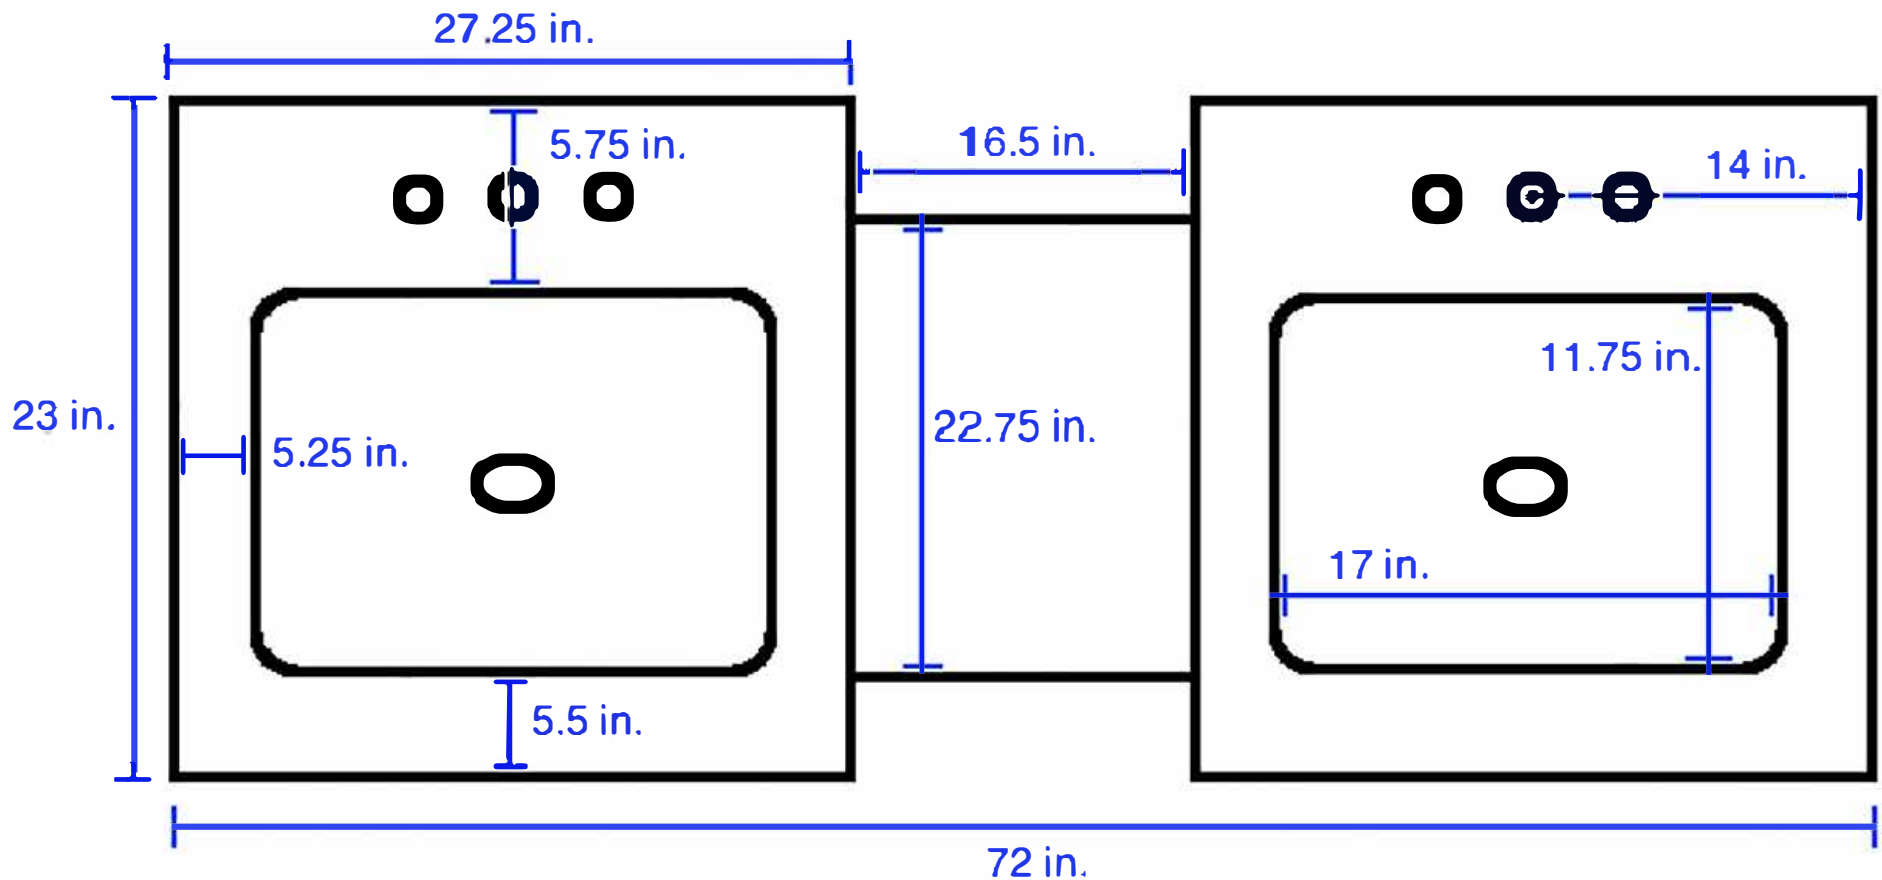

72-inch Vanity Top View

All measurements were taken by hand and rounded to the nearest quarter inch.
Please allow for a slight margin of error.