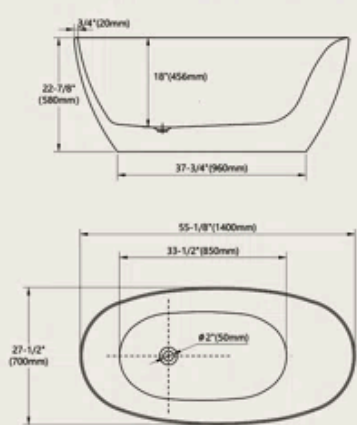

Product Line Art

51-1/8" (1300mm)

55-1/8" (1400mm)

59" (1500mm)