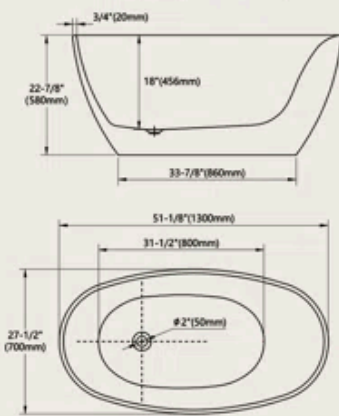

Product Line Art

51-1/8" (1300mm)

55-1/8" (1400mm)

59" (1500mm)