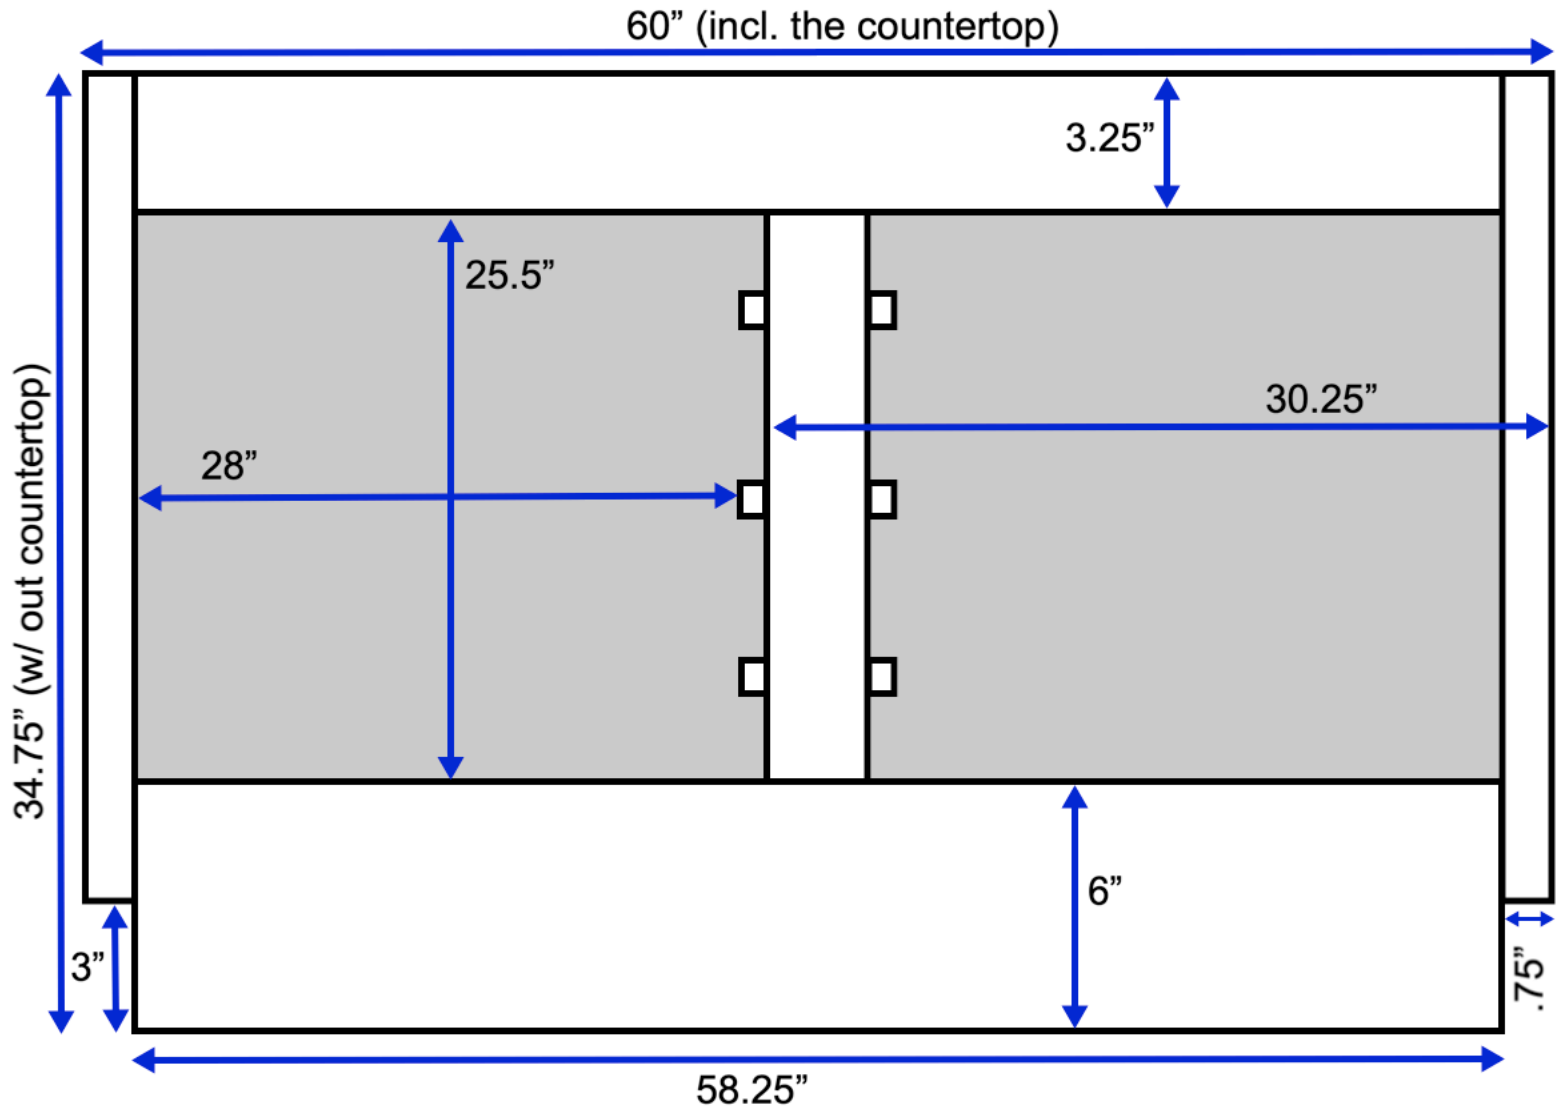

Avery 60-inch Double Vanity (Back View)

All measurements are approximate and rounded to the nearest quarter inch.
Please allow for a slight margin of error.