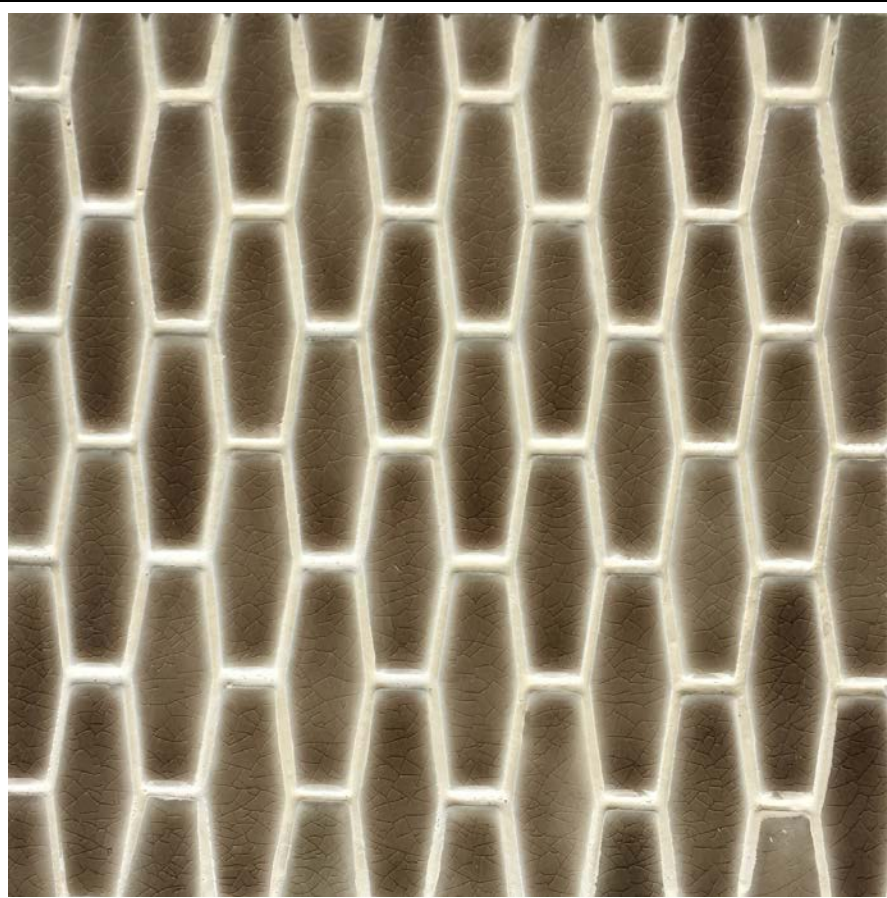

Rimini Collection

Available Colors

Hayrick	Kipling Green	Pleat White	Studio White

Specifications

Material:	Glazed Porcelain
Nominal Size:	12 5/16" x 13 13/16" sheet
Nominal Thickness:	3/8"
Finish:	Gloss Crackle Glaze
Variation:	V2
Backing:	Nylon Mesh

Color:	Hayrick	Pattern:	Lina
SKU:	CCRIMLINHR	QUICK SHIP	

Wall	Kitchen	Bath	Powder Room	Living Spaces	Outdoor	Wet Areas	Freeze/Thaw		

<h4>Recommended Use</h4> <ul style="list-style-type: none"> Indoor and outdoor wall installations 	<h4>Available Sizes</h4> <p>12 5/16" x 13 13/16" sheet</p>
<h4>Installation and Maintenance</h4> <ul style="list-style-type: none"> Install per TCNA methods for ceramic mosaic tile Always dry-lay material before installation Refer to detailed specifications on www.medicandco.com Natural stone, crackle-glazed ceramics, and cracked glass should be sealed prior to use, and re-sealed annually thereafter. 	<p>NOTE: Not all size/color combinations may be available. Confirm stock with Medici & Co. prior to ordering.</p>