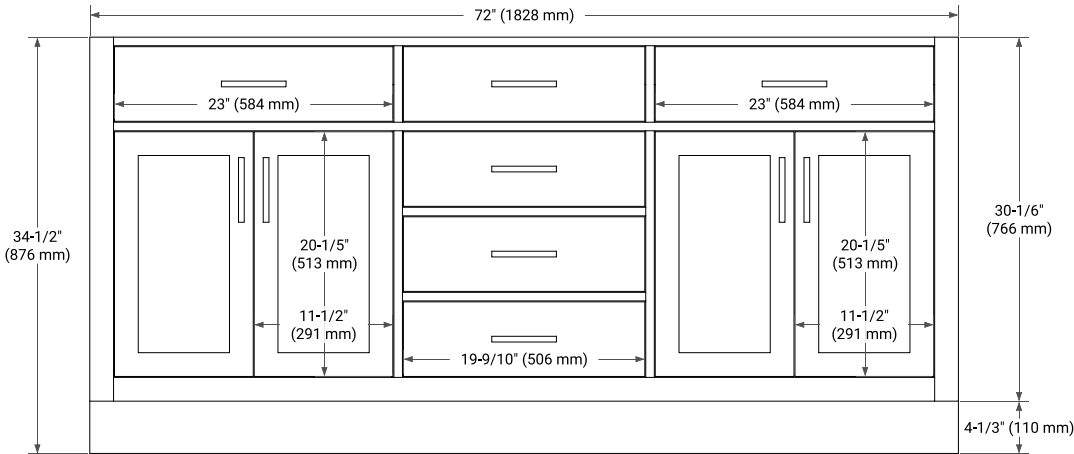

HEPBURN 72" DOUBLE SINK BASE CABINET

ARIEL

BASE CABINET DIMENSIONS

72" W x 21.5" D x 34.5" H

FEATURES

- Solid wood frame & plywood panels
- Dovetail drawers and joints
- Soft closing doors & drawers

HARDWARE FINISHES

Brushed Nickel Satin Brass Matte Black Polished Chrome

AVAILABLE COLORS

White Grey Midnight Blue White Oak

FRONT VIEW

SIDE VIEW

PLAN VIEW

73" DOUBLE OVAL SINK COUNTERTOP WITH 1.5 IN. THICKNESS

ARIEL

OVERALL DIMENSIONS

73" W x 22" D x 1.5" H

COUNTERTOP OPTIONS

Carrara Marble

White Quartz

FEATURES

- Solid countertop with mitered edges & seams
- Undermount white oval sink
- Pre-drilled for 8" widespread faucet

INCLUDED

- Countertop
- Matching Backsplash
- Oval Sinks

COUNTERTOP PLAN VIEW

EDGE SIDE VIEW

THREE DIMENSIONAL COUNTERTOP VIEW