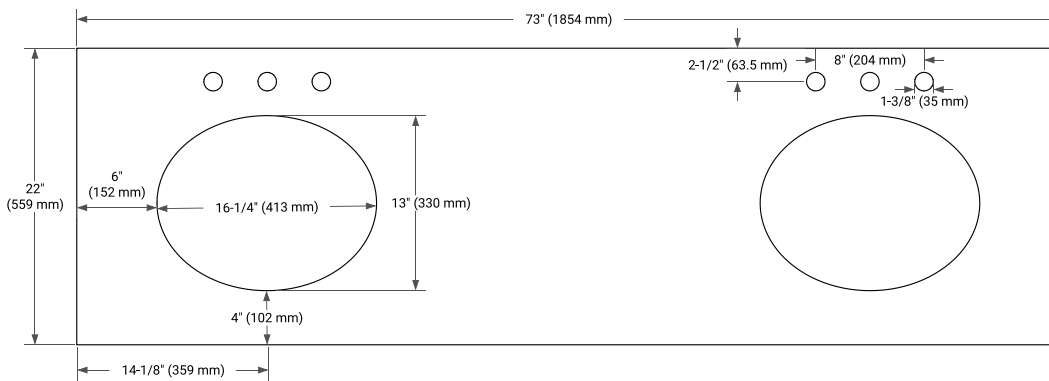

HEPBURN 72" DOUBLE SINK BASE CABINET

ARIEL

BASE CABINET DIMENSIONS

72" W x 21.5" D x 34.5" H

FEATURES

- Solid wood frame & plywood panels
- Dovetail drawers and joints
- Soft closing doors & drawers

HARDWARE FINISHES

OVERALL DIMENSIONS

73" W x 22" D x 1.5" H

COUNTERTOP OPTIONS

Carrara Marble

White Quartz

FEATURES

- Solid countertop with mitered edges & seams
- Undermount white oval sink
- Pre-drilled for 8" widespread faucet

INCLUDED

- Countertop
- Matching Backsplash
- Oval Sinks

COUNTERTOP PLAN VIEW

EDGE SIDE VIEW

THREE DIMENSIONAL COUNTERTOP VIEW