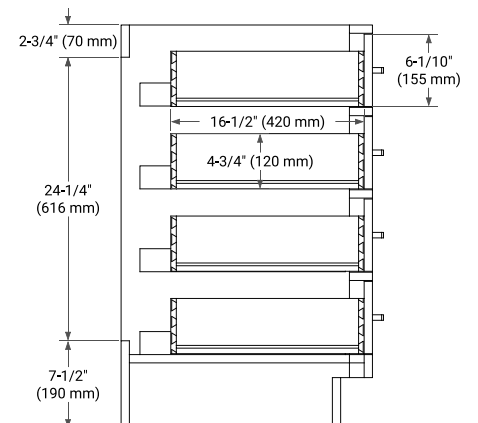

HEPBURN 72" DOUBLE SINK BASE CABINET

ARIEL

BASE CABINET DIMENSIONS

72" W x 21.5" D x 34.5" H

FEATURES

- Solid wood frame & plywood panels
- Dovetail drawers and joints
- Soft closing doors & drawers

HARDWARE FINISHES

Brushed Nickel Satin Brass Matte Black Polished Chrome

AVAILABLE COLORS

White Grey Midnight Blue White Oak

FRONT VIEW

SIDE VIEW

PLAN VIEW

73" DOUBLE OVAL SINK COUNTERTOP WITH 1.5 IN. THICKNESS

ARIEL

OVERALL DIMENSIONS

73" W x 22" D x 1.5" H

COUNTERTOP OPTIONS

Carrara Marble

White Quartz

FEATURES

- Solid countertop with mitered edges & seams
- Undermount white oval sink
- Pre-drilled for 8" widespread faucet

INCLUDED

- Countertop
- Matching Backsplash
- Oval Sinks

COUNTERTOP PLAN VIEW

EDGE SIDE VIEW

THREE DIMENSIONAL COUNTERTOP VIEW