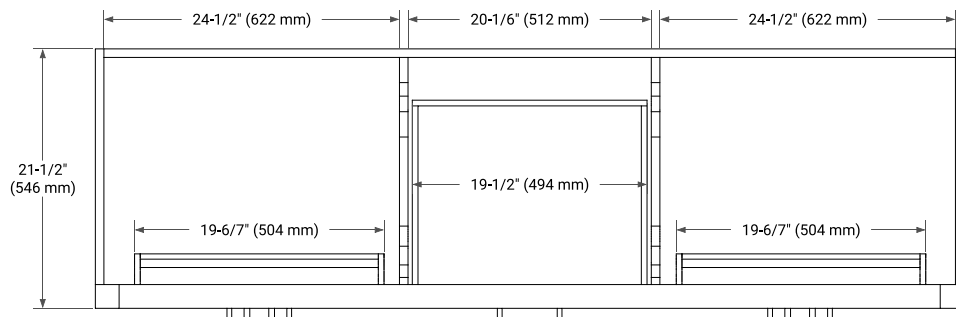

HEPBURN 72" DOUBLE SINK BASE CABINET

ARIEL

BASE CABINET DIMENSIONS

72" W x 21.5" D x 34.5" H

FEATURES

- Solid wood frame & plywood panels
- Dovetail drawers and joints
- Soft closing doors & drawers

HARDWARE FINISHES

Brushed Nickel Satin Brass Matte Black Polished Chrome

AVAILABLE COLORS

White Grey Midnight Blue White Oak

FRONT VIEW

SIDE VIEW

PLAN VIEW

73" DOUBLE OVAL SINK COUNTERTOP WITH 1.5 IN. THICKNESS

ARIEL

OVERALL DIMENSIONS

73" W x 22" D x 1.5" H

COUNTERTOP OPTIONS

Carrara Marble

White Quartz

FEATURES

- Solid countertop with mitered edges & seams
- Undermount white oval sink
- Pre-drilled for 8" widespread faucet

INCLUDED

- Countertop
- Matching Backsplash
- Oval Sinks

COUNTERTOP PLAN VIEW

EDGE SIDE VIEW

THREE DIMENSIONAL COUNTERTOP VIEW