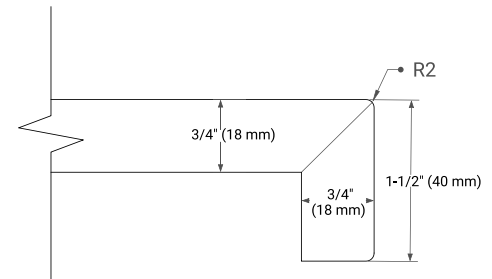

HEPBURN 72" DOUBLE SINK BASE CABINET

ARIEL

BASE CABINET DIMENSIONS

72" W x 21.5" D x 34.5" H

FEATURES

- Solid wood frame & plywood panels
- Dovetail drawers and joints
- Soft closing doors & drawers

HARDWARE FINISHES

OVERALL DIMENSIONS

73" W x 22" D x 1.5" H

COUNTERTOP OPTIONS

Carrara Marble

White Quartz

FEATURES

- Solid countertop with mitered edges & seams
- Undermount white oval sink
- Pre-drilled for 8" widespread faucet

INCLUDED

- Countertop
- Matching Backsplash
- Oval Sinks

COUNTERTOP PLAN VIEW

EDGE SIDE VIEW

THREE DIMENSIONAL COUNTERTOP VIEW