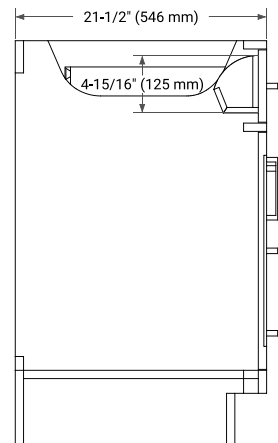

HEPBURN 72" DOUBLE SINK BASE CABINET

ARIEL

BASE CABINET DIMENSIONS

72" W x 21.5" D x 34.5" H

FEATURES

- Solid wood frame & plywood panels
- Dovetail drawers and joints
- Soft closing doors & drawers

HARDWARE FINISHES

Brushed Nickel Satin Brass Matte Black Polished Chrome

AVAILABLE COLORS

White Grey Midnight Blue White Oak

FRONT VIEW

SIDE VIEW

PLAN VIEW

73" DOUBLE OVAL SINK COUNTERTOP WITH 1.5 IN. THICKNESS

ARIEL

OVERALL DIMENSIONS

73" W x 22" D x 1.5" H

COUNTERTOP OPTIONS

Carrara Marble

White Quartz

FEATURES

- Solid countertop with mitered edges & seams
- Undermount white oval sink
- Pre-drilled for 8" widespread faucet

INCLUDED

- Countertop
- Matching Backsplash
- Oval Sinks

COUNTERTOP PLAN VIEW

EDGE SIDE VIEW

THREE DIMENSIONAL COUNTERTOP VIEW