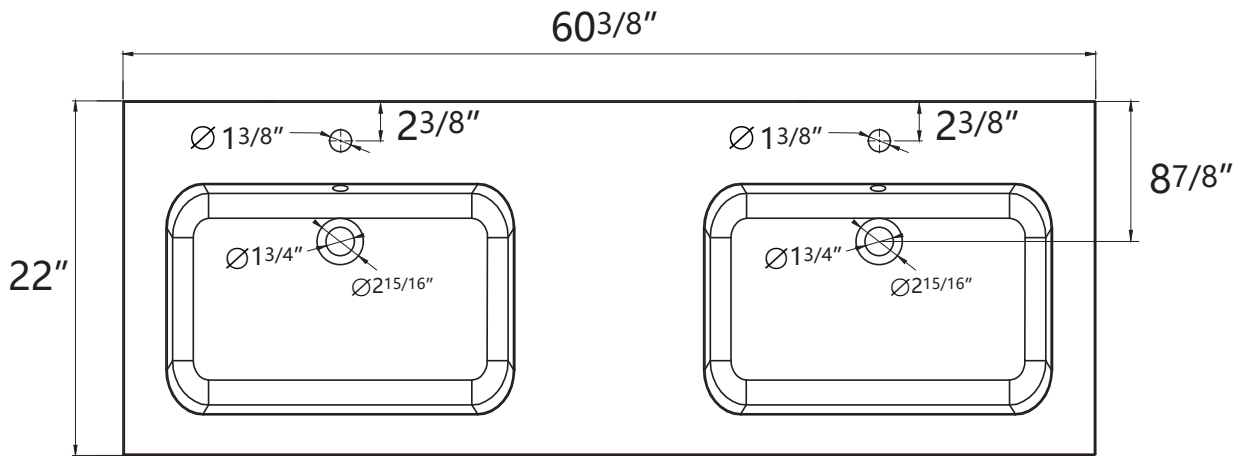

DIMENSION DETAILS

BATHROOM VANITY

PRODUCT
INSTRUCTION
VIDEO

Size 60"

COUNTERTOP SIZE

Top View

Front View

Side View

VANITY SIZE

Front View

Side View