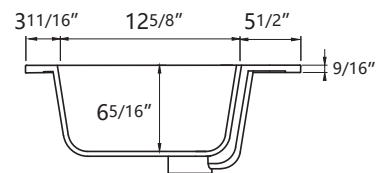

DIMENSION DETAILS

BATHROOM VANITY

PRODUCT
INSTRUCTION
VIDEO

Size 60"

COUNTERTOP SIZE

Top View

Front View

Side View

VANITY SIZE

Front View

Side View