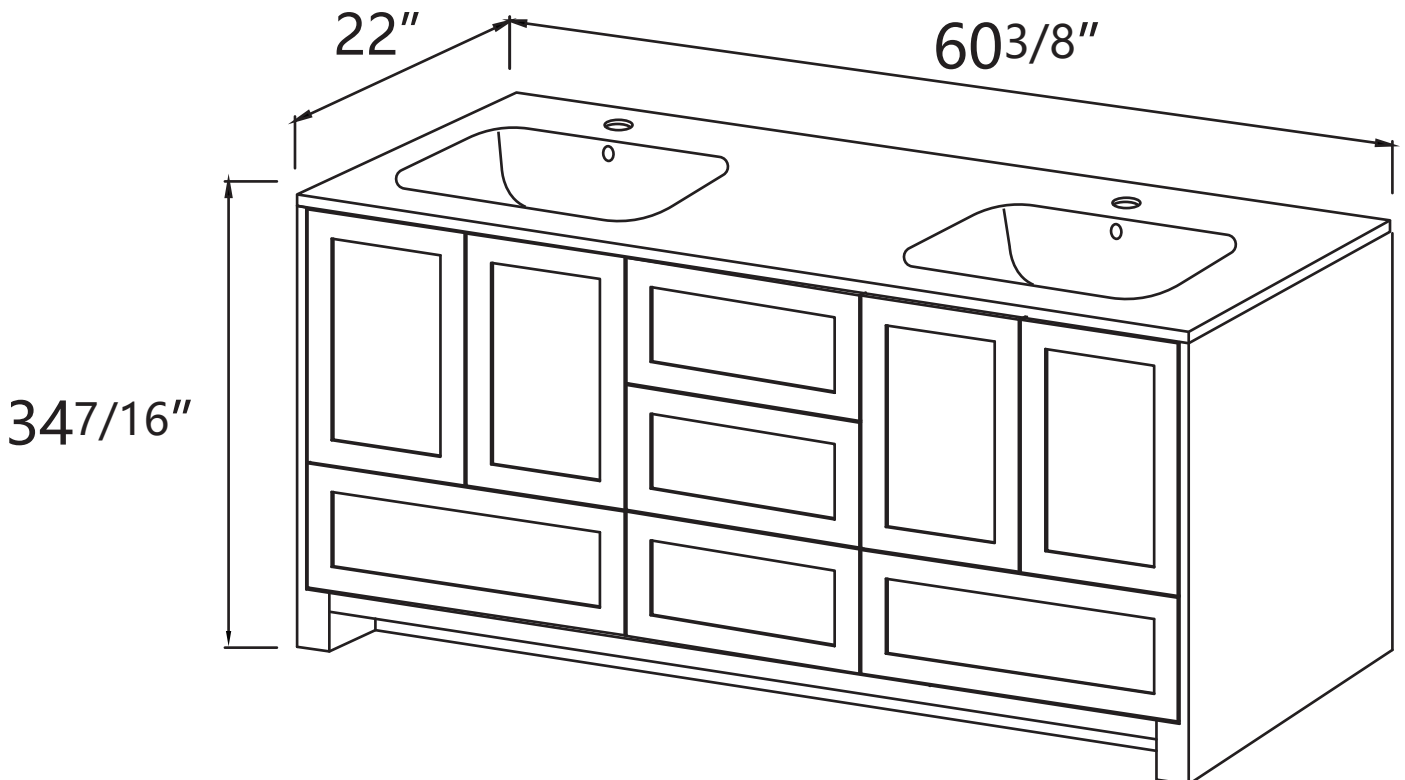

DIMENSION DETAILS

BATHROOM VANITY

PRODUCT
INSTRUCTION
VIDEO

Size 60"

COUNTERTOP SIZE

Top View

Front View

Side View

VANITY SIZE

Front View

Side View