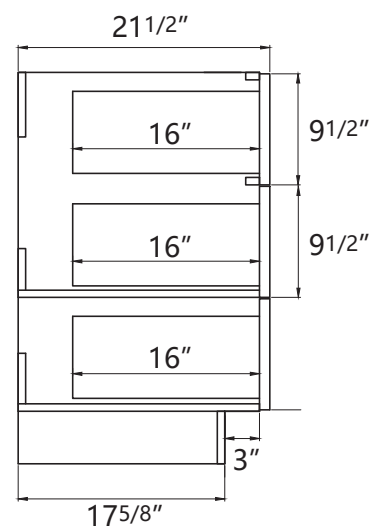

DIMENSION DETAILS

BATHROOM VANITY

PRODUCT
INSTRUCTION
VIDEO

Size 60"

COUNTERTOP SIZE

Top View

Front View

Side View

VANITY SIZE

Front View

Side View