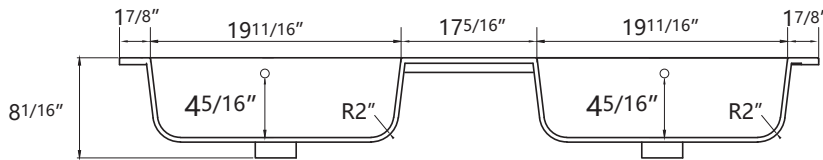

DIMENSION DETAILS

BATHROOM VANITY

PRODUCT
INSTRUCTION
VIDEO

Size 60"

COUNTERTOP SIZE

Top View

Front View

Side View

VANITY SIZE

Front View

Side View