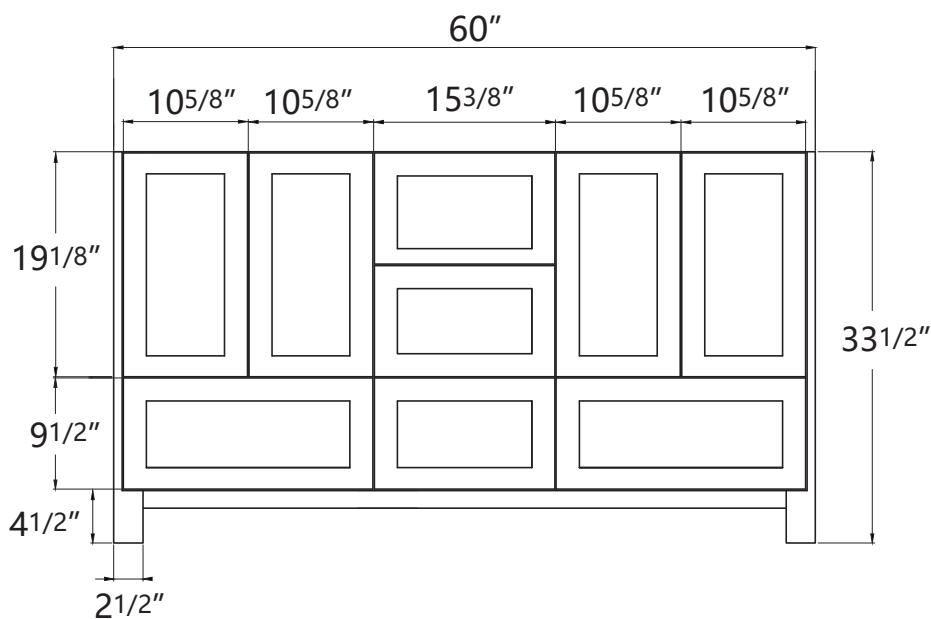

DIMENSION DETAILS

BATHROOM VANITY

PRODUCT
INSTRUCTION
VIDEO

Size 60"

COUNTERTOP SIZE

Top View

Front View

Side View

VANITY SIZE

Front View

Side View