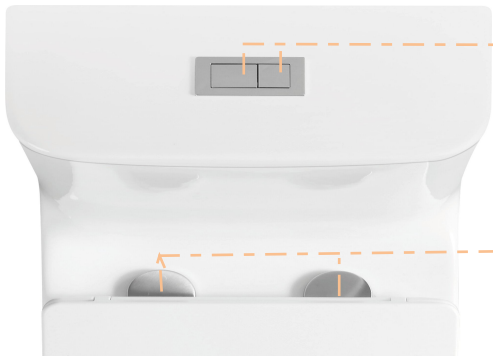

HOROW®

Better HOROW, Better Life.

Dual-flush 1.28GPF Square One-Piece Toilet HROW1013

Glazed ceramic, one-piece toilet

15.8" comfortable seat height
square bowl

Glazed skirted trapway

Installation access

12" Rough-in

Floor mount installation

Dual High Performance Gravity Flush
System(0.8/1.28GPF)

Chrome push button

Quick-release, soft close seat

Specifications:

0.8/1.28 Gallon Per Flush (GPF)

Dual High Performance Gravity Flush System

12" Rough-in

Floor mount

Square bowl

15.3 Bowl height

Glazed ceramic

One Year Limited Warranty

Factory flush-tested

cUPC & UPC certified

Product Weight: 108 lbs.

Included Accessories:

Side bolt cover parts

Tank lid with chrome actuator push buttons

Toilet seat with quick-release, slow-close hinges

Wax ring and toilet bolts