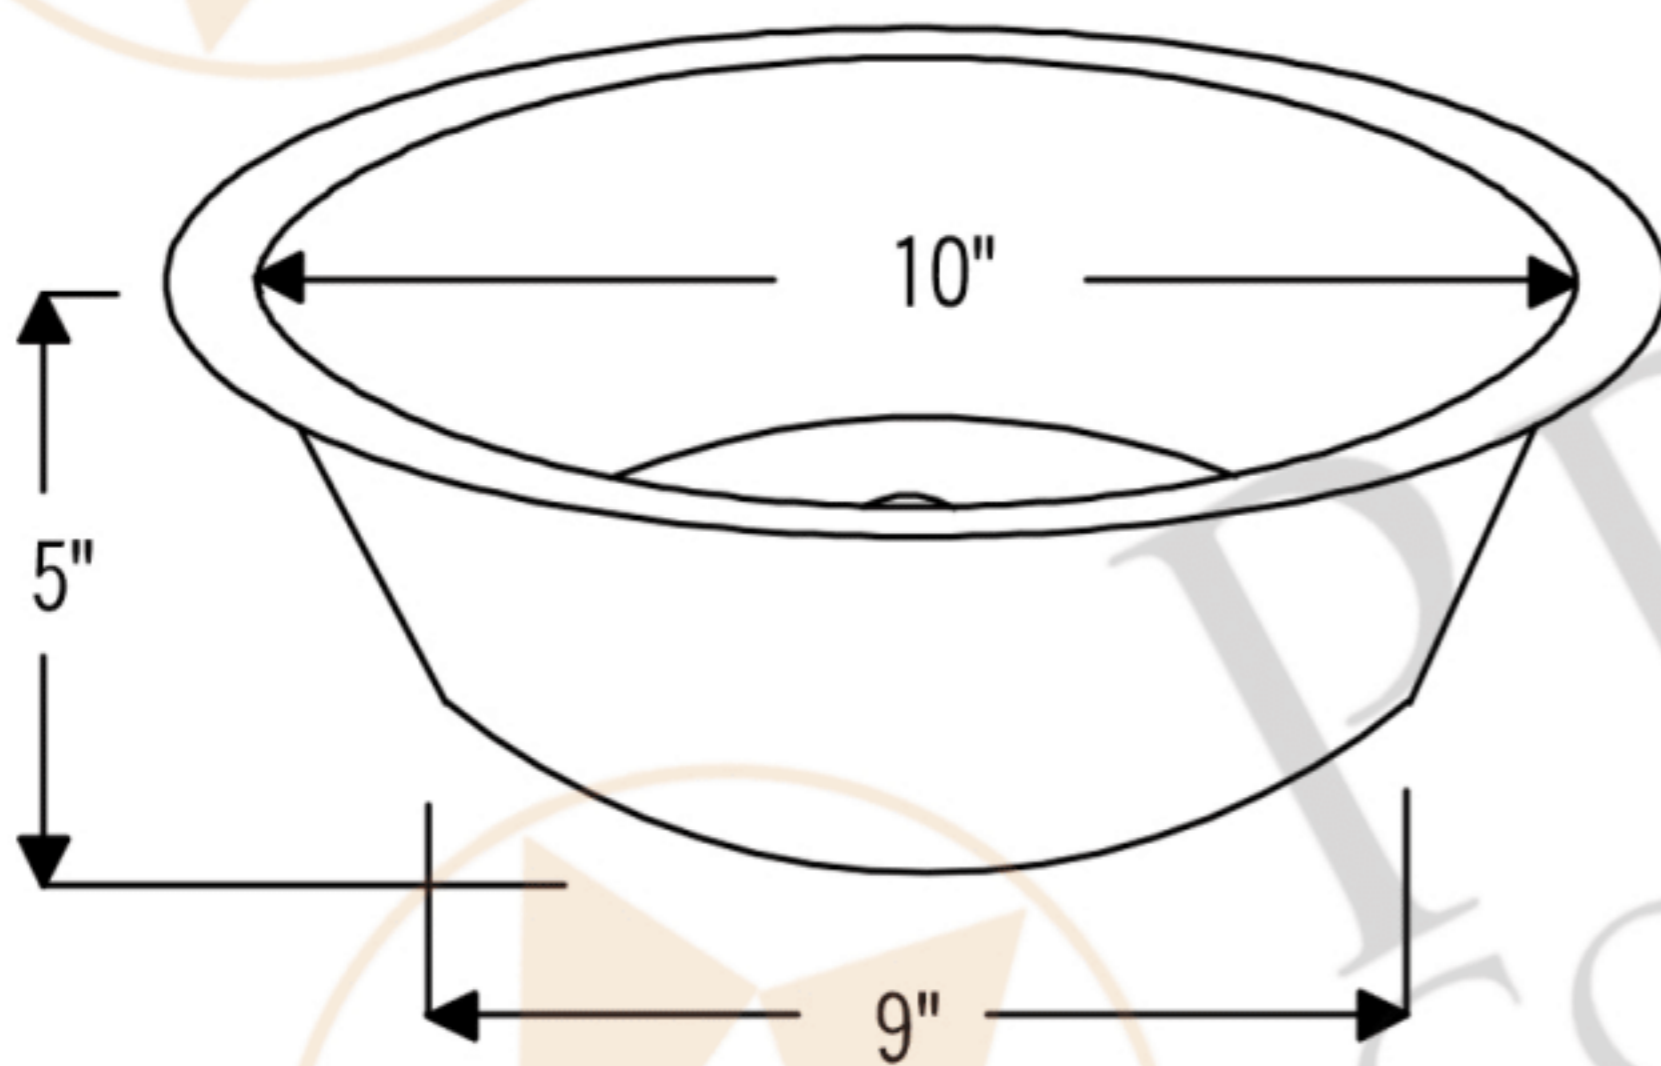

PREMIER
COPPER PRODUCTS

MODEL NUMBER: BR12DB2

- Description: 12" Round Hammered Copper Bar Sink with 2" Drain Opening
- Outer Dimension: 12" x 5"
- Inner Dimension: 10" x 5"
- Rim: 1"
- Drain Opening: 2"
- Finish: Oil Rubbed Bronze

CODE/STANDARD COMPLIANCE

* IAPMO/cUPC LISTED

THIS PRODUCT IS HAND CRAFTED, SMALL VARIANCES IN COLOR AND SIZE MAY OCCUR.
DO NOT MAKE ANY INSTALLATION CUTS UNTIL YOU RECEIVE YOUR ITEM(S).