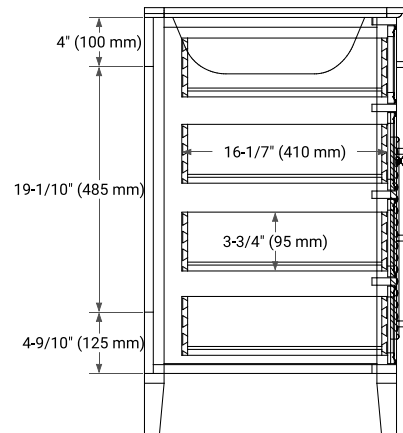

42" LEFT OFFSET CABINET

BASE CABINET DIMENSIONS

42" W x 21.5" D x 33.5" H

FEATURES

- Solid wood frame & plywood panels
- Dovetail drawers and joints
- Soft closing doors & drawers

HARDWARE FINISHES*

Brushed Nickel   Satin Brass   Matte Black   Polished Chrome

Hardware comes preinstalled with the illustrated option. Other finishes are available on our online store if you prefer a different one.

AVAILABLE COLORS

White   Grey

FRONT VIEW

SIDE VIEW

PLAN VIEW