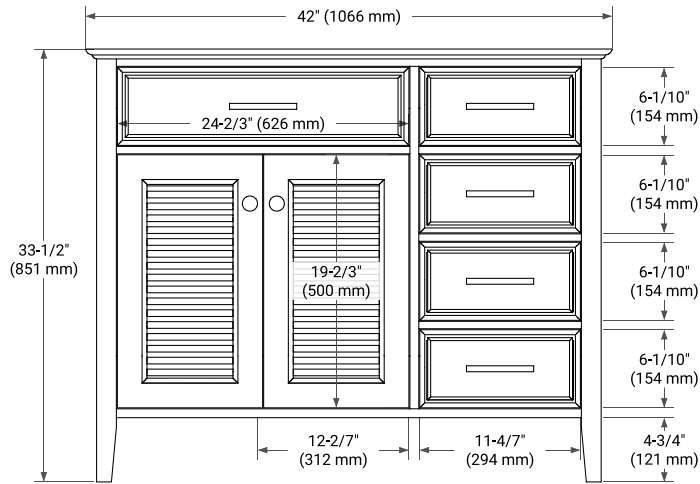

42" LEFT OFFSET CABINET

BASE CABINET DIMENSIONS

42" W x 21.5" D x 33.5" H

FEATURES

- Solid wood frame & plywood panels
- Dovetail drawers and joints
- Soft closing doors & drawers

HARDWARE FINISHES*

Brushed Nickel   Satin Brass   Matte Black   Polished Chrome

Hardware comes preinstalled with the illustrated option. Other finishes are available on our online store if you prefer a different one.

AVAILABLE COLORS

White   Grey

FRONT VIEW

SIDE VIEW

PLAN VIEW