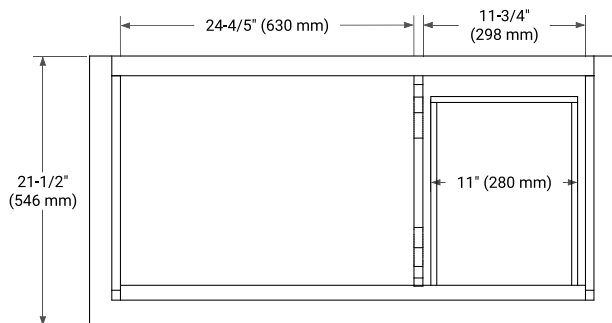

42" LEFT OFFSET CABINET

BASE CABINET DIMENSIONS

42" W x 21.5" D x 33.5" H

FEATURES

- Solid wood frame & plywood panels
- Dovetail drawers and joints
- Soft closing doors & drawers

HARDWARE FINISHES*

Brushed Nickel   Satin Brass   Matte Black   Polished Chrome

Hardware comes preinstalled with the illustrated option. Other finishes are available on our online store if you prefer a different one.

AVAILABLE COLORS

White   Grey

FRONT VIEW

SIDE VIEW

PLAN VIEW