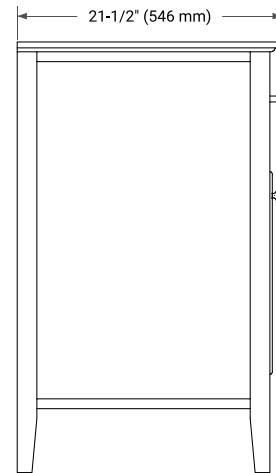

42" LEFT OFFSET CABINET

BASE CABINET DIMENSIONS

42" W x 21.5" D x 33.5" H

FEATURES

- Solid wood frame & plywood panels
- Dovetail drawers and joints
- Soft closing doors & drawers

HARDWARE FINISHES*

Brushed Nickel   Satin Brass   Matte Black   Polished Chrome

Hardware comes preinstalled with the illustrated option. Other finishes are available on our online store if you prefer a different one.

AVAILABLE COLORS

White   Grey

FRONT VIEW

SIDE VIEW

PLAN VIEW