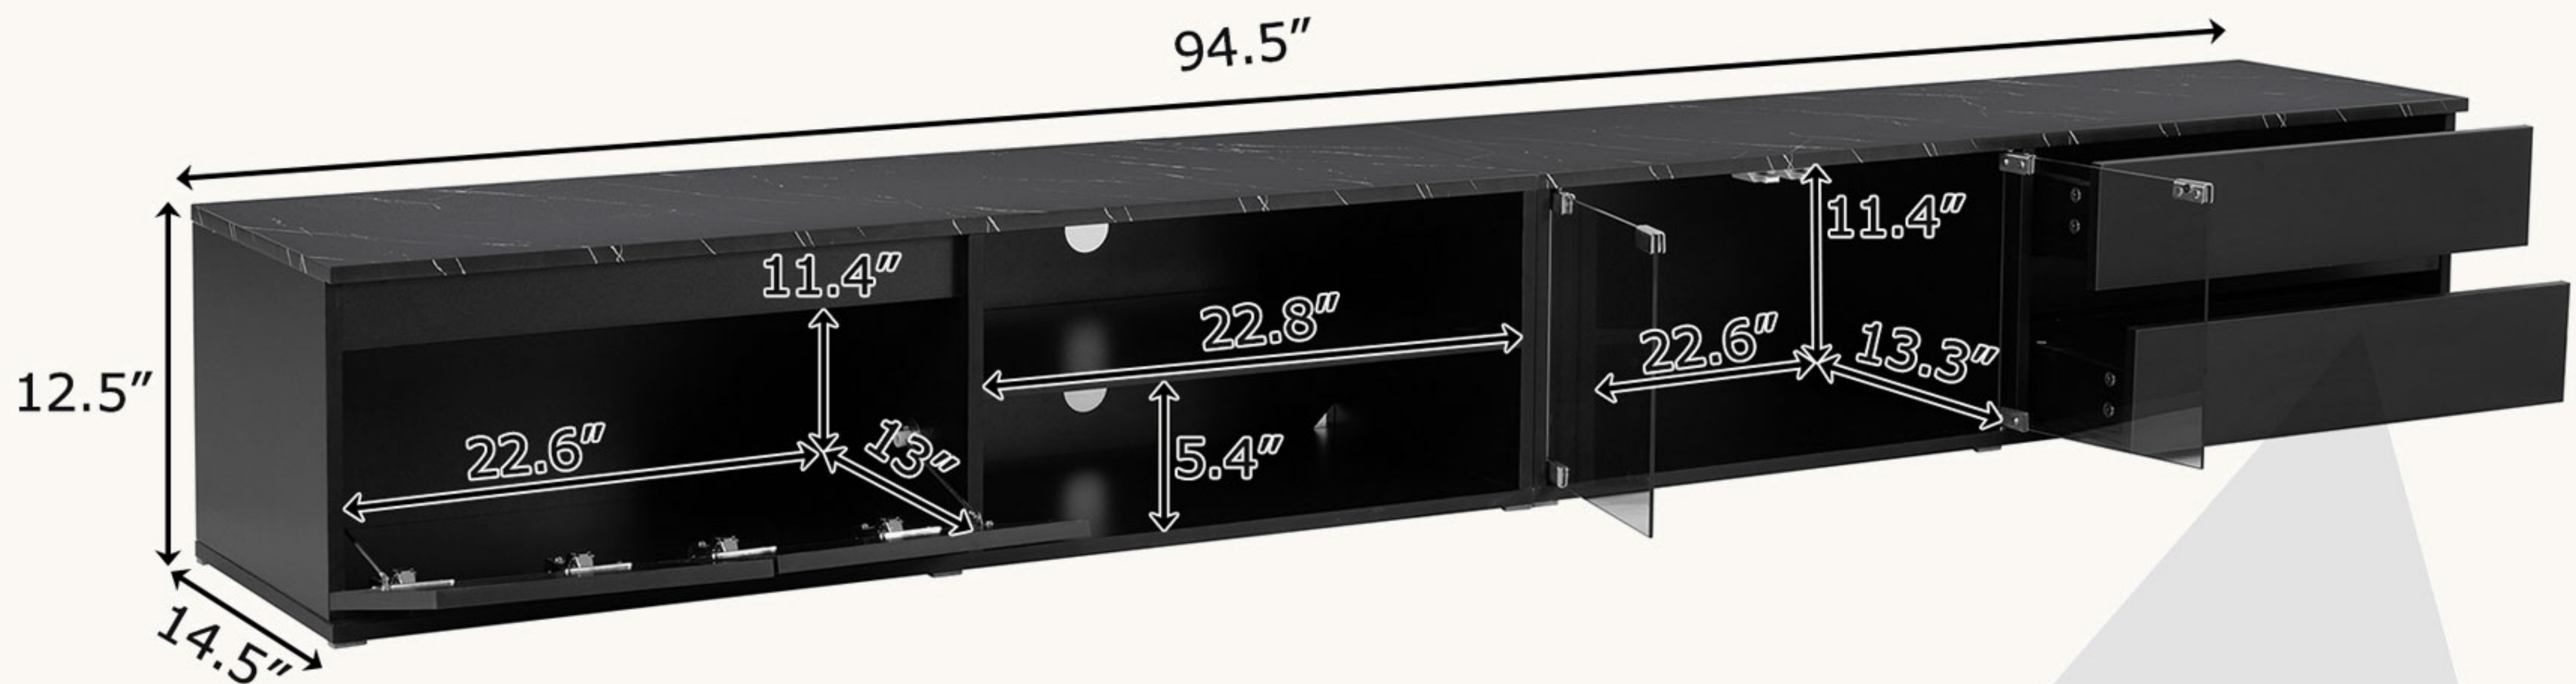

# Dimensional Details

## Product Dimensions

- Length (in.) :94.50
- Width (in.) :14.50
- Height (in.) :12.50
- Weight (lbs.):88.20

## Package Size

- Length (in.) :52.25
- Width (in.) :18.25
- Height (in.) :9.00
- Weight (lbs.):97.33