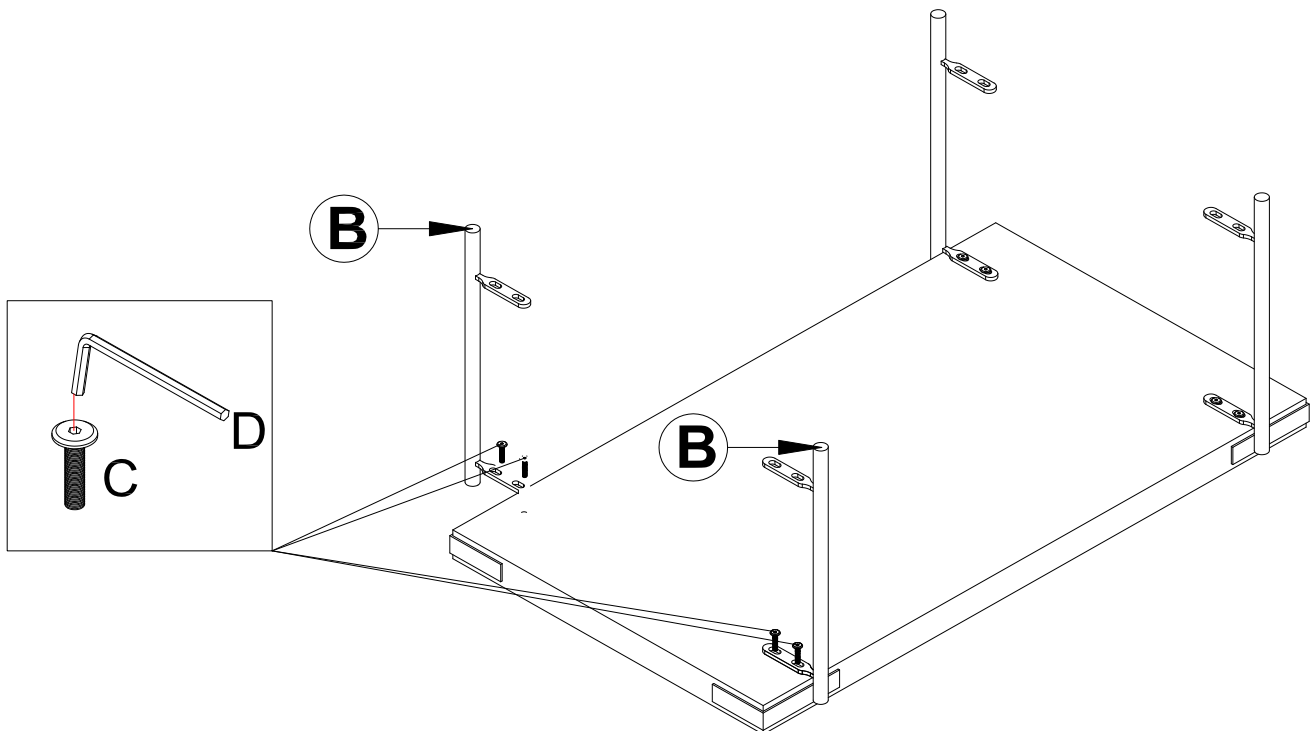

STEP 2

C 04
M6X15mm

D 01