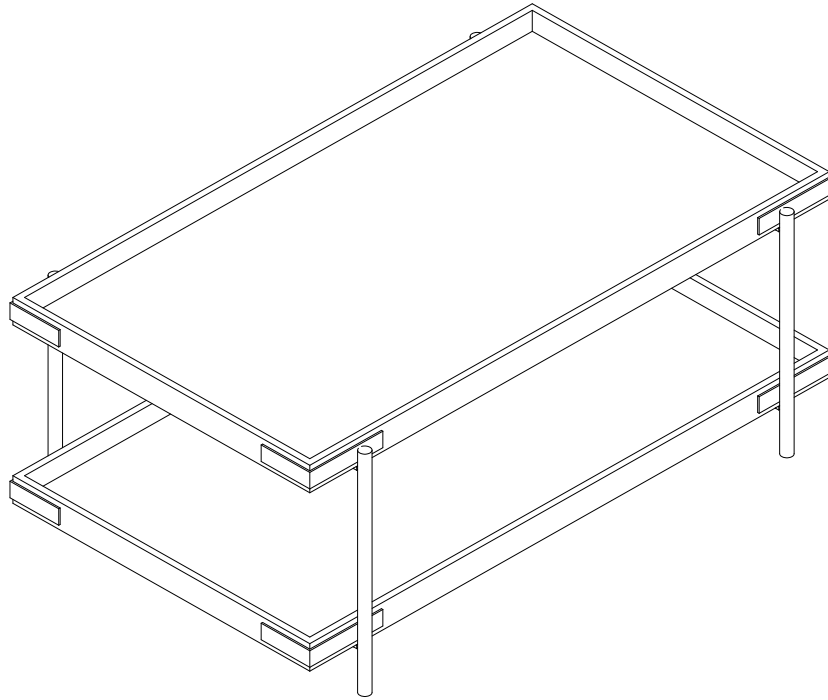

## 24"x42" COFFEE TABLE

. Use of power tool to assemble this product will invalidate any claim and damage this product making it unsafe!!!  
. Please assemble on a clean soft surface to avoid damage.

20 minutes

## Part List-24"x42" Coffee Table

**Identifying the hardware**-Identify the hardware using the illustrations below.