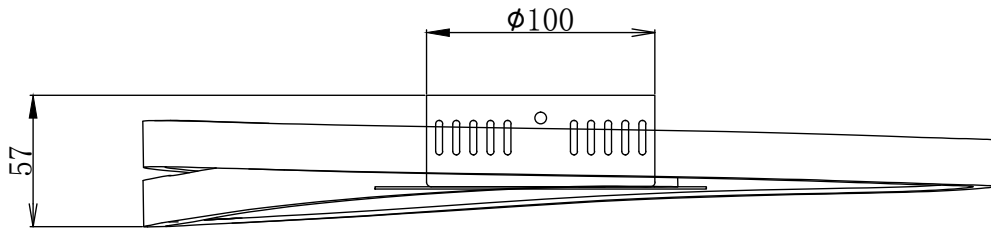

Polished Chrome LED Swirl Flush Fitting

CERTIFICATION