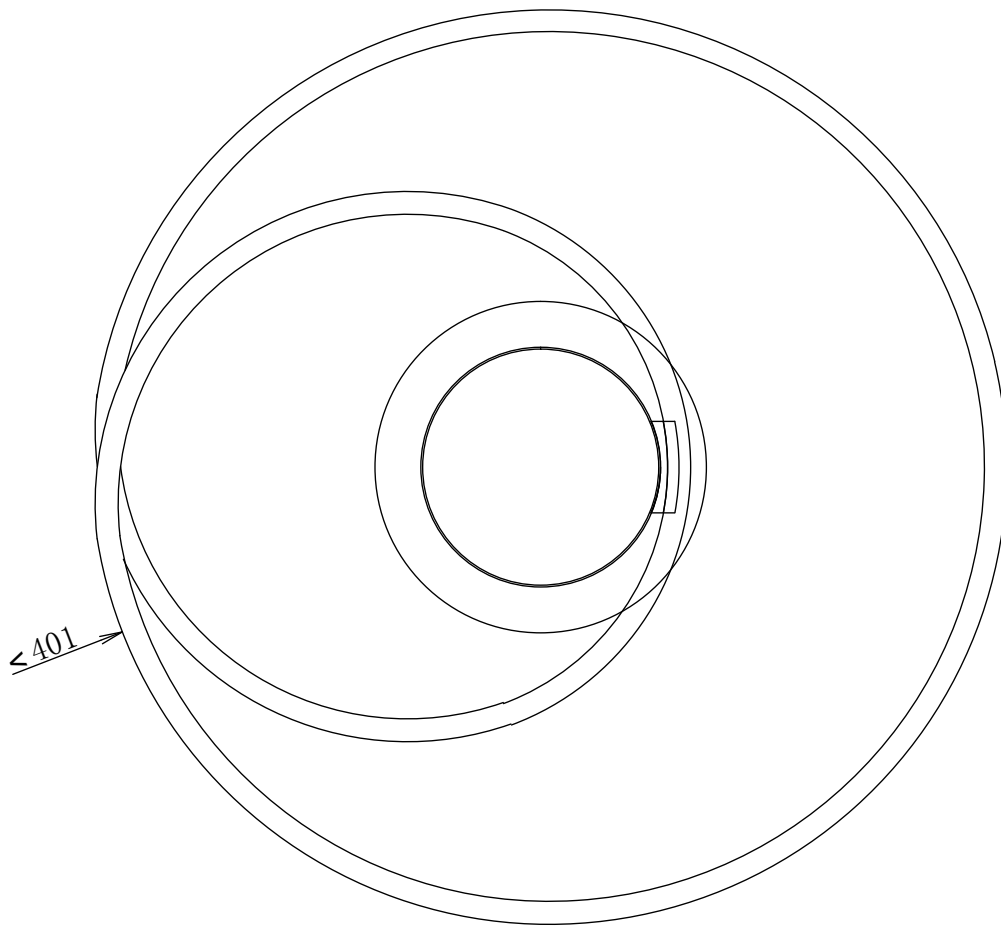

LIGHT SOURCE DATA

- 18W LED (included)
- Lamp direction - Downwards
- Lamp shape - LED
- Non-dimmable
- 3000K (Warm White)
- 1000 lm - 1999 lm
- 72.2Lm/W
- Energy class: A

DIMENSION DATA

- Height 57mm
- Diameter 401mm

- Weight .73kg

SPECIFICATION

- Manufacturer warranty for 2 years from date of purchase
- Polished chrome plate
- IP20
- Class I - Single Insulated, Earthed
- 240V
- Assembly required? No
- CE Marking, Energy Efficient, Energy Saving

CERTIFICATION

Polished Chrome LED Swirl Flush Fitting

CERTIFICATION