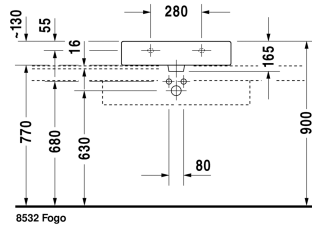

**Vero Washbasin ground # 045460..27 / 045460..28 / 045460..88 / 045460..25**

| < 23 5/8" Inch > |

Washbasin ground	Dimension	Weight	Order number
with faucet deck, hardware included, wall-mounted, cUPC listed, 23 5/8" Inch			
<b>Colors</b>			
00 White 08 Black			
<b>Variant</b>			
● with overflow	23 5/8" x 18 1/4" Inch	39.5 lb	045460..27
☒ with overflow	23 5/8" x 18 1/4" Inch	39.5 lb	045460..28
●●● with overflow	23 5/8" x 18 1/4" Inch	39.5 lb	045460..88
●●● with overflow	23 5/8" x 18 1/4" Inch	39.5 lb	045460..25
<b>Infobox</b>			
Washbasin is not ADA compliant in combination with pedestal, siphon cover or metal console			
Sanitary ceramics with the special WonderGliss surface finish will remain clean and attractive-looking for a long time to come. When ordering WonderGliss please add a "1" as eleventh digit to the model number.			
<b>Accessory for ceramics</b>			
Push button drain assembly for washbasins with overflow	2" Inch	0.8 lb	005052
Design Siphon		3.3 lb	005036
<b>Suitable products</b>			

*All drawings contain the necessary measurements which are subject to standard tolerances. They are stated in inch & mm and are non-binding. Exact measurements, in particular for customized installation scenarios, can only be taken from the finished ceramic piece.*