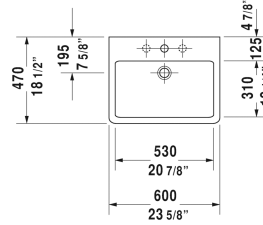

**Vero Washbasin ground # 045460..27 / 045460..28 / 045460..88 / 045460..25**

| < 23 5/8" Inch > |

Washbasin ground	Dimension	Weight	Order number
with faucet deck, hardware included, wall-mounted, cUPC listed, 23 5/8" Inch			
<b>Colors</b>			
00 White 08 Black			
<b>Variant</b>			
● with overflow	23 5/8" x 18 1/4" Inch	39.5 lb	045460..27
☒ with overflow	23 5/8" x 18 1/4" Inch	39.5 lb	045460..28
●●● with overflow	23 5/8" x 18 1/4" Inch	39.5 lb	045460..88
●●● with overflow	23 5/8" x 18 1/4" Inch	39.5 lb	045460..25
<b>Infobox</b>			
Washbasin is not ADA compliant in combination with pedestal, siphon cover or metal console			
Sanitary ceramics with the special WonderGliss surface finish will remain clean and attractive-looking for a long time to come. When ordering WonderGliss please add a "1" as eleventh digit to the model number.			
<b>Accessory for ceramics</b>			
Push button drain assembly for washbasins with overflow	2" Inch	0.8 lb	005052
Design Siphon		3.3 lb	005036
<b>Suitable products</b>			

*All drawings contain the necessary measurements which are subject to standard tolerances. They are stated in inch & mm and are non-binding. Exact measurements, in particular for customized installation scenarios, can only be taken from the finished ceramic piece.*