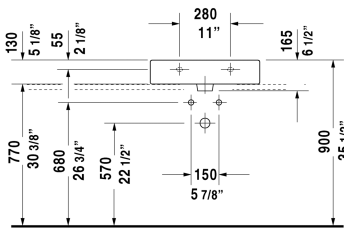

**Vero Washbasin ground # 045460..27 / 045460..28 / 045460..88 / 045460..25**

| < 23 5/8" Inch > |

Washbasin ground	Dimension	Weight	Order number
with faucet deck, hardware included, wall-mounted, cUPC listed, 23 5/8" Inch			
<b>Colors</b>			
00 White 08 Black			
<b>Variant</b>			
● with overflow	23 5/8" x 18 1/4" Inch	39.5 lb	045460..27
☒ with overflow	23 5/8" x 18 1/4" Inch	39.5 lb	045460..28
●●● with overflow	23 5/8" x 18 1/4" Inch	39.5 lb	045460..88
●●● with overflow	23 5/8" x 18 1/4" Inch	39.5 lb	045460..25
<b>Infobox</b>			
Washbasin is not ADA compliant in combination with pedestal, siphon cover or metal console			
Sanitary ceramics with the special WonderGliss surface finish will remain clean and attractive-looking for a long time to come. When ordering WonderGliss please add a "1" as eleventh digit to the model number.			
<b>Accessory for ceramics</b>			
Push button drain assembly for washbasins with overflow	2" Inch	0.8 lb	005052
Design Siphon		3.3 lb	005036
<b>Suitable products</b>			

*All drawings contain the necessary measurements which are subject to standard tolerances. They are stated in inch & mm and are non-binding. Exact measurements, in particular for customized installation scenarios, can only be taken from the finished ceramic piece.*