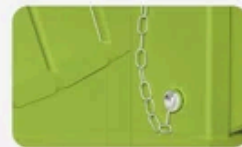

80%
EASY ASSEMBLED

5 STEPS **15** MINS

304 Stainless Steel

Effortless Folding

Pull out the chain for storage

Fixing bolt

Pull the bolt