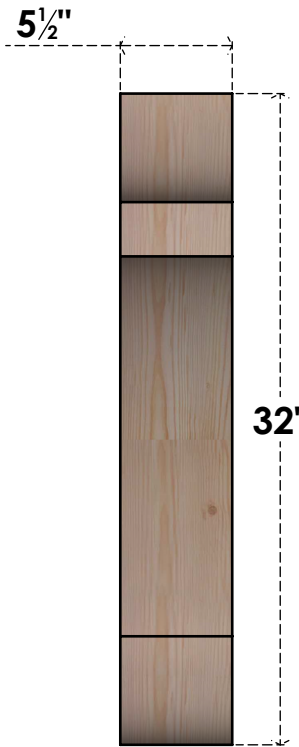

BRC06X28X32OLY00SDF

5 1/2"W X 28"D X 32"H OLYMPIC SMOOTH BRACE, DOUGLAS FIR

SIDE

FRONT

EKENA MILLWORK
 2300 WEST MAIN ST.
 CLARKSVILLE, TX 75426
 TOLL FREE: 866-607-0453
 WWW.EKENAMILLWORK.COM

NOTES

1. INSTALLATION TO BE COMPLETED IN ACCORDANCE WITH MANUFACTURER'S SPECIFICATIONS.
2. DRAWING MAY NOT BE TO SCALE
3. THIS DRAWING IS INTENDED FOR DESIGN AND PLANNING PURPOSES ONLY.
4. ALL INFORMATION CONTAINED HEREIN WAS CURRENT AT THE TIME OF DEVELOPMENT BUT MUST BE REVIEWED AND APPROVED BY THE PRODUCT MANUFACTURER TO BE CONSIDERED ACCURATE.
5. PRODUCTS ARE NOT KILN DRIED. THIS ITEM IS UNIQUE AND WILL CONTAIN THE NATURAL VARIATIONS THAT THE WOOD SPECIES OFFERS. THIS MAY RESULT IN VARIATIONS UP TO 1/4"