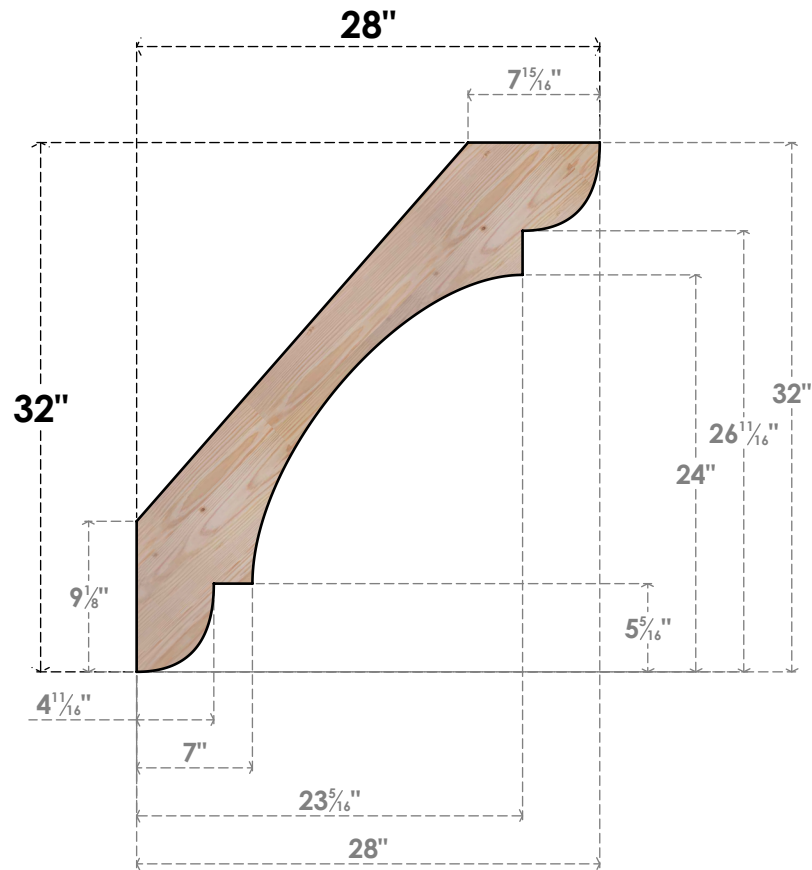

BRC06X28X32OLY00SDF

5 1/2"W X 28"D X 32"H OLYMPIC SMOOTH BRACE, DOUGLAS FIR

SIDE

FRONT

EKENA MILLWORK
 2300 WEST MAIN ST.
 CLARKSVILLE, TX 75426
 TOLL FREE: 866-607-0453
 WWW.EKENAMILLWORK.COM

NOTES

1. INSTALLATION TO BE COMPLETED IN ACCORDANCE WITH MANUFACTURER'S SPECIFICATIONS.
2. DRAWING MAY NOT BE TO SCALE
3. THIS DRAWING IS INTENDED FOR DESIGN AND PLANNING PURPOSES ONLY.
4. ALL INFORMATION CONTAINED HEREIN WAS CURRENT AT THE TIME OF DEVELOPMENT BUT MUST BE REVIEWED AND APPROVED BY THE PRODUCT MANUFACTURER TO BE CONSIDERED ACCURATE.
5. PRODUCTS ARE NOT KILN DRIED. THIS ITEM IS UNIQUE AND WILL CONTAIN THE NATURAL VARIATIONS THAT THE WOOD SPECIES OFFERS. THIS MAY RESULT IN VARIATIONS UP TO 1/4"