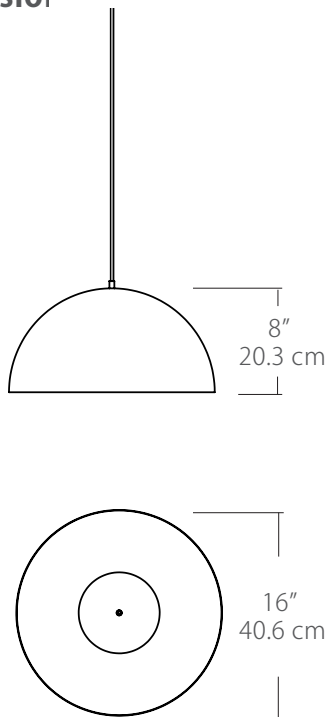

## Description

Subtle, arching geometric forms with color and scale.  
Quality illumination delivered via screw-in bulb.

## Specifications

- Cable Length: 144", for longer lengths consult factory
- Fixture Weight: 5.2 lb. (2.36 kg)

## Dimensions

## ORDERING GUIDE

Category	Series	Diffuser	Size	Finish	Color Temp.	Wattage	Mounting	Length
<b>SP</b>	<b>DOM</b>	<b>SO</b>	<b>16</b>		<b>NAK</b>	<b>E26</b>	<b>SP5</b>	
SP Small Pendant	DOM Domos	SO E26 Socket (bulb not included)	16 16" Diameter	WG White w/ Gold Interior BG Black w/ Gold Interior SW Satin Nickel w/ White Interior	NAK (not applicable)	E26 (E26 screw-in socket) Bulb not included 75 W maximum/ incandescent bulb, 23 W maximum listed LED Bulb	SP5 5" Canopy no driver	144 144" cable length) Change length for custom cable length in inches 144" Standard