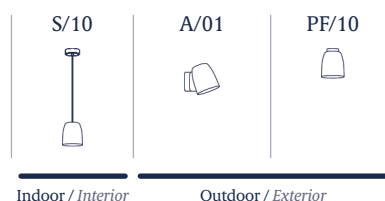

Family / Familia: Nut

bover
barcelona lights

1251 Collier Road,
Suite C
Atlanta, GA 30518
United States

T. +1 (404) 924 2342
info@boverusa.com
www.boverusa.com