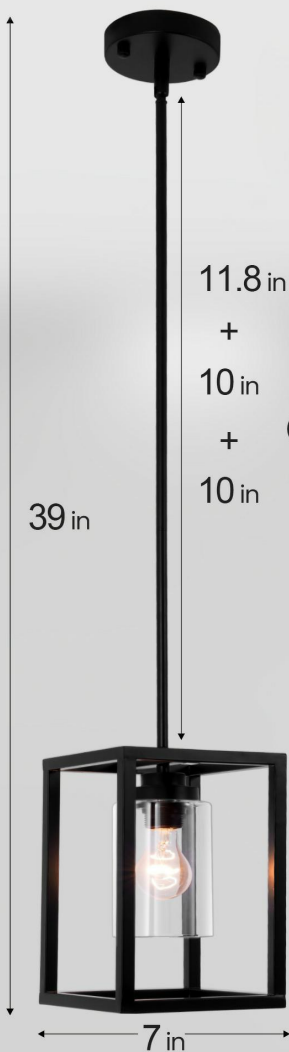

Product Information

Short Downrod

E26 *light head* **x1**
A17 **light bulb**
(Bulb Not Included)

Downrods
x 3
(Adjustable)

11.8 in
+
10 in
+
10 in

39 in

Lampshades* 1

10 in

7 in

7 in