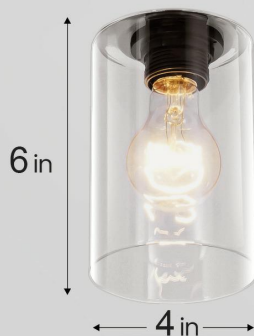

Product Information

Short Downrod

E26 *light head* **x1**
A17 **light bulb**
(Bulb Not Included)

Downrods
x 3
(Adjustable)

11.8 in
+
10 in
+
10 in

39 in

Lampshades* 1

10 in

7 in

7 in