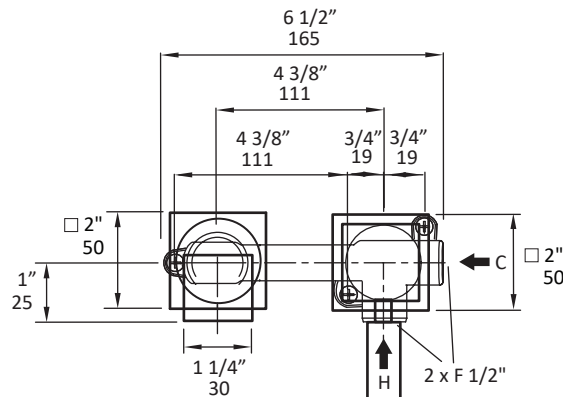

Features:

- ceramic disk cartridge
- complements the Kubista Collection
- NO EXTENSIONS AVAILABLE