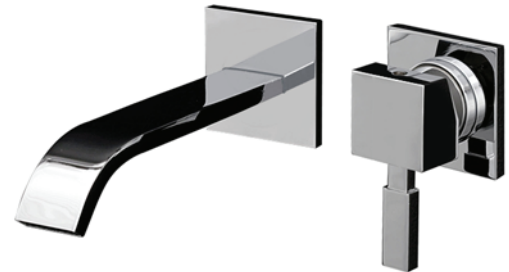

## Specifications:

<b>Installation:</b>	wall mount, single lever
<b>Exterior Dimensions:</b>	H: 4" SPOUT: 7 3/8"
<b>Material:</b>	solid brass construction
<b>Water use:</b>	1.2 GPM
<b>Pop-up:</b>	N/A
<b>Finishes:</b>	CR - polished chrome NI - brushed nickel
<b>Cutout Size:</b>	Ø 1 1/2" handle, Ø 1 3/4" spout
<b>Accessories included:</b>	- Rough-in # 1414.1-ROUGH - Trim # 1414.1-A - Drain #7100-16OF European click-clack drain

## Features:

- ceramic disk cartridge
- complements the Kubista Collection
- NO EXTENSIONS AVAILABLE