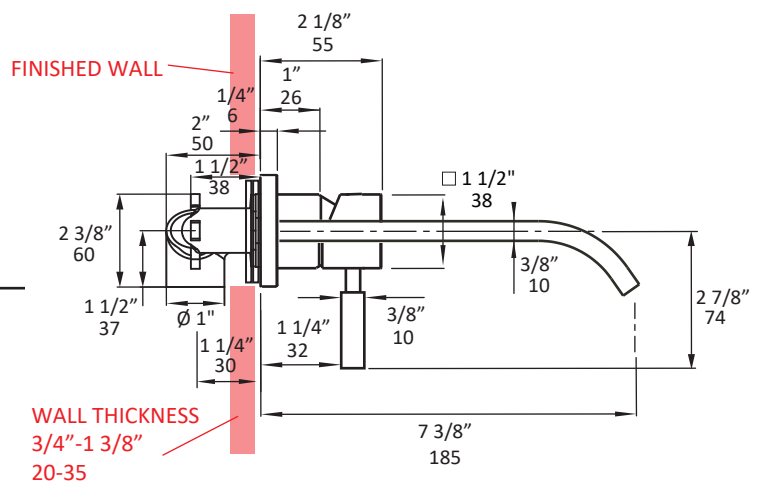

## Specifications:

<b>Installation:</b>	wall mount, single lever
<b>Exterior Dimensions:</b>	H: 4" SPOUT: 7 3/8"
<b>Material:</b>	solid brass construction
<b>Water use:</b>	1.2 GPM
<b>Pop-up:</b>	N/A
<b>Finishes:</b>	CR - polished chrome NI - brushed nickel
<b>Cutout Size:</b>	Ø 1 1/2" handle, Ø 1 3/4" spout
<b>Accessories included:</b>	- Rough-in # 1414.1-ROUGH - Trim # 1414.1-A - Drain #7100-16OF European click-clack drain

LACAVA reserves the right to revise any dimension or information on this sheet without notice. Dimensions are nominal and may vary within an industry accepted tolerance of 1/4". Drawings provided herein are meant to give the user an idea of the product and are not made to scale. Location of plumbing is meant for reference, your specific application may vary.