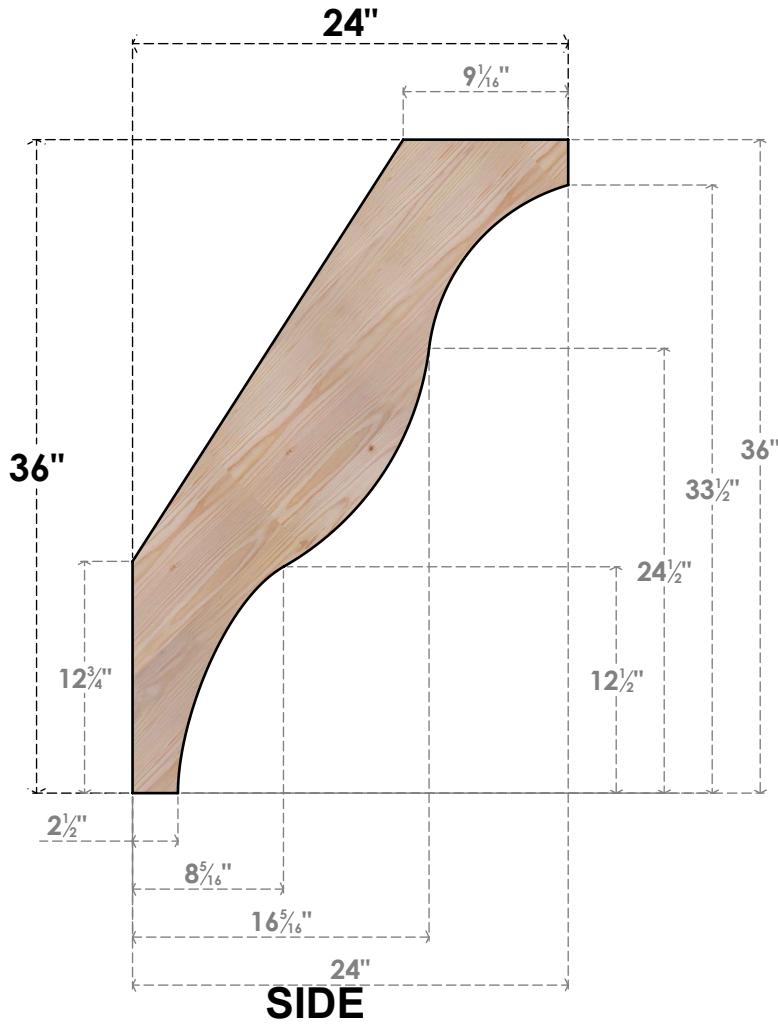

BRC04X24X36FST00SDF

3 1/2"W X 24"D X 36"H FUNSTON SMOOTH BRACE, DOUGLAS FIR

EKENA MILLWORK
 2300 WEST MAIN ST.
 CLARKSVILLE, TX 75426
 TOLL FREE: 866-607-0453
 WWW.EKENAMILLWORK.COM

NOTES

1. INSTALLATION TO BE COMPLETED IN ACCORDANCE WITH MANUFACTURER'S SPECIFICATIONS.
2. DRAWING MAY NOT BE TO SCALE
3. THIS DRAWING IS INTENDED FOR DESIGN AND PLANNING PURPOSES ONLY.
4. ALL INFORMATION CONTAINED HEREIN WAS CURRENT AT THE TIME OF DEVELOPMENT BUT MUST BE REVIEWED AND APPROVED BY THE PRODUCT MANUFACTURER TO BE CONSIDERED ACCURATE.
5. PRODUCTS ARE NOT KILN DRIED. THIS ITEM IS UNIQUE AND WILL CONTAIN THE NATURAL VARIATIONS THAT THE WOOD SPECIES OFFERS. THIS MAY RESULT IN VARIATIONS UP TO 1/4"