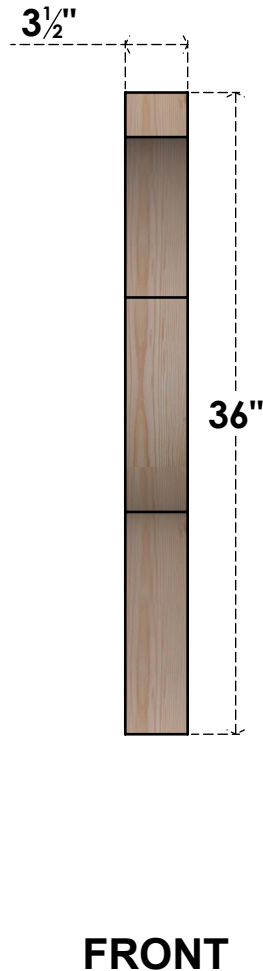

BRC04X24X36FST00SDF

3 1/2"W X 24"D X 36"H FUNSTON SMOOTH BRACE, DOUGLAS FIR

EKENA MILLWORK
 2300 WEST MAIN ST.
 CLARKSVILLE, TX 75426
 TOLL FREE: 866-607-0453
 WWW.EKENAMILLWORK.COM

NOTES

1. INSTALLATION TO BE COMPLETED IN ACCORDANCE WITH MANUFACTURER'S SPECIFICATIONS.
2. DRAWING MAY NOT BE TO SCALE
3. THIS DRAWING IS INTENDED FOR DESIGN AND PLANNING PURPOSES ONLY.
4. ALL INFORMATION CONTAINED HEREIN WAS CURRENT AT THE TIME OF DEVELOPMENT BUT MUST BE REVIEWED AND APPROVED BY THE PRODUCT MANUFACTURER TO BE CONSIDERED ACCURATE.
5. PRODUCTS ARE NOT KILN DRIED. THIS ITEM IS UNIQUE AND WILL CONTAIN THE NATURAL VARIATIONS THAT THE WOOD SPECIES OFFERS. THIS MAY RESULT IN VARIATIONS UP TO 1/4"