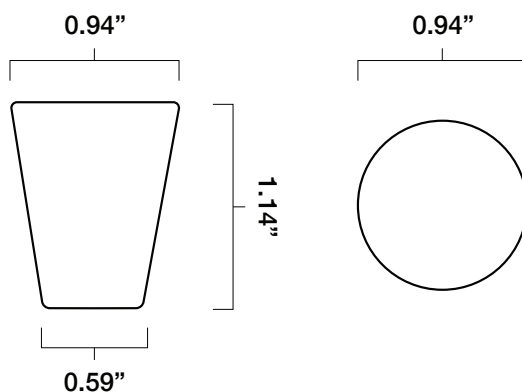

MARBLE CONE KNOB

Tech Spec

FINISH	SKU	ALSO INCLUDED
Black Marble Carrara Marble Travertine Calacatta Viola	MC09-BM MC09-CA MC09-TR MC09-VI	(1) Mounting screw

CARE INSTRUCTIONS:

Gentle is key. Clean your hardware with a soft, damp cloth, and wipe completely dry. Do not leave any water or soap residue on your product. Never use any chemicals or harsh over-the-counter cleaners, as these will strip the finish and void your warranty.