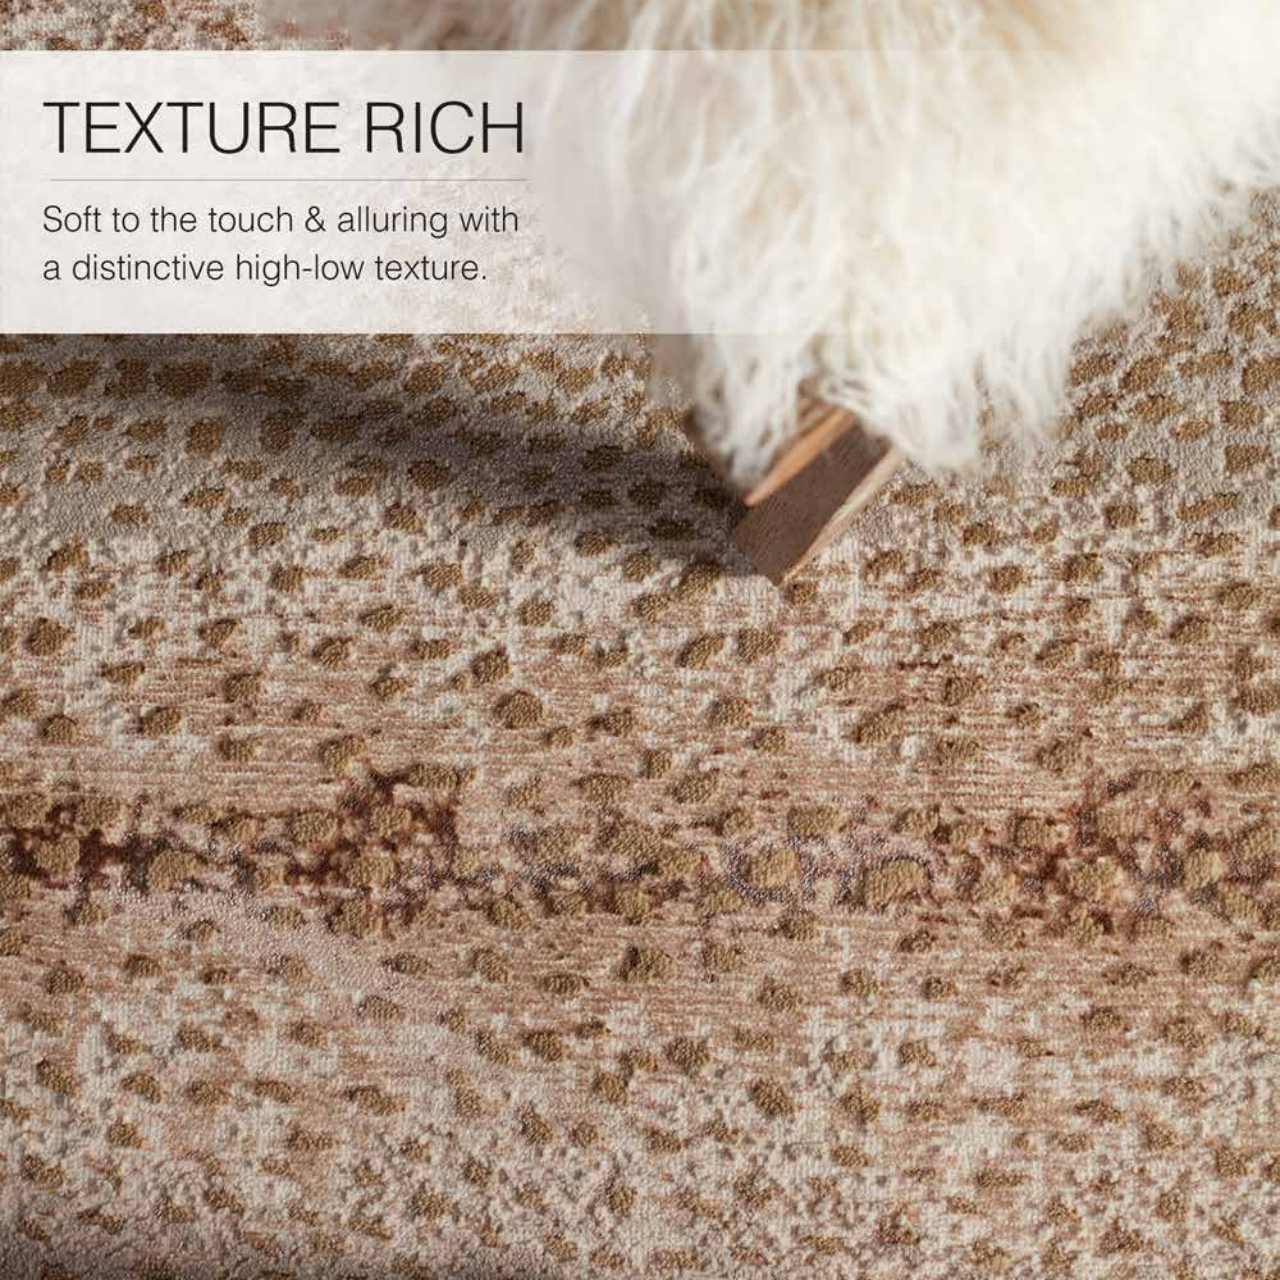

ANIMAL PATTERN RUG

TAUPE & GOLD

Kid & Pet
Friendly

Power
Loomed

High- Low
Profile

Easy
Care

CONTEMPORARY GLAMOUR

This power-loomed rug features animal print, paired with stain-resistant polypropylene for a show-stopping, yet surprisingly versatile appeal.

TEXTURE RICH

Soft to the touch & alluring with a distinctive high-low texture.

RUG MAINTAINANCE

Blot stains immediately and clean using a mild soap mixed with equal parts white vinegar and water. Vacuum regularly with beater bar off.

STYLISH ACCENT

To ensure a perfect match, the color scheme includes the following colors:

FIBER AT A GLANCE

Rug Material	Texture	Durability	Moisture Resistance	Stain Resistance	Minimal Shedding	Sustainable
Wool	Medium	High	✓	✓	×	✓
Cotton	Soft	Average	×	×	✓	✓
Acrylic	Soft	Average	×	×	✓	×
Silk	Soft	Low/Average	×	×	✓	✓
Viscose/Rayon	Soft	Low	×	×	×	×
Jute/Sisal/Hemp	Course	Average	×	×	×	✓
Polypropylene/ Polyester/PET	Medium/Soft	High	✓	✓	✓	×

ANIMAL PATTERN RUG BLEND:

65% Polyester

35% Polypropylene