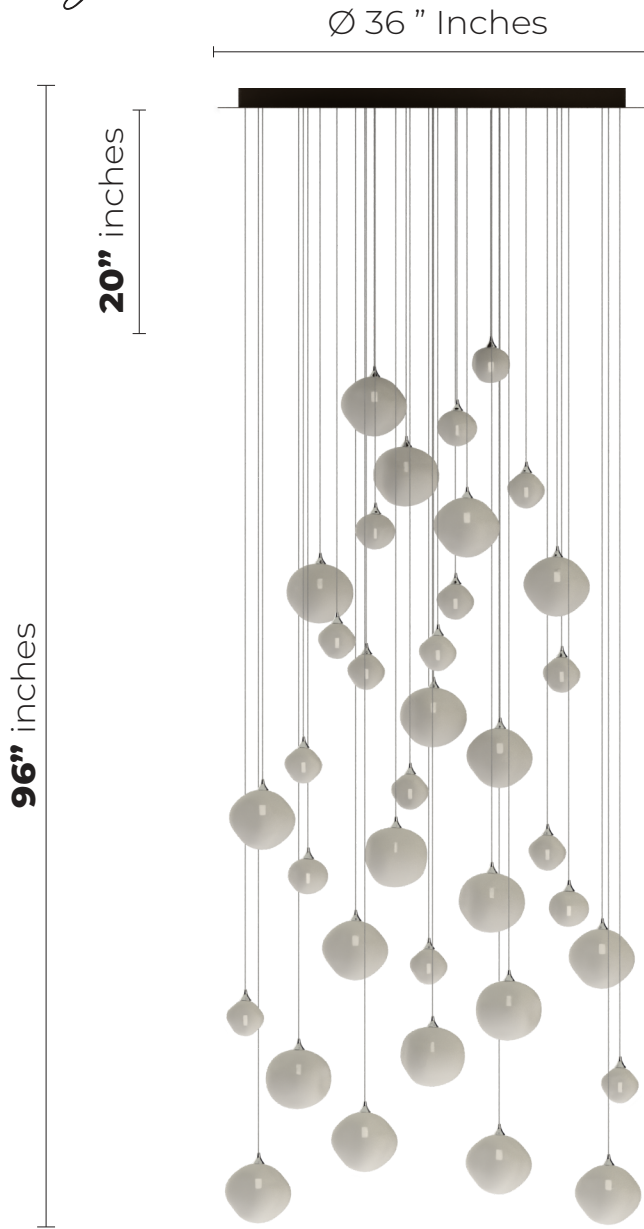

GALILEE *Lighting*

VOYAGE

36 LIGHTS
96" Height

Specs

36" Round Canopy