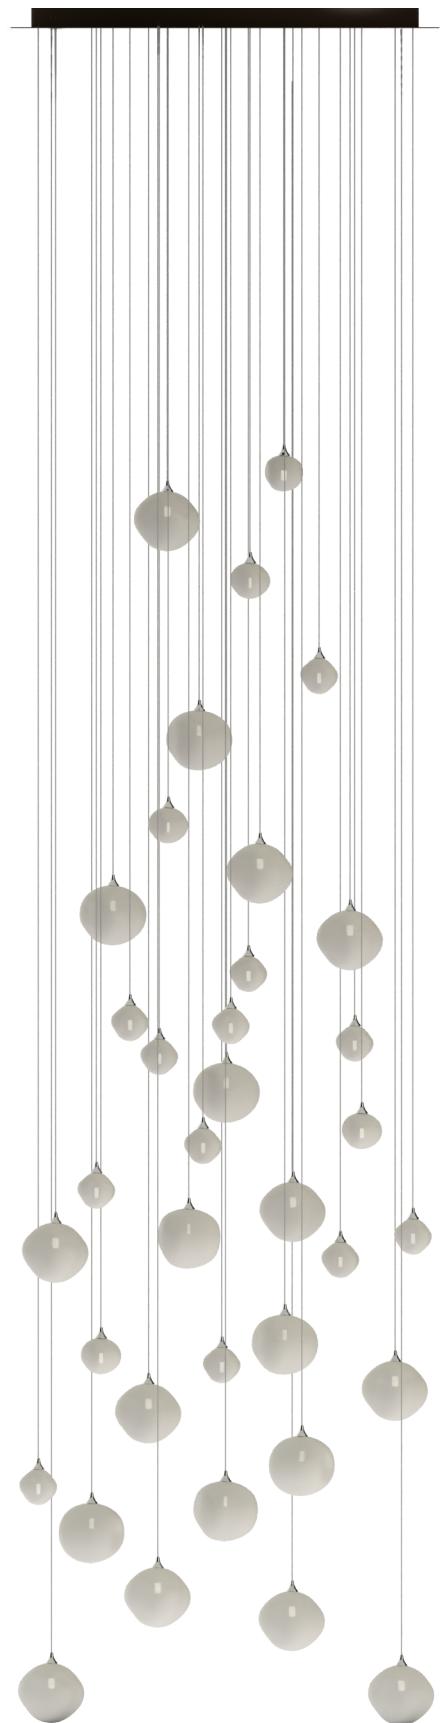

## VOYAGE

36 LIGHTS  
**144"** Height

### Specs

36" Round Canopy

Ø 36 " Inches

36" inches

144" inches

PENDANT QTY	SIZE	COLOR
18	3"	Frosted White
18	5"	Frosted White

H- 3" | 7.6 cm

H- 5" | 12.7 cm

## **VOYAGE**

36 LIGHTS  
**120" Height**

## **VOYAGE**

36 LIGHTS  
**96" Height**