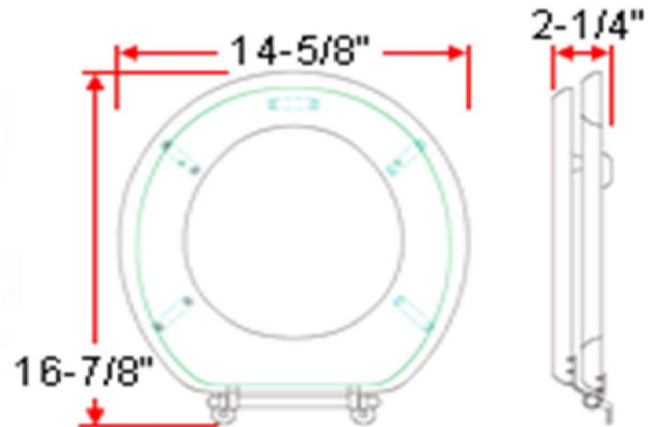

Dalton Round Toilet Seat  
Honey Oak

**SPECIFICATIONS**

MATERIAL CONSTRUCTION:	Oak Wood
PVD FINISH:	N/A
ASSEMBLY REQUIRED:	No
TOOLS NEEDED FOR INSTALLATION:	Screwdriver
ASSEMBLED DIMENSIONS:	2.25" H x 14.6" L x 16.9" D
ASSEMBLED WEIGHT:	N/A
MIN. LENGTH:	N/A
MAX LENGTH:	N/A
SCREWS INCLUDED:	Yes
DRYWALL ANCHORS INCLUDED:	No
CENTER TO CENTER:	N/A