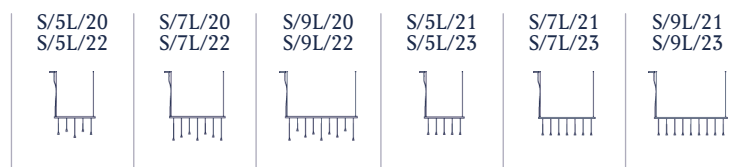

Family / Familia: Skybell Linear

bover
barcelona lights

1251 Collier Road,
Suite C
Atlanta, GA 30518
United States

T. +1 (404) 924 2342
info@boverusa.com
www.boverusa.com