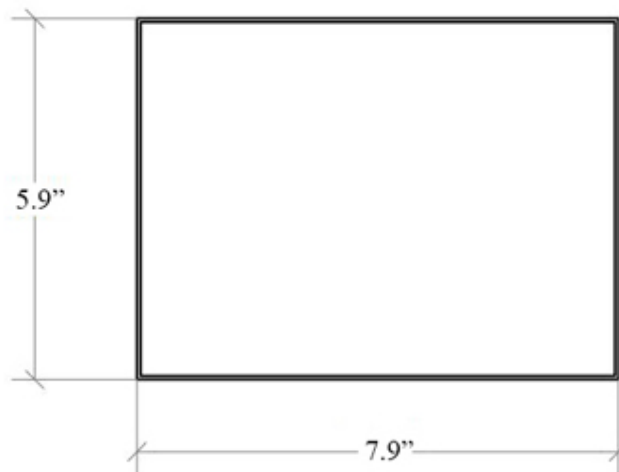

Product Specs Sheets

Collection
Saon

Model |
Saon 44281

Dimensions Metric

1 inch = 2.54 cm
1 inch = 25.4 mm

WS[®]
BATH
COLLECTIONS

1051 Lea Drive - Collegeville, PA 19426
Tel. 215 513 9400 - Fax 610 831 0215