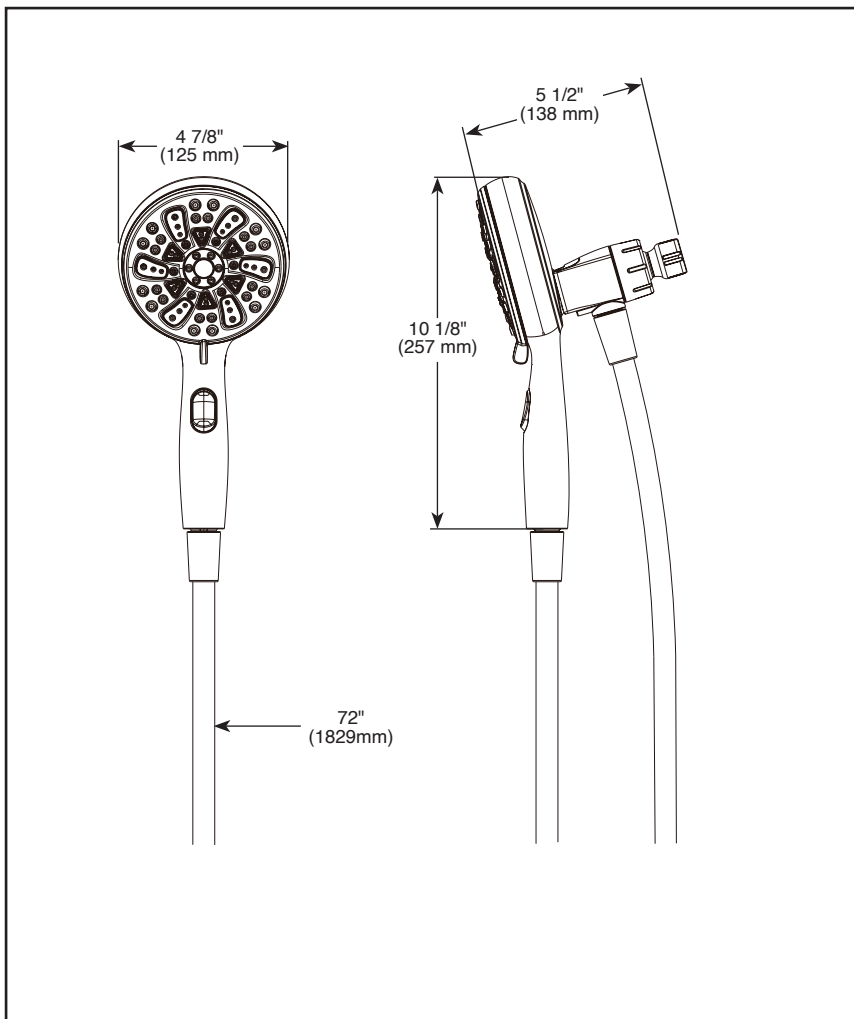

see what Delta can do™

SUREDOCK® MAGNETIC HAND SHOWER

■ 6-Spray Setting Hand Shower

FEATURES:

- Touch-Clean® Spray Holes
- MagnaTite® Docking

STANDARD SPECIFICATIONS:

- Max flow rate 1.75 gpm @ 80 psi, 6.6 L/min @ 550 kPa
- Hand shower with six spray settings - pause is a non-positive shut-off
- Push-button activates pause
- Easy-turn dial to change hand shower sprays.
- Fits standard 1/2"-14 NPT pipe fitting
- SureDock® Magnetic allows for easy and secure docking for hands-free showering
- 72" (1829 mm) metal hose.
- 72" (1829 mm) UltraFlex® hose (BL finish only)
- 6 Spray settings include: Full Body Spray, Full Spray with Massage, Massaging Spray, Shampoo Rinsing Spray, Shampoo Rinsing Spray with Massage, and Pause

▲ Designate proper finish suffix

COMPLIES WITH:

- ASME A112.18.1 / CSA B125.1
- EPA WaterSense®

Delta Faucet Company reserves the right (1) to make changes in specifications and materials, and (2) to change or discontinue models, both without notice or obligation. Dimensions are for reference only. See current full-line price book or www.deltafaucet.com for finish options and product availability.