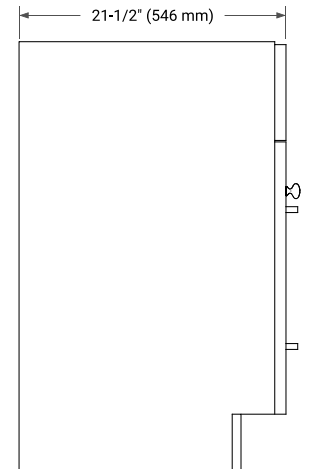

66" SINGLE SINK BASE CABINET

BASE CABINET DIMENSIONS

66" W x 21.5" D x 34.5" H

FEATURES

- Solid wood frame & plywood panels
- Dovetail drawers and joints
- Soft closing doors & drawers

HARDWARE FINISHES*

Brushed Nickel Satin Brass Matte Black Polished Chrome

PLAN VIEW