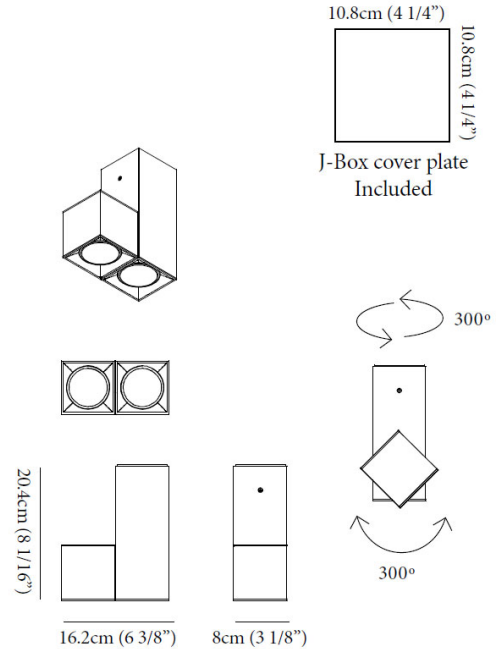

Date: _____ Project: _____

Fixture Type: _____ Specifier/Rep: _____

J-Box cover plate
Included

Certified by Standards
us CSA certified, listed to UL & CSA Standards

Exact Measurements: Metric

Model:	D9-2204
Installation:	Surface - Ceiling
Delivered Lumen:	2x250lm
Fixture Finish:	White
Lamp Base:	GU10
Lamp Type:	LED/MR16 Halogen (lamps not included)
Number Of Lamps:	2
Max Wattage Per Lamp:	5W/75W
Total Wattage:	10W/150W
Input Voltage:	120Vac
IP Rating:	IP20
Width:	8cm / 3 1/8"
Length:	16.2cm / 6 1/4"
Height:	20.3cm / 8"
Weight:	3.6 lbs / 1.63 kg
Adjustable Spot:	Rotational 300°; Tilt 300°

Additional Details

Available Sizes and / or Lamping

- Dau Spot - Ceiling - [D9-2014] -- 11cm / 4 5/16" x 11cm / 4 5/16" - 1x5W/75W - LED/MR16 Halogen - Brushed (Satin) Aluminum
- Dau Spot - Ceiling - [D9-2016] -- 30.5cm / 12" x 10.8cm / 4 1/4" - 2x5W/75W - LED/MR16 Halogen - Brushed (Satin) Aluminum
- Dau Spot - Ceiling - [D9-2017] -- 52cm / 20 1/2" x 10.8cm / 4 1/4" - 3x5W/75W - LED/MR16 Halogen - Brushed (Satin) Aluminum
- Dau Spot - Ceiling - [D9-2018] -- 75cm / 29 1/2" x 10.8cm / 4 1/4" - 4x5W/75W - LED/MR16 Halogen - Brushed (Satin) Aluminum
- Dau Spot - Ceiling / Wall - [D9-2019] -- 7.3cm / 2 7/8" - 1x5W/50W - LED/MR16 Halogen - Brushed Aluminum
- Dau Spot - Ceiling - [D9-2020] -- 30cm / 11 3/4" x 30cm / 11 3/4" - 4x5W/75W - LED/MR16 Halogen - Brushed (Satin) Aluminum