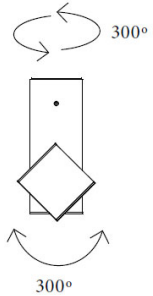

Certified by Standards
us CSA certified, listed to UL & CSA Standards

Exact Measurements: Metric

Model:	D9-2204
Installation:	Surface - Ceiling
Delivered Lumen:	2x250lm
Fixture Finish:	White
Lamp Base:	GU10
Lamp Type:	LED/MR16 Halogen (lamps not included)
Number Of Lamps:	2
Max Wattage Per Lamp:	5W/75W
Total Wattage:	10W/150W
Input Voltage:	120Vac
IP Rating:	IP20
Width:	8cm / 3 1/8"
Length:	16.2cm / 6 1/4"
Height:	20.3cm / 8"
Weight:	3.6 lbs / 1.63 kg
Adjustable Spot:	Rotational 300°; Tilt 300°

Additional Details

Available Sizes and / or Lamping

- Dau Spot - Ceiling - [D9-2014] -- 11cm / 4 5/16" x 11cm / 4 5/16" - 1x5W/75W - LED/MR16 Halogen - Brushed (Satin) Aluminum
- Dau Spot - Ceiling - [D9-2016] -- 30.5cm / 12" x 10.8cm / 4 1/4" - 2x5W/75W - LED/MR16 Halogen - Brushed (Satin) Aluminum
- Dau Spot - Ceiling - [D9-2017] -- 52cm / 20 1/2" x 10.8cm / 4 1/4" - 3x5W/75W - LED/MR16 Halogen - Brushed (Satin) Aluminum
- Dau Spot - Ceiling - [D9-2018] -- 75cm / 29 1/2" x 10.8cm / 4 1/4" - 4x5W/75W - LED/MR16 Halogen - Brushed (Satin) Aluminum
- Dau Spot - Ceiling / Wall - [D9-2019] -- 7.3cm / 2 7/8" - 1x5W/50W - LED/MR16 Halogen - Brushed Aluminum
- Dau Spot - Ceiling - [D9-2020] -- 30cm / 11 3/4" x 30cm / 11 3/4" - 4x5W/75W - LED/MR16 Halogen - Brushed (Satin) Aluminum