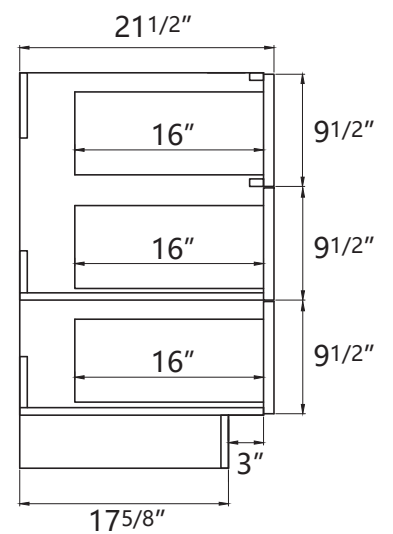

☎ 213 675 2021

✉ support@trendytotesinc.com

📍 162 Atlantic St, Pomona, CA 91768

DIMENSION DETAILS

BATHROOM VANITY

MODEL O-SBE-48LG Y

✉ support@trendytotesinc.com

☎ 213 675 2021

PRODUCT
INSTRUCTION
VIDEO

VANITY SIZE

Front View

Side View