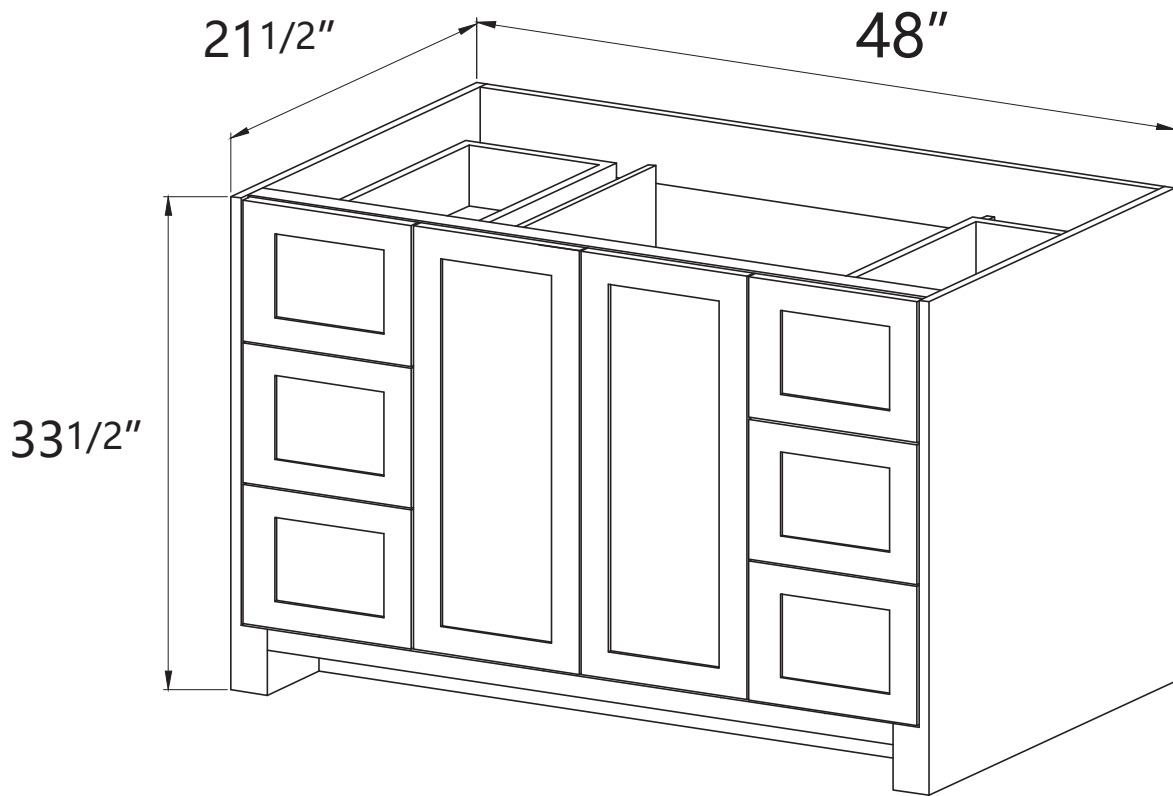

☎ 213 675 2021

✉ support@trendytotesinc.com

📍 162 Atlantic St, Pomona, CA 91768

DIMENSION DETAILS

BATHROOM VANITY

MODEL O-SBE-48LG Y

✉ support@trendytotesinc.com

☎ 213 675 2021

PRODUCT
INSTRUCTION
VIDEO

VANITY SIZE

Front View

Side View