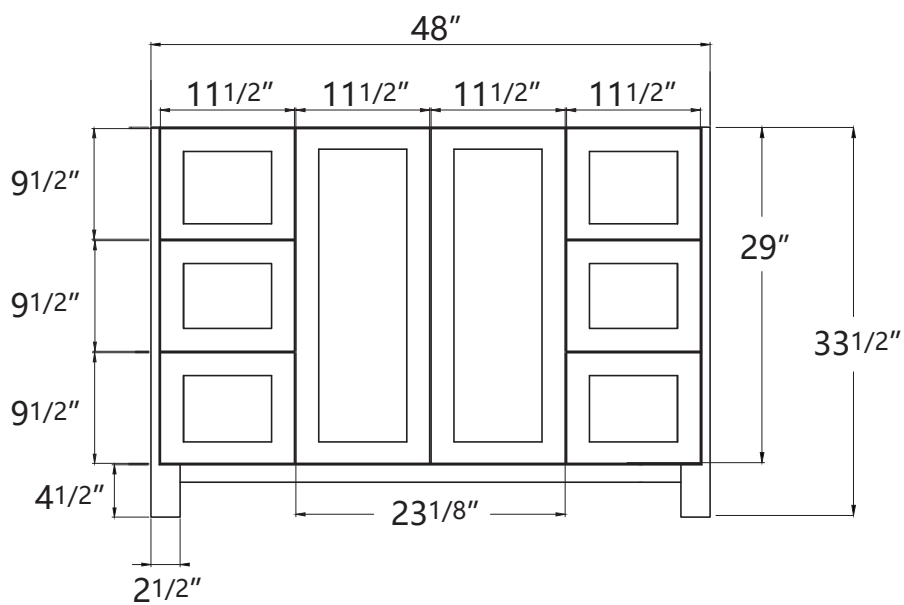

☎ 213 675 2021

✉ support@trendytotesinc.com

📍 162 Atlantic St, Pomona, CA 91768

DIMENSION DETAILS

BATHROOM VANITY

MODEL O-SBE-48LG Y

✉ support@trendytotesinc.com

☎ 213 675 2021

PRODUCT
INSTRUCTION
VIDEO

VANITY SIZE

Front View

Side View