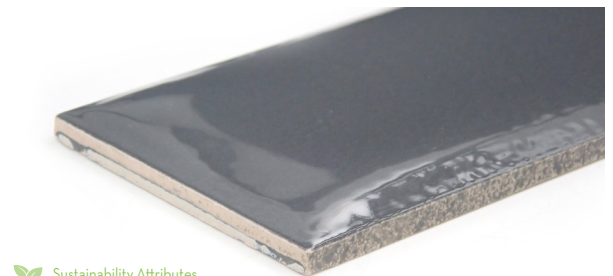

Gray

Navy Peak

Navy

Black Peak

Black

Both Patterns Available in Matte & Gloss Finish.

Sizes					
	3"x12" Peak 2.95"x11.81"	3"x12" 2.95"x11.81"			
Thickness	9.5mm	9.5mm			
Grout Joint Recommendation	Check Website	Check Website			
Testing	Breaking Strength C648	Chemical Resistance C650	Water Absorption C373	Scratch Hardness MOHS	Shade Variation Rating
Results*	Check Website	Check Website	Check Website	Check Website	V1