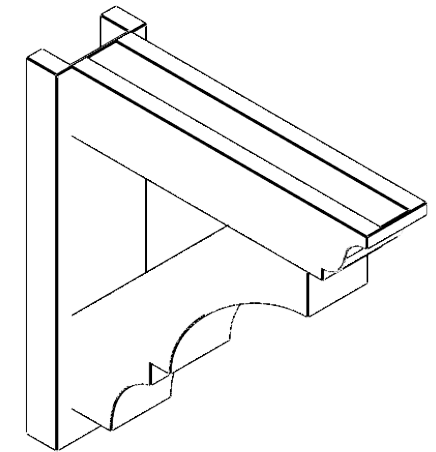

**ITEM NUMBER: OUTUROC040X060X22000X22000X040X020X040BOA04RCPR**

4"W TOP X 6"W BACK X 22"D X 22"H X 4"T TOP X 2"T BACK TIMBERTHANE ROUGH CEDAR BALBOA FAUX WOOD OPEN OUTLOOKER, TRADITIONAL TOP AND BLOCK BACK, 4"W CLOSED BRACE, PRIMED TAN

**ISOMETRIC**

EKENA MILLWORK  
2300 WEST MAIN ST.  
CLARKSVILLE, TX 75426  
TOLL FREE: 866-607-0453  
WWW.EKENAMILLWORK.COM

**NOTES**

1. INSTALLATION TO BE COMPLETED IN ACCORDANCE WITH MANUFACTURER'S SPECIFICATIONS.
2. DRAWING MAY NOT BE TO SCALE
3. THIS DRAWING IS INTENDED FOR DESIGN AND PLANNING PURPOSES ONLY.
4. ALL INFORMATION CONTAINED HEREIN WAS CURRENT AT THE TIME OF DEVELOPMENT BUT MUST BE REVIEWED AND APPROVED BY THE PRODUCT MANUFACTURER TO BE CONSIDERED ACCURATE.
5. TIMBERTHANE ARCHITECTURAL PRODUCTS ARE MADE FROM HIGH DENSITY URETHANE AND COME FACTORY PRIMED