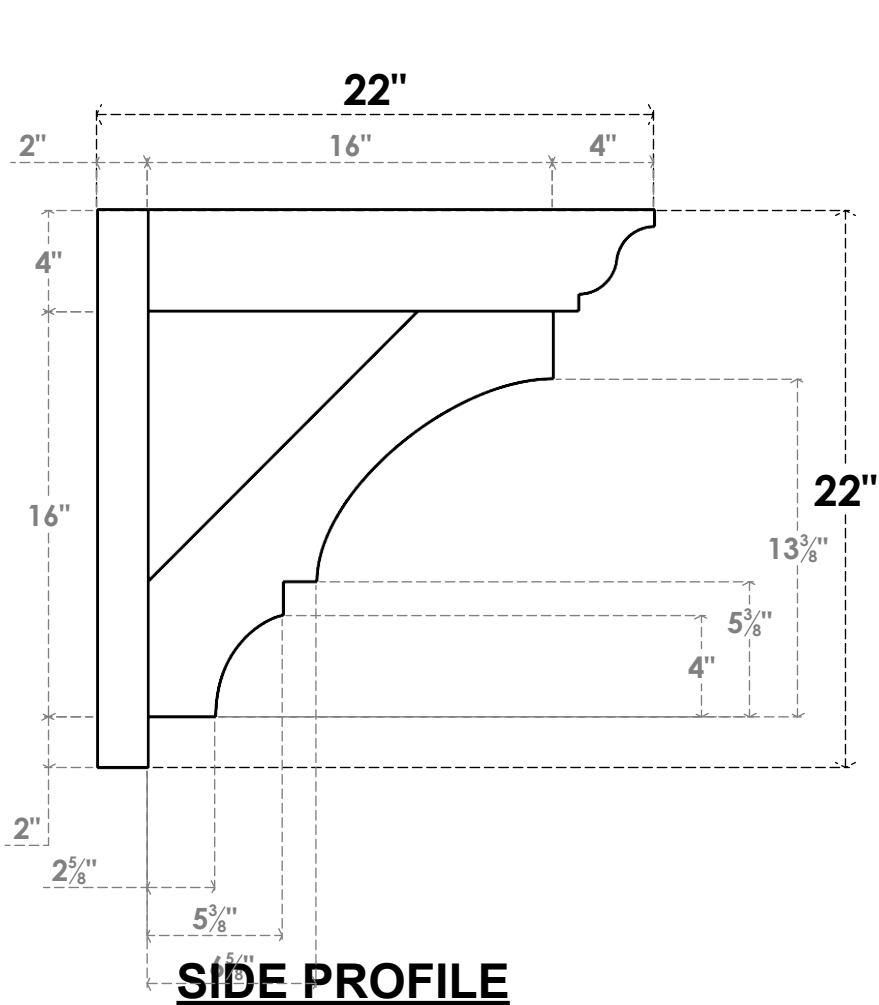

**ITEM NUMBER: OUTUROC040X060X22000X22000X040X020X040BOA04RCPR**

4"W TOP X 6"W BACK X 22"D X 22"H X 4"T TOP X 2"T BACK TIMBERTHANE ROUGH CEDAR BALBOA FAUX WOOD OPEN OUTLOOKER, TRADITIONAL TOP AND BLOCK BACK, 4"W CLOSED BRACE, PRIMED TAN

**ISOMETRIC**

EKENA MILLWORK  
2300 WEST MAIN ST.  
CLARKSVILLE, TX 75426  
TOLL FREE: 866-607-0453  
WWW.EKENAMILLWORK.COM

**NOTES**

1. INSTALLATION TO BE COMPLETED IN ACCORDANCE WITH MANUFACTURER'S SPECIFICATIONS.
2. DRAWING MAY NOT BE TO SCALE
3. THIS DRAWING IS INTENDED FOR DESIGN AND PLANNING PURPOSES ONLY.
4. ALL INFORMATION CONTAINED HEREIN WAS CURRENT AT THE TIME OF DEVELOPMENT BUT MUST BE REVIEWED AND APPROVED BY THE PRODUCT MANUFACTURER TO BE CONSIDERED ACCURATE.
5. TIMBERTHANE ARCHITECTURAL PRODUCTS ARE MADE FROM HIGH DENSITY URETHANE AND COME FACTORY PRIMED