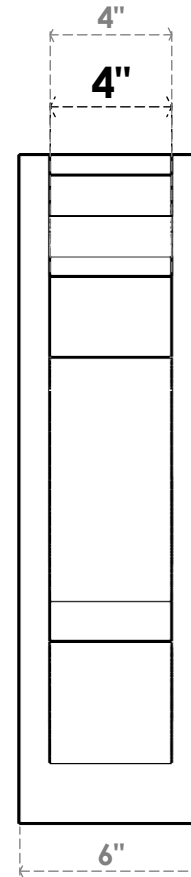

**ITEM NUMBER: OUTUROC040X060X22000X22000X040X020X040BOA04RCPR**

4"W TOP X 6"W BACK X 22"D X 22"H X 4"T TOP X 2"T BACK TIMBERTHANE ROUGH CEDAR BALBOA FAUX WOOD OPEN OUTLOOKER, TRADITIONAL TOP AND BLOCK BACK, 4"W CLOSED BRACE, PRIMED TAN

**ISOMETRIC**

EKENA MILLWORK  
2300 WEST MAIN ST.  
CLARKSVILLE, TX 75426  
TOLL FREE: 866-607-0453  
WWW.EKENAMILLWORK.COM

**NOTES**

1. INSTALLATION TO BE COMPLETED IN ACCORDANCE WITH MANUFACTURER'S SPECIFICATIONS.
2. DRAWING MAY NOT BE TO SCALE
3. THIS DRAWING IS INTENDED FOR DESIGN AND PLANNING PURPOSES ONLY.
4. ALL INFORMATION CONTAINED HEREIN WAS CURRENT AT THE TIME OF DEVELOPMENT BUT MUST BE REVIEWED AND APPROVED BY THE PRODUCT MANUFACTURER TO BE CONSIDERED ACCURATE.
5. TIMBERTHANE ARCHITECTURAL PRODUCTS ARE MADE FROM HIGH DENSITY URETHANE AND COME FACTORY PRIMED