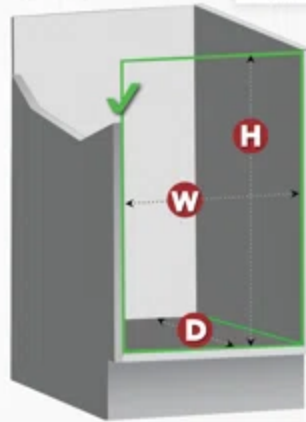

# MINIMUM CABINET OPENING (MCO)

FRAMED VS. FRAMELESS

COMMON  
FACE FRAME  
WIDTHS:  
1-1/2"  
1-5/8"  
1-3/4"

 MEASURE

**PLEASE NOTE!** When measuring, check for obstructions such as door hinges or plumbing

**W** WIDTH  
**D** DEPTH  
**H** HEIGHT

 **FRAMED**  
Traditional style  
common in the USA

 **FRAMELESS**  
(Full-Access)  
European inspired design

**HOW TO MEASURE**