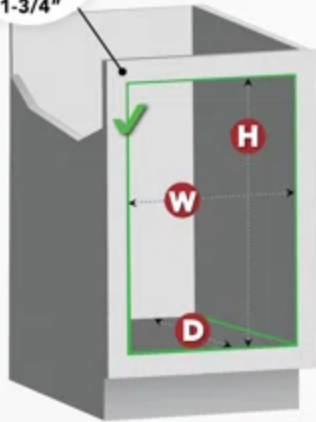

# MINIMUM CABINET OPENING (MCO)

FRAMED VS. FRAMELESS

COMMON  
FACE FRAME  
WIDTHS:  
1-1/2"  
1-5/8"  
1-3/4"

 MEASURE

**PLEASE NOTE!** When measuring, check for obstructions such as door hinges or plumbing

**W** WIDTH  
**D** DEPTH  
**H** HEIGHT

 **FRAMED**  
Traditional style  
common in the USA

 **FRAMELESS**  
(Full-Access)  
European inspired design

**HOW TO MEASURE**