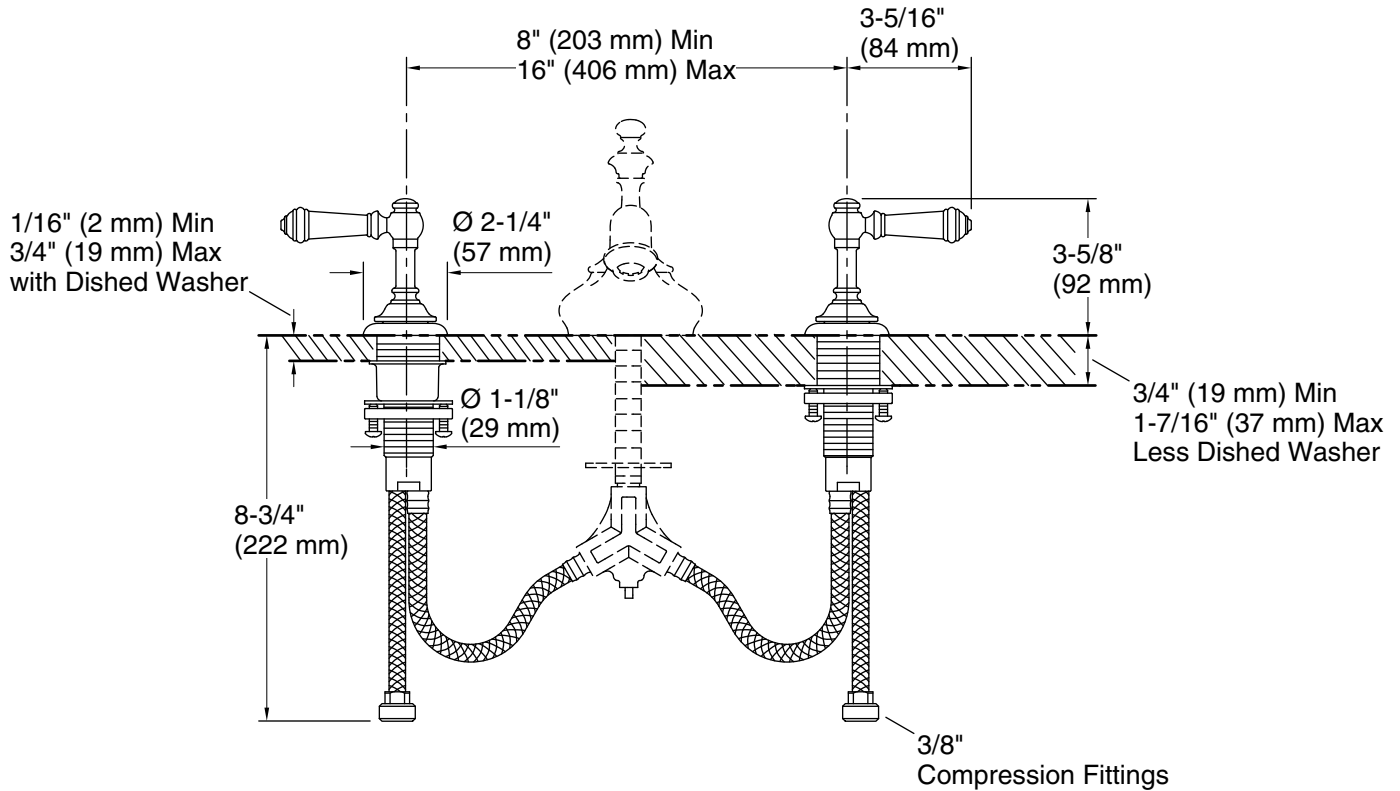

Technical Information

All product dimensions are nominal.

Notes

Install this product according to the installation guide.

ADA compliant for handles only.

ADA, OBC, CSA B651 compliant when installed to the specific requirements of these regulations.